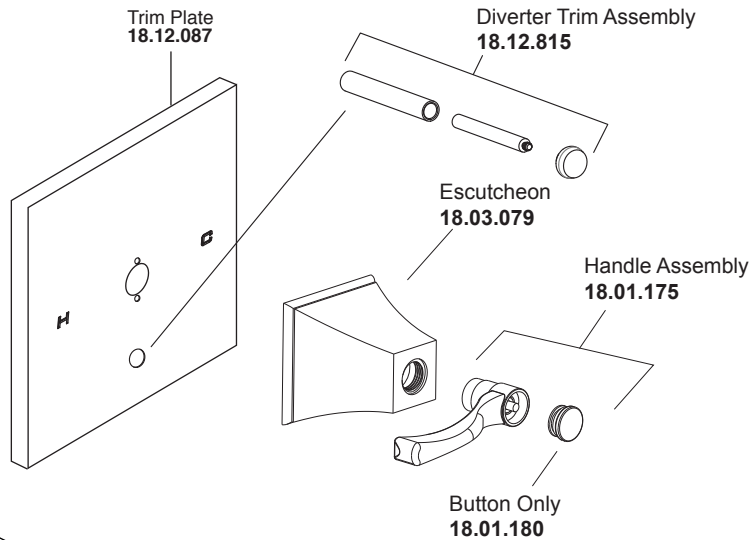

Pressure Balance Tub & Shower Set

1.518068

Maya Handle

16 pt.

* Current valve in use:
Circa 4/2014 - present
Contact Customer Service
for Older Versions

** For additional information on
cartridges or extension kits,
see 'Rough Valving' section
in current catalog.

Pressure Balance Tub &
Shower Valve*
18.30.062

Note: Measurements are subject to cancellation. No responsibility is assumed for use of superseded or voided pages.