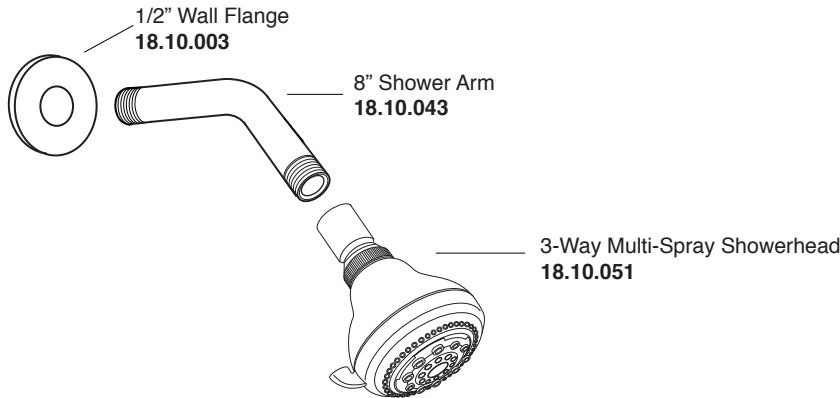

Pressure Balance Tub & Shower Set

1.518068

Maya Handle

16 pt.

* Current valve in use:
Circa 4/2014 - present
Contact Customer Service
for Older Versions

** For additional information on
cartridges or extension kits,
see 'Rough Valving' section
in current catalog.

Pressure Balance Tub &
Shower Valve*
18.30.062

Note: Measurements are subject to cancellation. No responsibility is assumed for use of superseded or voided pages.