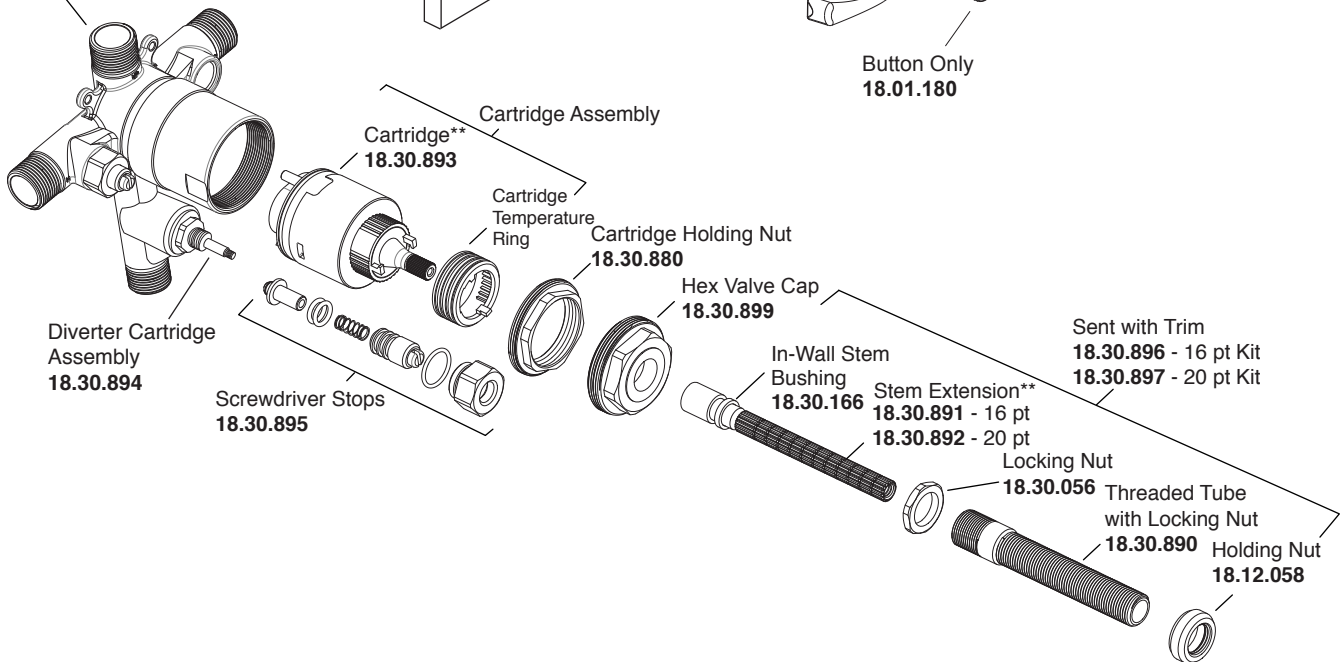

Pressure Balance Tub & Shower Set

1.518068

Maya Handle

16 pt.

* Current valve in use:
Circa 4/2014 - present
Contact Customer Service
for Older Versions

** For additional information on
cartridges or extension kits,
see 'Rough Valving' section
in current catalog.

Pressure Balance Tub &
Shower Valve*
18.30.062

Note: Measurements are subject to cancellation. No responsibility is assumed for use of superseded or voided pages.