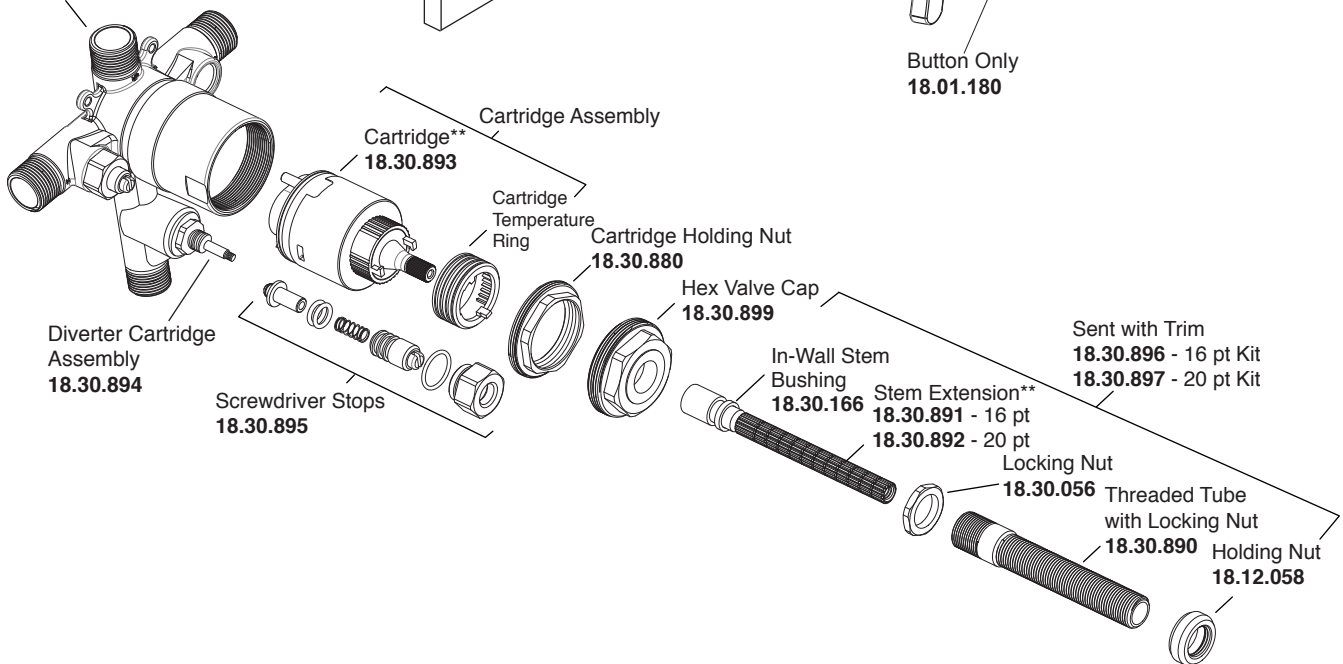

Pressure Balance Tub & Shower Set

1.518268

Lira Handle

16 pt.

* Current valve in use:
Circa 4/2014 - present
Contact Customer Service
for Older Versions

** For additional information on
cartridges or extension kits,
see 'Rough Valving' section
in current catalog.

Pressure Balance Tub & Shower Valve*
18.30.062

Note: Measurements are subject to cancellation. No responsibility is assumed for use of superseded or voided pages.