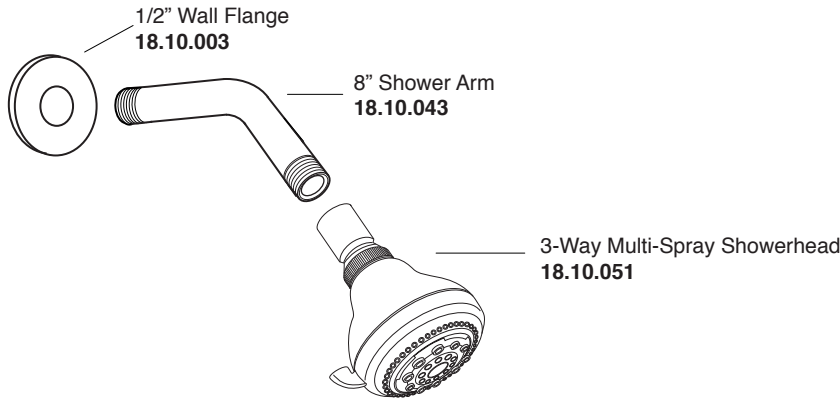

Pressure Balance Tub & Shower Set

1.518268

Lira Handle

16 pt.

* Current valve in use:
Circa 4/2014 - present
Contact Customer Service
for Older Versions

** For additional information on
cartridges or extension kits,
see 'Rough Valving' section
in current catalog.

Pressure Balance Tub & Shower Valve*
18.30.062

Note: Measurements are subject to cancellation. No responsibility is assumed for use of superseded or voided pages.