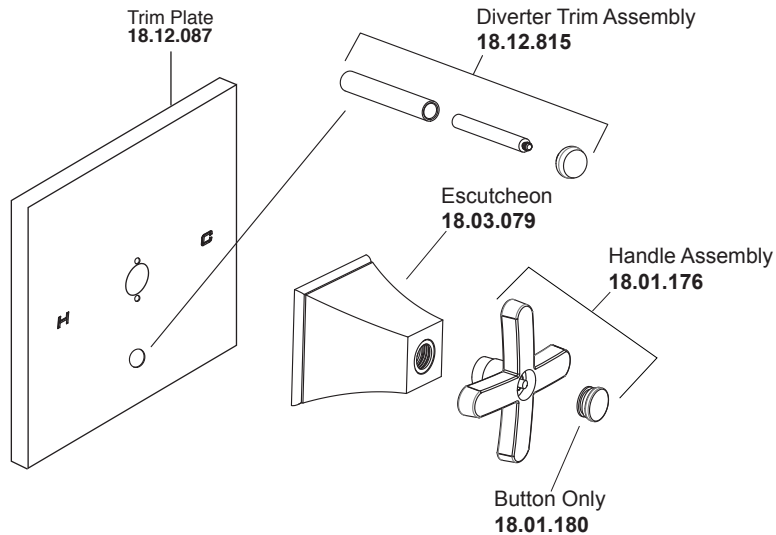

Pressure Balance Tub & Shower Set

1.518268

Lira Handle

16 pt.

* Current valve in use:
Circa 4/2014 - present
Contact Customer Service
for Older Versions

** For additional information on
cartridges or extension kits,
see 'Rough Valving' section
in current catalog.

Pressure Balance Tub & Shower Valve*
18.30.062

Note: Measurements are subject to cancellation. No responsibility is assumed for use of superseded or voided pages.