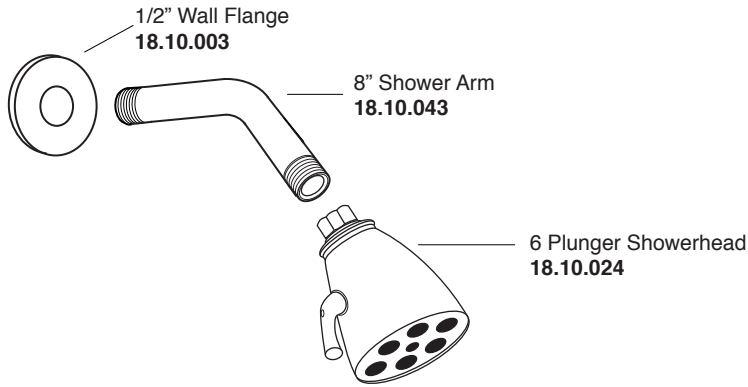

Pressure Balance Tub & Shower Set

1.629468

Moderne X Handle

16pt.

* Current valve in use:
Circa 4/2014 - present
Contact Customer Service
for Older Versions

** For additional information on
cartridges or extension kits,
see 'Rough Valving' section
in current catalog.

Pressure Balance Tub & Shower Valve*
18.30.062

Note: Measurements are subject to cancellation. No responsibility is assumed for use of superseded or voided pages.