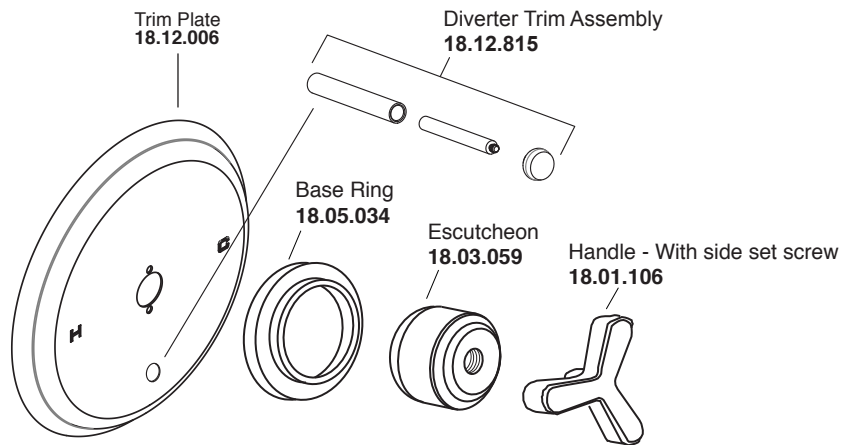

Pressure Balance Tub & Shower Set

1.629468

Moderne X Handle

16pt.

* Current valve in use:
Circa 4/2014 - present
Contact Customer Service
for Older Versions

** For additional information on
cartridges or extension kits,
see 'Rough Valving' section
in current catalog.

Pressure Balance Tub & Shower Valve*
18.30.062

Note: Measurements are subject to cancellation. No responsibility is assumed for use of superseded or voided pages.