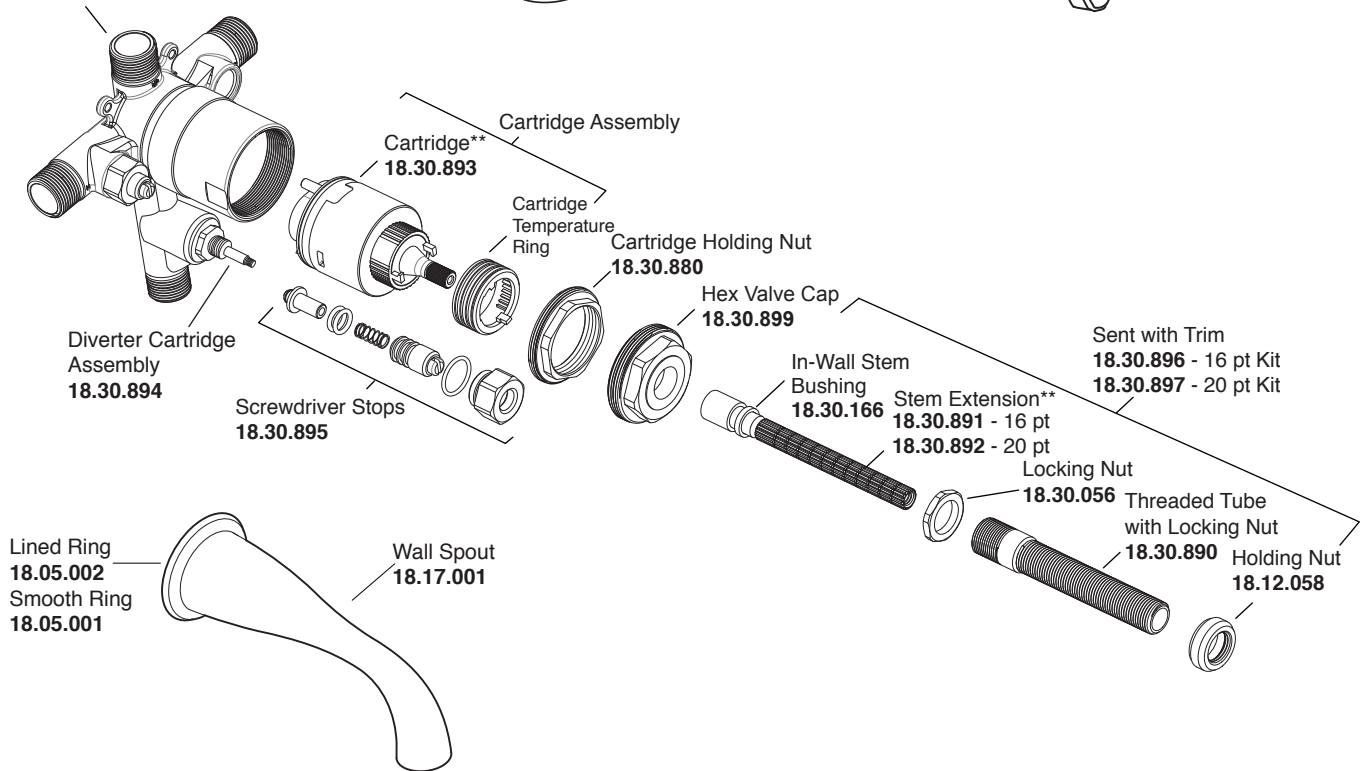

Pressure Balance Tub & Shower Set

1.629468

Moderne X Handle

16pt.

* Current valve in use:
Circa 4/2014 - present
Contact Customer Service
for Older Versions

** For additional information on
cartridges or extension kits,
see 'Rough Valving' section
in current catalog.

Pressure Balance Tub & Shower Valve*
18.30.062

Note: Measurements are subject to cancellation. No responsibility is assumed for use of superseded or voided pages.