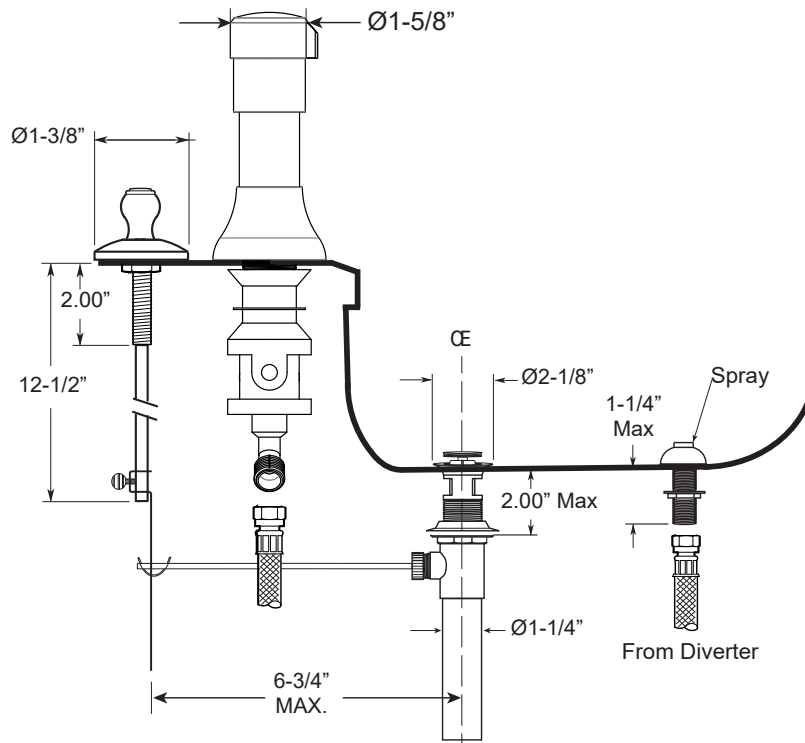

FEATURES:

- All brass construction.
- Hot & Cold valves and integral Vacuum Breaker/Diverter require 1-1/4" (max.) holes.
- Includes pop-up drain assembly with overflow. Longer ball rod available on request. P/N: APS.11.019
- Diverter controls water flow between douche spray & flushing rim.
- 1/4-turn ceramic disc valve cartridges for handles.
- Available in all finishes. Warranty varies according to finish selection.

**Bidet Set with
Montreal Handles**

1.001790

Front View

Side View

Note: Measurements are subject to change. No responsibility is assumed for use of superseded or voided pages.