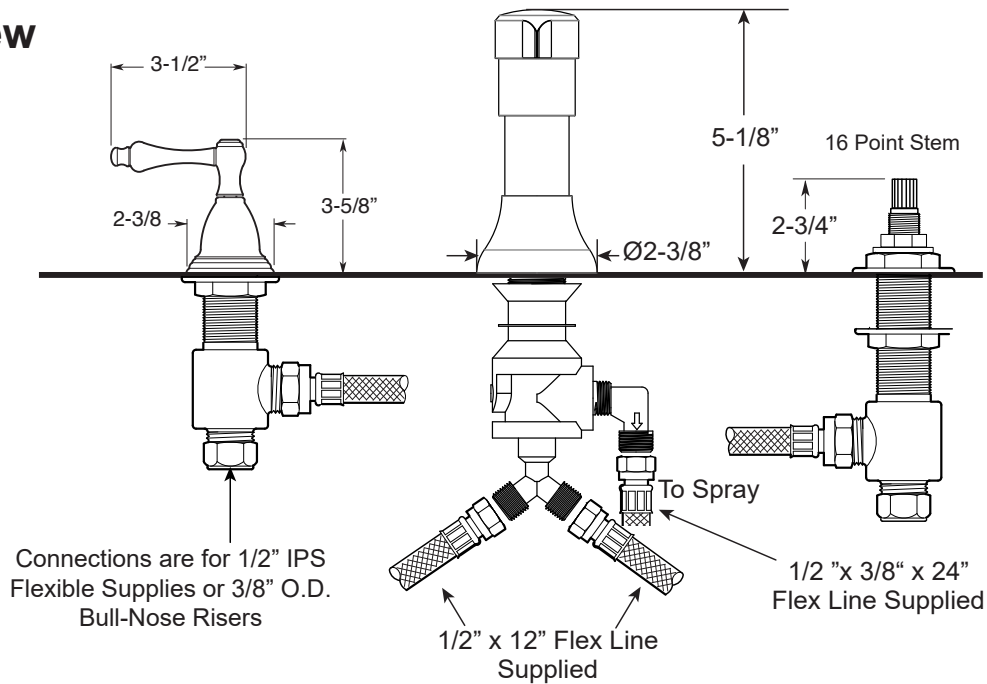

FEATURES:

- All brass construction.
- Hot & Cold valves and integral Vacuum Breaker/Diverter require 1-1/4" (max.) holes.
- Includes pop-up drain assembly with overflow. Longer ball rod available on request. P/N: APS.11.019
- Diverter controls water flow between douche spray & flushing rim.
- 1/4-turn ceramic disc valve cartridges for handles.
- Available in all finishes. Warranty varies according to finish selection.

**Bidet Set with
Montreal Handles**

1.001790

Front View

Side View

Note: Measurements are subject to change. No responsibility is assumed for use of superseded or voided pages.