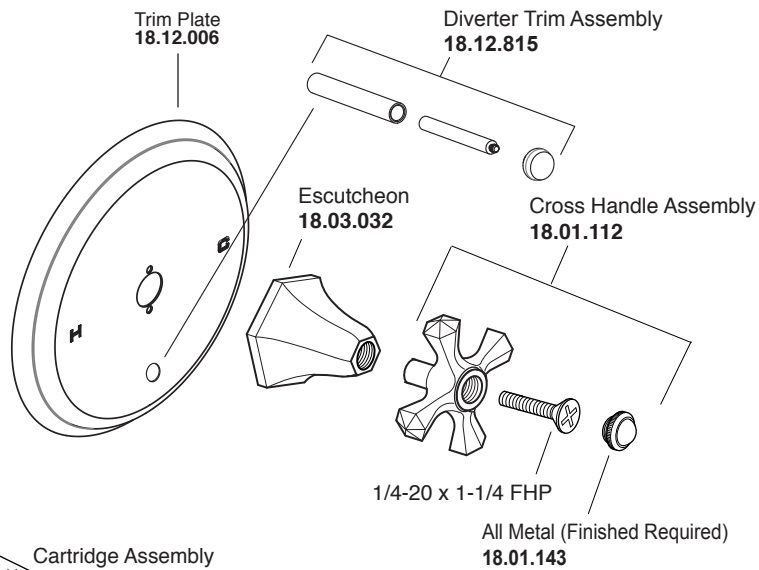

Pressure Balance Tub & Shower Set

1.727568

Mallorca Handle

16pt.

* Current valve in use:
Circa 4/2014 - present
Contact Customer Service
for Older Versions

** For additional information on
cartridges or extension kits,
see 'Rough Valving' section
in current catalog.

Pressure Balance Tub & Shower Valve*
18.30.062

Note: Measurements are subject to cancellation. No responsibility is assumed for use of superseded or voided pages.