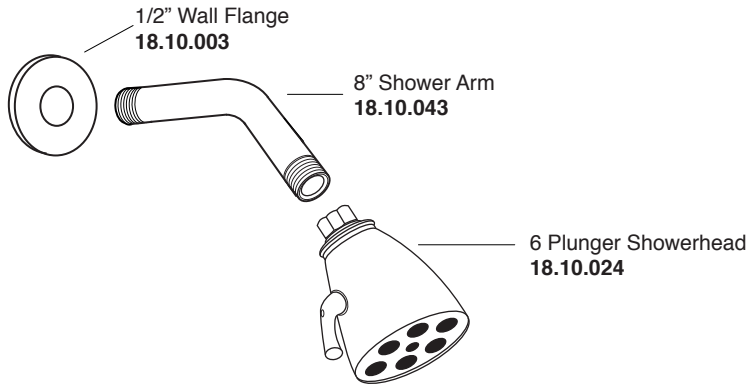

Pressure Balance Tub & Shower Set

1.727568

Mallorca Handle

16pt.

* Current valve in use:
Circa 4/2014 - present
Contact Customer Service
for Older Versions

** For additional information on
cartridges or extension kits,
see 'Rough Valving' section
in current catalog.

Pressure Balance Tub & Shower Valve*
18.30.062

Note: Measurements are subject to cancellation. No responsibility is assumed for use of superseded or voided pages.