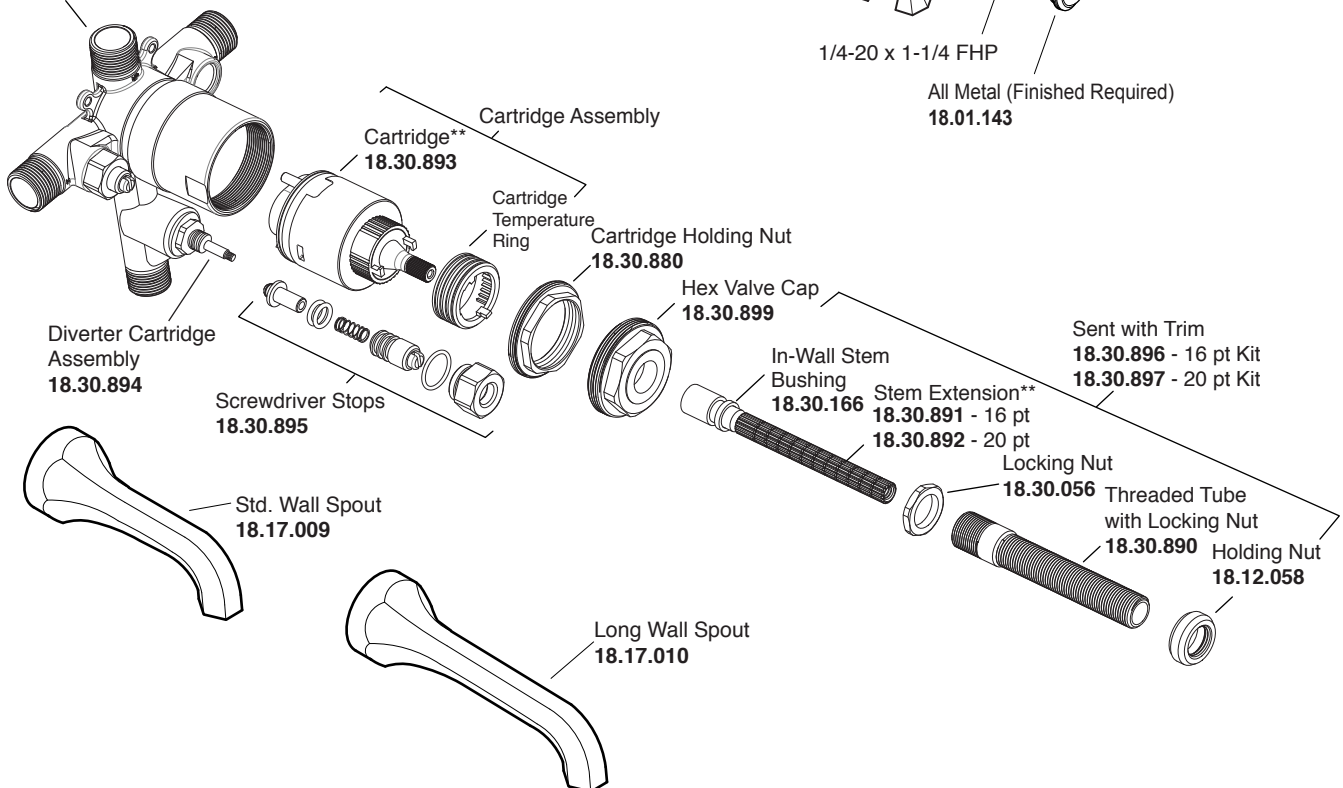

Pressure Balance Tub & Shower Set

1.727568

Mallorca Handle

16pt.

* Current valve in use:
Circa 4/2014 - present
Contact Customer Service
for Older Versions

** For additional information on
cartridges or extension kits,
see 'Rough Valving' section
in current catalog.

Pressure Balance Tub & Shower Valve*
18.30.062

Note: Measurements are subject to cancellation. No responsibility is assumed for use of superseded or voided pages.