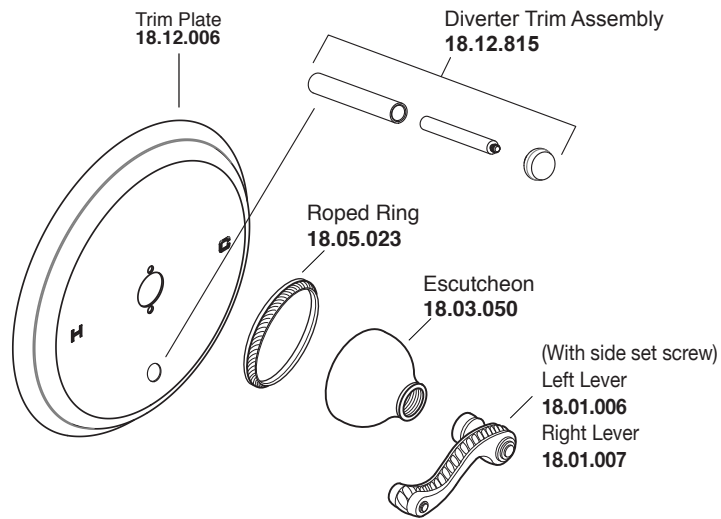

Pressure Balance Tub & Shower Set

1.807968

Siena Handle

16pt.

* Current valve in use:
Circa 4/2014 - present
Contact Customer Service
for Older Versions

** For additional information on
cartridges or extension kits,
see 'Rough Valving' section
in current catalog.

Pressure Balance Tub &
Shower Valve*
18.30.062

Note: Measurements are subject to cancellation. No responsibility is assumed for use of superseded or voided pages.