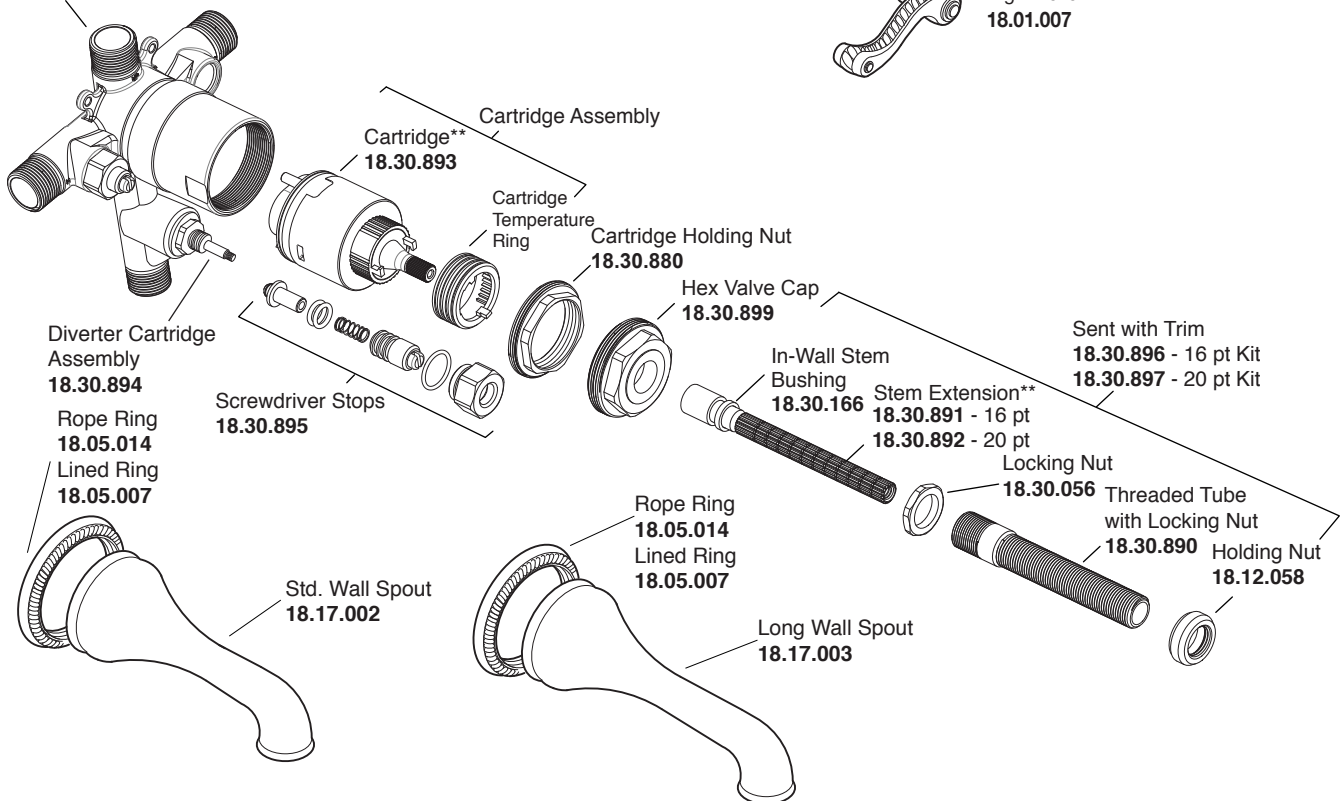

Pressure Balance Tub & Shower Set

1.807968

Siena Handle

16pt.

* Current valve in use:
Circa 4/2014 - present
Contact Customer Service
for Older Versions

** For additional information on
cartridges or extension kits,
see 'Rough Valving' section
in current catalog.

Pressure Balance Tub &
Shower Valve*
18.30.062

Note: Measurements are subject to cancellation. No responsibility is assumed for use of superseded or voided pages.