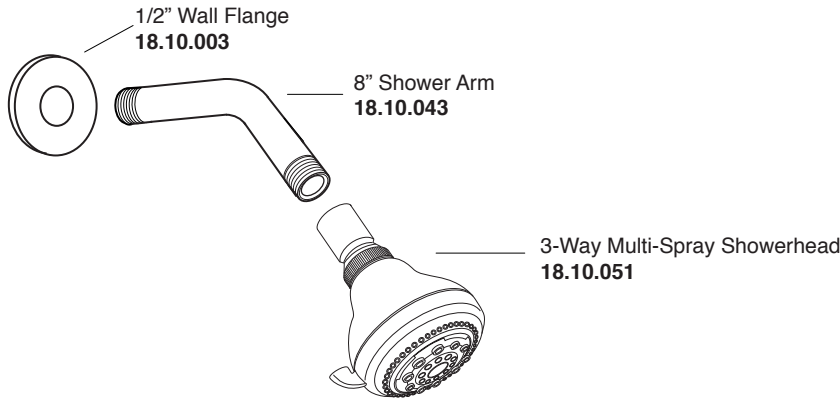

Pressure Balance Tub & Shower Set

1.807968

Siena Handle

16pt.

* Current valve in use:
Circa 4/2014 - present
Contact Customer Service
for Older Versions

** For additional information on
cartridges or extension kits,
see 'Rough Valving' section
in current catalog.

Pressure Balance Tub &
Shower Valve*
18.30.062

Note: Measurements are subject to cancellation. No responsibility is assumed for use of superseded or voided pages.