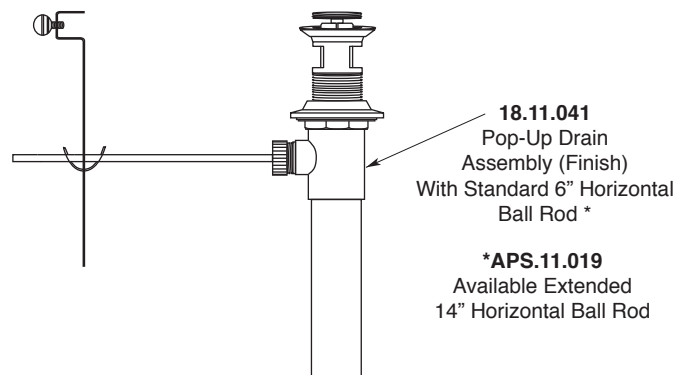

Series 830

Siena  
Widespread Lavatory Set

1.837908

American Faucet & Coatings Corporation.

Tel: 760-598-5895, Toll Free Fax 800-621-8383, customerservice@sigmafaucet.com