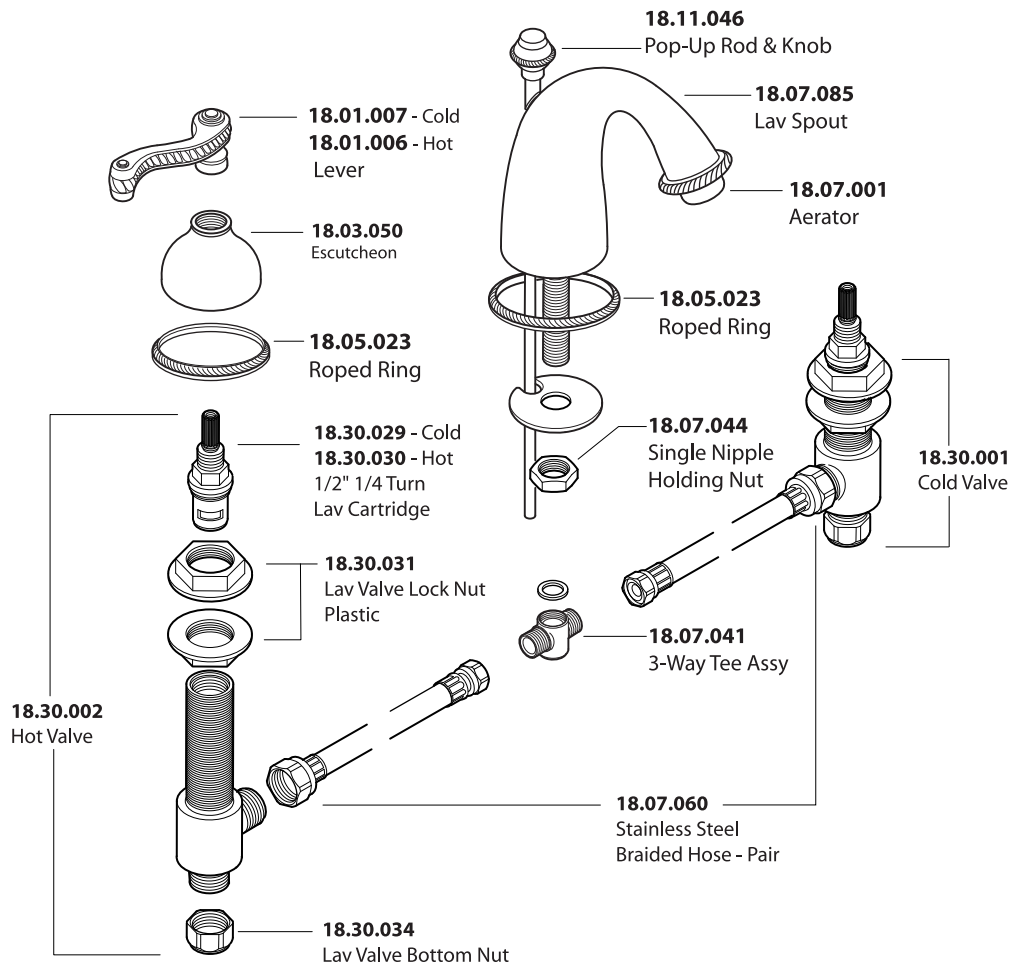

Series 830

Siena  
Widespread Lavatory Set

1.837908

American Faucet & Coatings Corporation.

Tel: 760-598-5895, Toll Free Fax 800-621-8383, customerservice@sigmafaucet.com