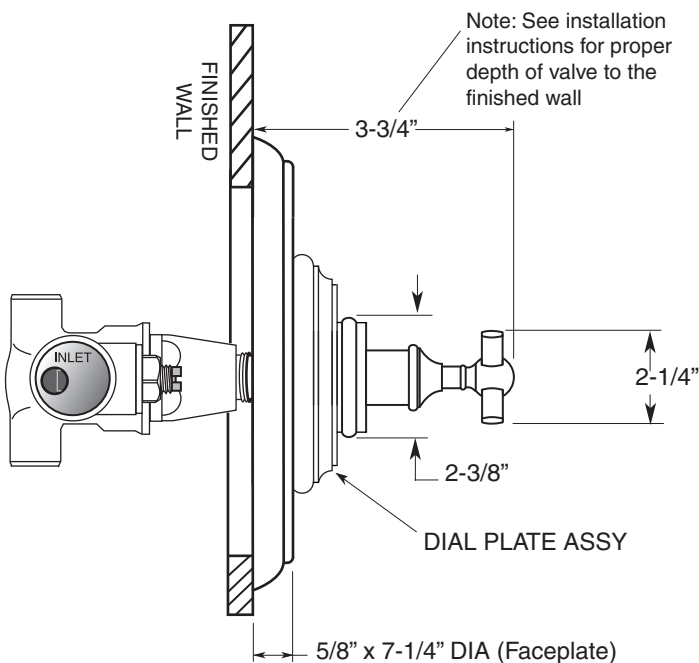

Margaux

1/2" Thermostatic Valve and Trim

7.0115796

Cross Handle

(7.0115796T Trim Only)

FEATURES:

- All brass construction.
- Available in all finishes. Warranty varies according to finish selection.
- Solid brass dial assembly preset @ 110° max.
- Thermostatic valve cartridge: 18.30.082
- Screw driver spring check valve: (2) 18.30.181
- 14.5 GPM @ 45PSI (9.5 top exit / 5.0 bottom exit)

Note: Separate shut-offs required to operate system

SIDE VIEW - INSTALLED

SIDE VIEW - VALVE ONLY

Note: Measurements are subject to change or cancellation. No responsibility is assumed for use of superseded or voided pages.