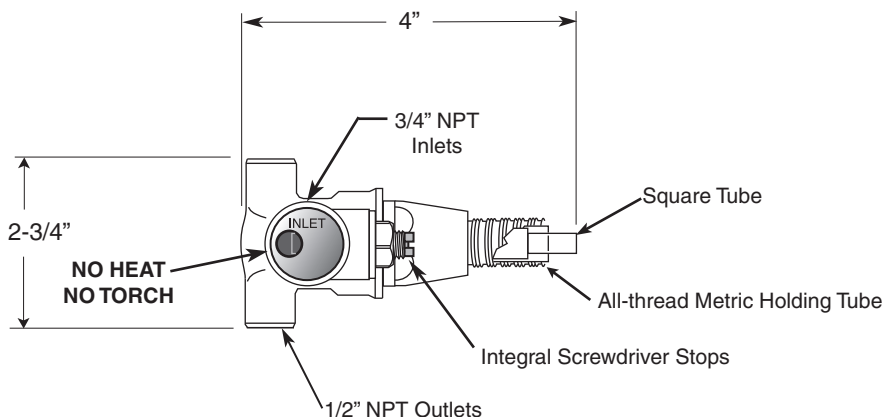

Margaux

1/2" Thermostatic Valve and Trim

7.0115796

Cross Handle

(7.0115796T Trim Only)

FEATURES:

- All brass construction.
- Available in all finishes. Warranty varies according to finish selection.
- Solid brass dial assembly preset @ 110° max.
- Thermostatic valve cartridge: 18.30.082
- Screw driver spring check valve: (2) 18.30.181
- 14.5 GPM @ 45PSI (9.5 top exit / 5.0 bottom exit)

Note: Separate shut-offs required to operate system

SIDE VIEW - INSTALLED

SIDE VIEW - VALVE ONLY

Note: Measurements are subject to change or cancellation. No responsibility is assumed for use of superseded or voided pages.