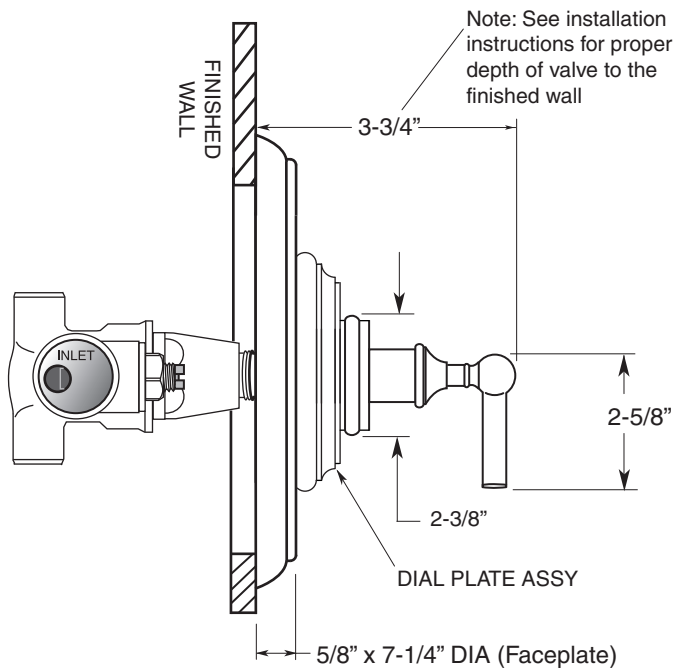

Margaux

1/2" Thermostatic Valve and Trim

7.0115896

Straight Lever

(7.0115896T Trim Only)

FEATURES:

- All brass construction.
- Available in all finishes. Warranty varies according to finish selection.
- Solid brass dial assembly preset @ 110° max.
- Thermostatic valve cartridge: 18.30.082
- Screw driver spring check valve: (2) 18.30.181
- 14.5 GPM @ 45PSI (9.5 top exit / 5.0 bottom exit)

Note: Separate shut-offs required to operate system

SIDE VIEW - INSTALLED

SIDE VIEW - VALVE ONLY

Note: Measurements are subject to change or cancellation. No responsibility is assumed for use of superseded or voided pages.