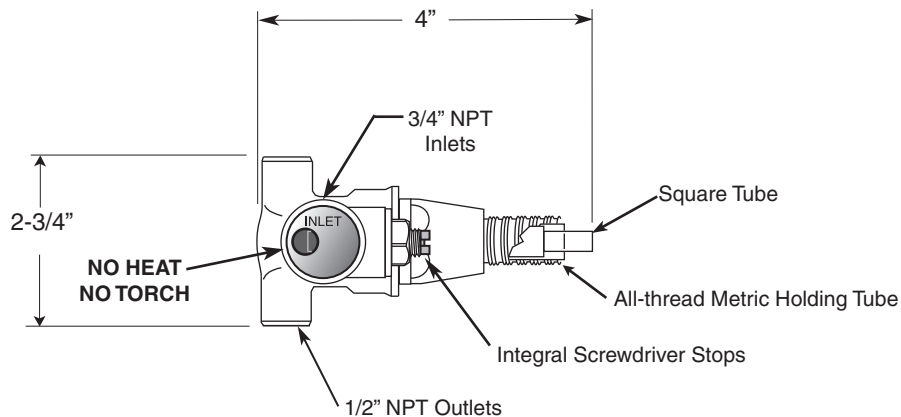

Margaux

1/2" Thermostatic Valve and Trim

7.0115896

Straight Lever

(7.0115896T Trim Only)

FEATURES:

- All brass construction.
- Available in all finishes. Warranty varies according to finish selection.
- Solid brass dial assembly preset @ 110° max.
- Thermostatic valve cartridge: 18.30.082
- Screw driver spring check valve: (2) 18.30.181
- 14.5 GPM @ 45PSI (9.5 top exit / 5.0 bottom exit)

Note: Separate shut-offs required to operate system

SIDE VIEW - INSTALLED

SIDE VIEW - VALVE ONLY

Note: Measurements are subject to change or cancellation. No responsibility is assumed for use of superseded or voided pages.