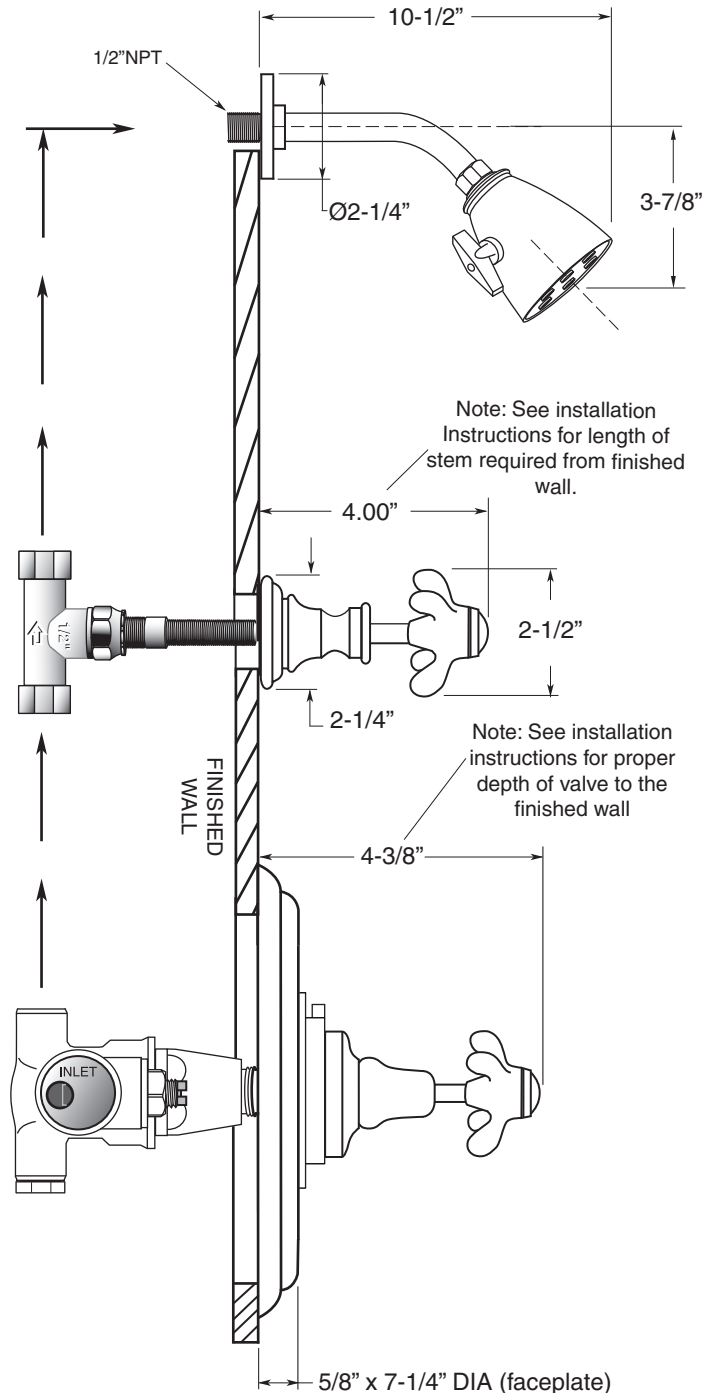

Cote d'Or

1/2" Thermostatic Shower

Set 7.0002174

Drop Cross Handle

(7.0002174TT Trim Only)

FEATURES:

- All brass construction.
- Included 1.8 GPM 6 plunger shower head, 8" shower arm & deluxe flange.
- Available in all finishes. Warranty varies according to finish selection.
- Thermostatic valve cartridge: 18.30.082
- Shut-off cartridge: 18.30.036
- Screw driver spring check valve: (2) 18.30.181
- 14.5 GPM @ 45PSI (9.5 top exit)

1/2" INLINE SHUT OFF VALVE

1/2" THERMOSTATIC VALVE

Note: Measurements are subject to change or cancellation. No responsibility is assumed for use of superseded or voided pages.