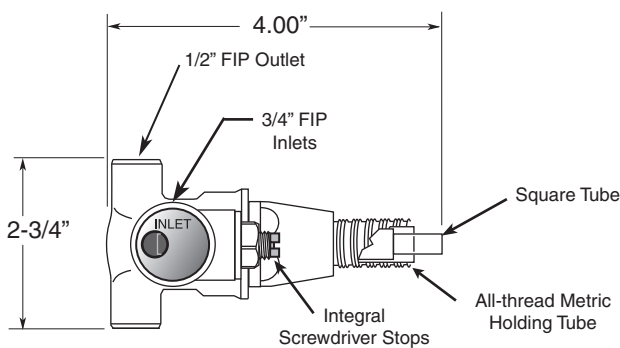

Cote d'Or

1/2" Thermostatic Shower

Set 7.0002174

Drop Cross Handle

(7.0002174TT Trim Only)

FEATURES:

- All brass construction.
- Included 1.8 GPM 6 plunger shower head, 8" shower arm & deluxe flange.
- Available in all finishes. Warranty varies according to finish selection.
- Thermostatic valve cartridge: 18.30.082
- Shut-off cartridge: 18.30.036
- Screw driver spring check valve: (2) 18.30.181
- 14.5 GPM @ 45PSI (9.5 top exit)

1/2" INLINE SHUT OFF VALVE

1/2" THERMOSTATIC VALVE

Note: Measurements are subject to change or cancellation. No responsibility is assumed for use of superseded or voided pages.