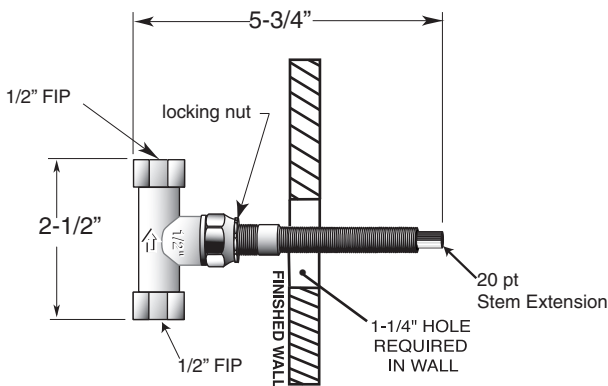

Cote d'Or

1/2" Thermostatic Shower

Set 7.0002174

Drop Cross Handle

(7.0002174TT Trim Only)

FEATURES:

- All brass construction.
- Included 1.8 GPM 6 plunger shower head, 8" shower arm & deluxe flange.
- Available in all finishes. Warranty varies according to finish selection.
- Thermostatic valve cartridge: 18.30.082
- Shut-off cartridge: 18.30.036
- Screw driver spring check valve: (2) 18.30.181
- 14.5 GPM @ 45PSI (9.5 top exit)

1/2" INLINE SHUT OFF VALVE

1/2" THERMOSTATIC VALVE

Note: Measurements are subject to change or cancellation. No responsibility is assumed for use of superseded or voided pages.