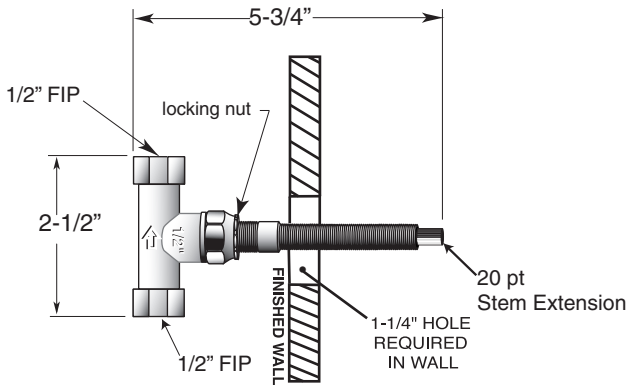

1/2" Thermostatic Shower Set

7.0002574

Porcelain Lever

(7.0002574T Trim Only)

FEATURES:

- All brass construction.
- Included 1.8 GPM 6 plunger shower head, 8" shower arm & deluxe flange.
- Available in all finishes. Warranty varies according to finish selection.
- Thermostatic valve cartridge: 18.30.082
- Shut-off cartridge: 18.30.036
- Screw driver spring check valve: (2) 18.30.181
- 14.5 GPM @ 45PSI (9.5 top exit)

1/2" INLINE SHUT OFF VALVE

1/2" THERMOSTATIC VALVE

Note: Measurements are subject to change or cancellation. No responsibility is assumed for use of superseded or voided pages.