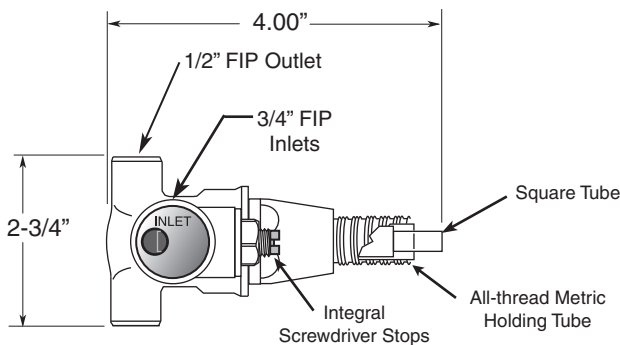

1/2" Thermostatic Shower Set

7.0002574

Porcelain Lever

(7.0002574T Trim Only)

FEATURES:

- All brass construction.
- Included 1.8 GPM 6 plunger shower head, 8" shower arm & deluxe flange.
- Available in all finishes. Warranty varies according to finish selection.
- Thermostatic valve cartridge: 18.30.082
- Shut-off cartridge: 18.30.036
- Screw driver spring check valve: (2) 18.30.181
- 14.5 GPM @ 45PSI (9.5 top exit)

1/2" INLINE SHUT OFF VALVE

1/2" THERMOSTATIC VALVE

Note: Measurements are subject to change or cancellation. No responsibility is assumed for use of superseded or voided pages.