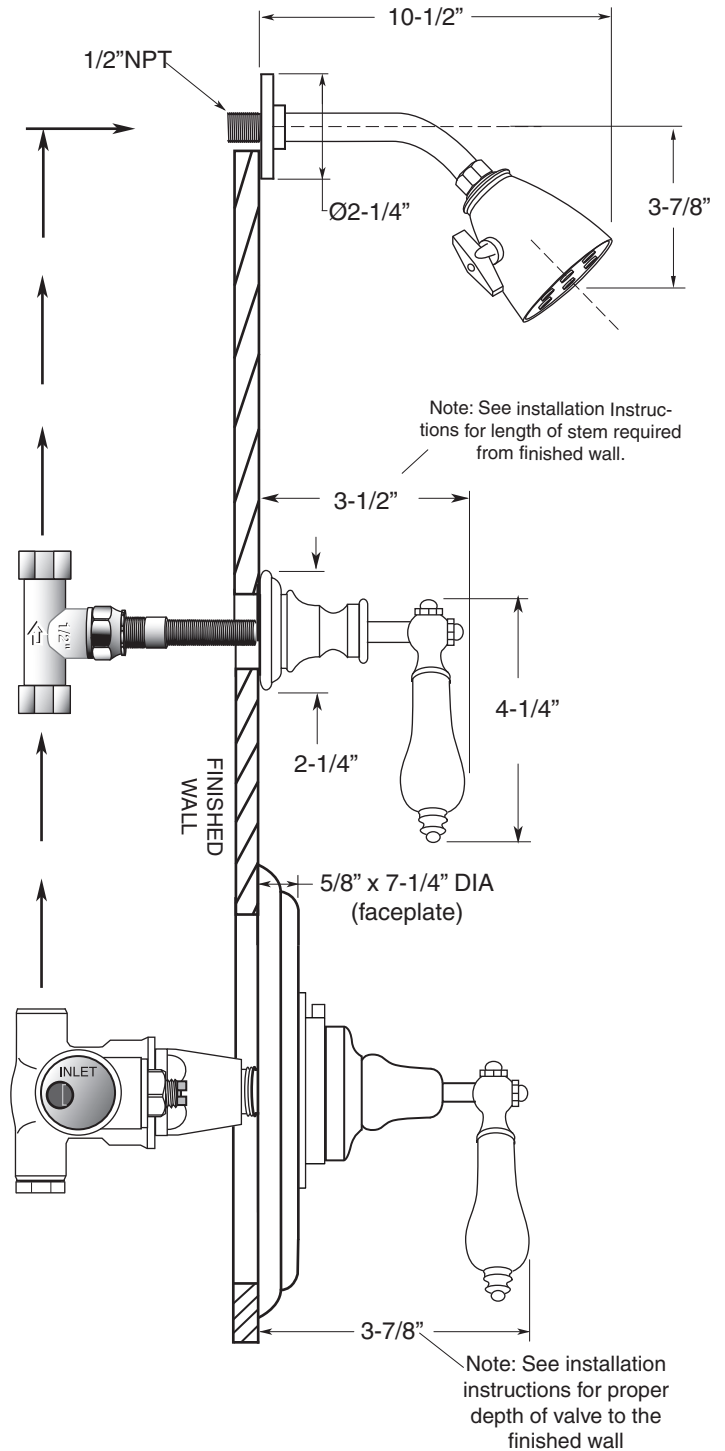

1/2" Thermostatic Shower Set

7.0002574

Porcelain Lever

(7.0002574T Trim Only)

FEATURES:

- All brass construction.
- Included 1.8 GPM 6 plunger shower head, 8" shower arm & deluxe flange.
- Available in all finishes. Warranty varies according to finish selection.
- Thermostatic valve cartridge: 18.30.082
- Shut-off cartridge: 18.30.036
- Screw driver spring check valve: (2) 18.30.181
- 14.5 GPM @ 45PSI (9.5 top exit)

1/2" INLINE SHUT OFF VALVE

1/2" THERMOSTATIC VALVE

Note: Measurements are subject to change or cancellation. No responsibility is assumed for use of superseded or voided pages.