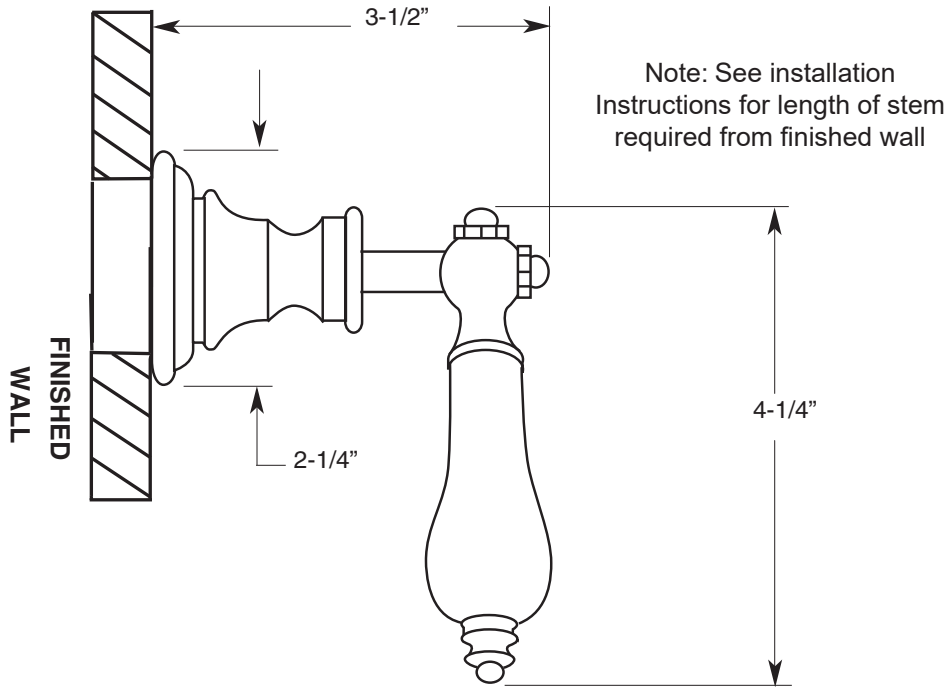

SPECIFICATIONS

Trim for Wall Valve with Porcelain Lever

7.0002587T

See below for Valve Options

For use with the following valves:

- 78.30.020** - 1/2" Volume Control - 20 pt.....Replacement cartridge: 18.30.036
- 78.30.023** - 3/4" Volume Control - 20 pt.....Replacement cartridge: 18.30.011
- 78.30.255** - 3 port In-wall Diverter - 20 pt.....Replacement cartridge: 18.30.259
- 78.30.253** - 4 port In-wall Diverter - 20 pt.....Replacement cartridge: 18.30.257

Note: Measurements are subject to change or cancellation. No responsibility is assumed for use of superseded or voided pages.