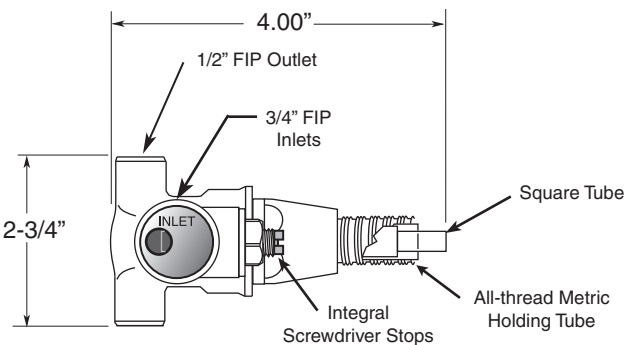

TechData SPECIFICATIONS Cote d'Or

FEATURES:

- All brass construction.
- Deluxe 1.8 GPM 6 plunger shower head, 8" shower arm & deluxe flange.
- Available in all finishes. Warranty varies according to finish selection.
- Thermostatic valve cartridge: 18.30.082
- Shut-off cartridge: 18.30.036
- Screw driver spring check valve: (2) 18.30.181
- 14.5 GPM @ 45PSI (9.5 top exit)

1/2" Thermostatic Shower
Set 7.0002674
Finial Lever
(7.0002674T Trim Only)

1/2" INLINE SHUT OFF VALVE

1/2" THERMOSTATIC VALVE

Note: Measurements are subject to change or cancellation. No responsibility is assumed for use of superseded or voided pages.