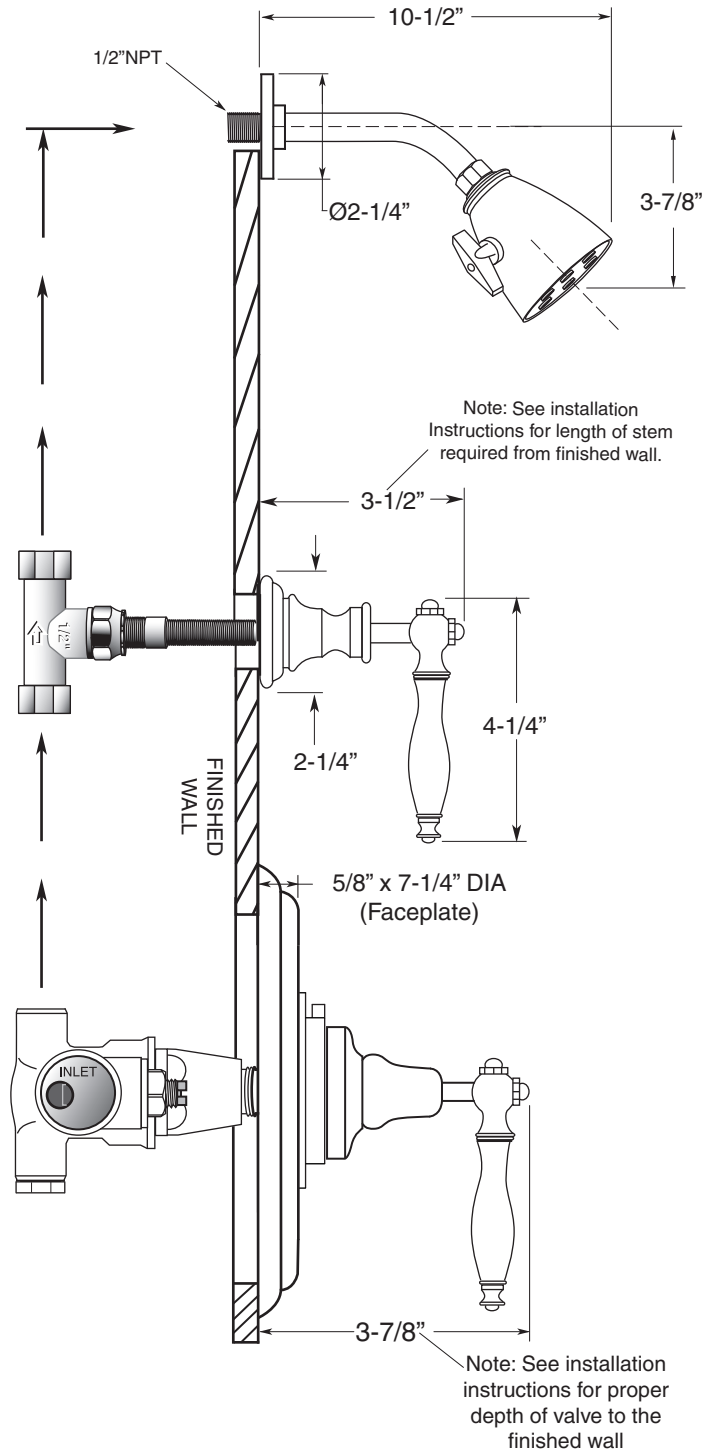

TechData SPECIFICATIONS Cote d'Or

FEATURES:

- All brass construction.
- Deluxe 1.8 GPM 6 plunger shower head, 8" shower arm & deluxe flange.
- Available in all finishes. Warranty varies according to finish selection.
- Thermostatic valve cartridge: 18.30.082
- Shut-off cartridge: 18.30.036
- Screw driver spring check valve: (2) 18.30.181
- 14.5 GPM @ 45PSI (9.5 top exit)

1/2" Thermostatic Shower
Set 7.0002674
Finial Lever
(7.0002674T Trim Only)

1/2" INLINE SHUT OFF VALVE

1/2" THERMOSTATIC VALVE

Note: Measurements are subject to change or cancellation. No responsibility is assumed for use of superseded or voided pages.