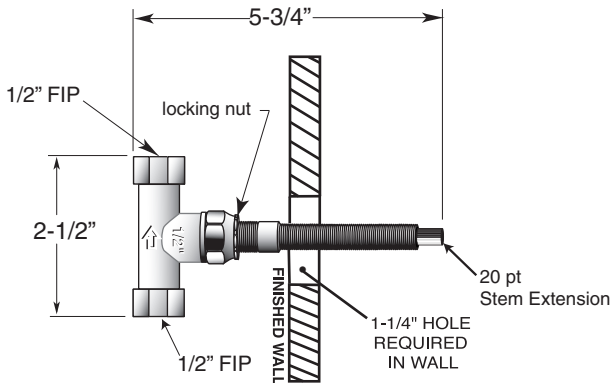

TechData SPECIFICATIONS Cote d'Or

FEATURES:

- All brass construction.
- Deluxe 1.8 GPM 6 plunger shower head, 8" shower arm & deluxe flange.
- Available in all finishes. Warranty varies according to finish selection.
- Thermostatic valve cartridge: 18.30.082
- Shut-off cartridge: 18.30.036
- Screw driver spring check valve: (2) 18.30.181
- 14.5 GPM @ 45PSI (9.5 top exit)

1/2" Thermostatic Shower
Set 7.0002674
Finial Lever
(7.0002674T Trim Only)

1/2" INLINE SHUT OFF VALVE

1/2" THERMOSTATIC VALVE

Note: Measurements are subject to change or cancellation. No responsibility is assumed for use of superseded or voided pages.