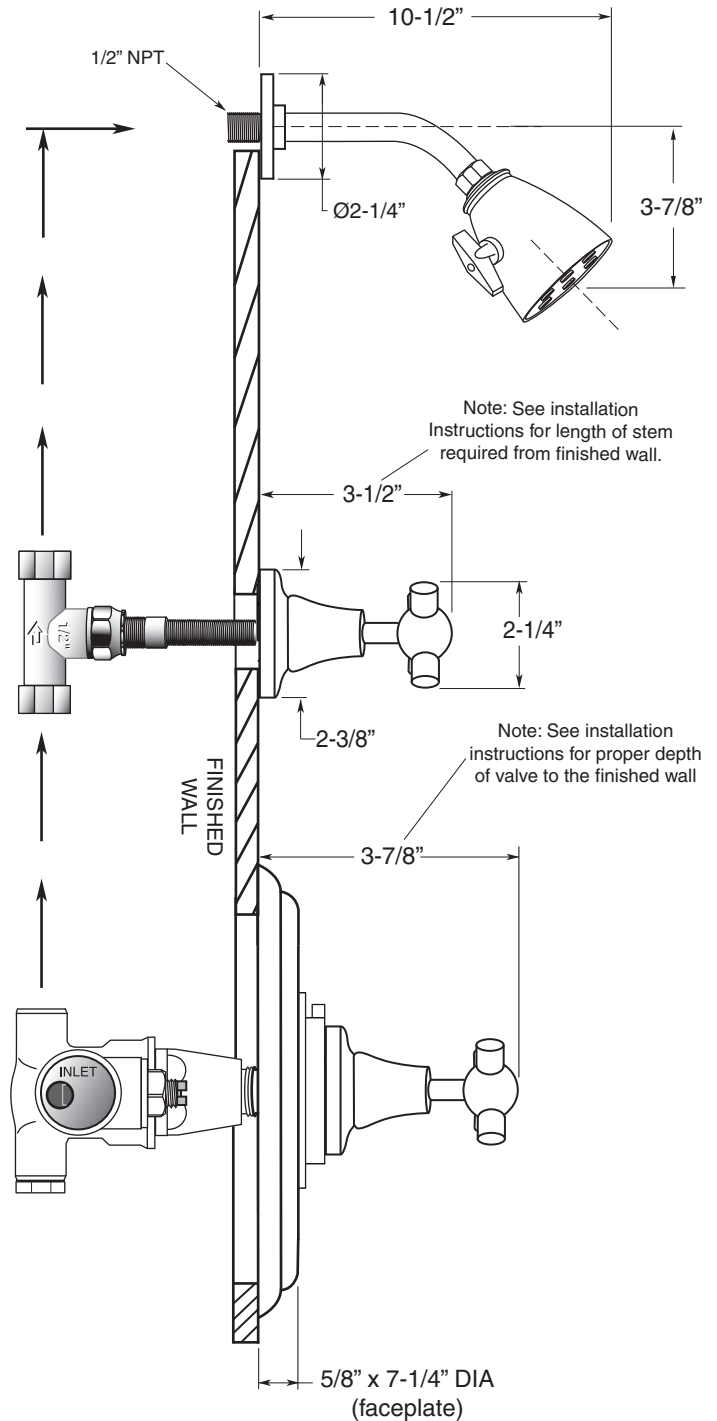

St. Julien

1/2" Thermostatic Shower Set

7.0046374

Cross Handle

(7.0046374T Trim Only)

FEATURES:

- All brass construction.
- Deluxe 1.8 GPM 6 plunger shower head, 8" shower arm & deluxe flange.
- Available in all finishes. Warranty varies according to finish selection.
- Thermostatic valve cartridge: 18.30.082
- Shut-off cartridge: 18.30.036
- Screw driver spring check valve: (2) 18.30.181
- 14.5 GPM @ 45PSI (9.5 top exit)

1/2" INLINE SHUT OFF VALVE

1/2" THERMOSTATIC VALVE

Note: Measurements are subject to change or cancellation. No responsibility is assumed for use of superseded or voided pages.