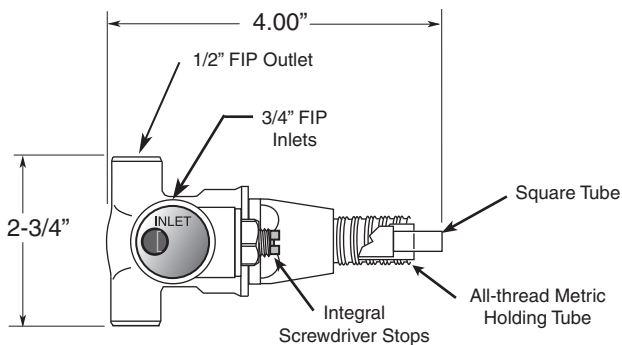

St. Julien

1/2" Thermostatic Shower Set

7.0046374

Cross Handle

(7.0046374T Trim Only)

FEATURES:

- All brass construction.
- Deluxe 1.8 GPM 6 plunger shower head, 8" shower arm & deluxe flange.
- Available in all finishes. Warranty varies according to finish selection.
- Thermostatic valve cartridge: 18.30.082
- Shut-off cartridge: 18.30.036
- Screw driver spring check valve: (2) 18.30.181
- 14.5 GPM @ 45PSI (9.5 top exit)

1/2" INLINE SHUT OFF VALVE

1/2" THERMOSTATIC VALVE

Note: Measurements are subject to change or cancellation. No responsibility is assumed for use of superseded or voided pages.