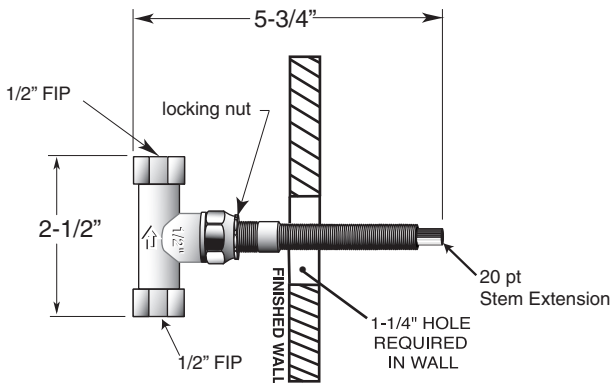

St. Julien

1/2" Thermostatic Shower Set

7.0046374

Cross Handle

(7.0046374T Trim Only)

FEATURES:

- All brass construction.
- Deluxe 1.8 GPM 6 plunger shower head, 8" shower arm & deluxe flange.
- Available in all finishes. Warranty varies according to finish selection.
- Thermostatic valve cartridge: 18.30.082
- Shut-off cartridge: 18.30.036
- Screw driver spring check valve: (2) 18.30.181
- 14.5 GPM @ 45PSI (9.5 top exit)

1/2" INLINE SHUT OFF VALVE

1/2" THERMOSTATIC VALVE

Note: Measurements are subject to change or cancellation. No responsibility is assumed for use of superseded or voided pages.