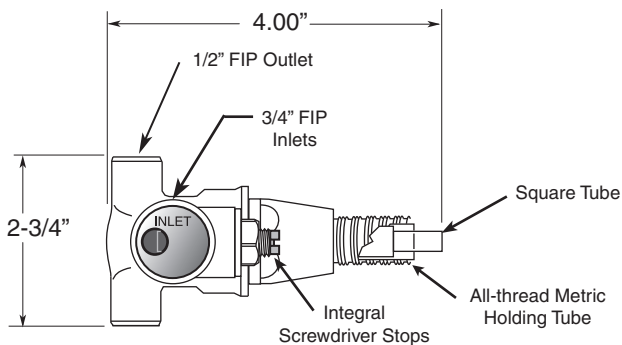

TechData SPECIFICATION St. Julien

1/2" Thermostatic Shower Set

7.0046574

Porcelain Lever

(7.0046574T Trim Only)

FEATURES:

- All brass construction.
- Includes 1.8 GPM 6 plunger shower head, 8" shower arm & deluxe flange.
- Available in all finishes. Warranty varies according to finish selection.
- Thermostatic valve cartridge: 18.30.082
- Shut-off cartridge: 18.30.036
- Screw driver spring check valve: (2) 18.30.181
- 14.5 GPM @ 45PSI (9.5 top exit)

1/2" INLINE SHUT OFF VALVE

1/2" THERMOSTATIC VALVE

Note: Measurements are subject to change or cancellation. No responsibility is assumed for use of superseded or voided pages.