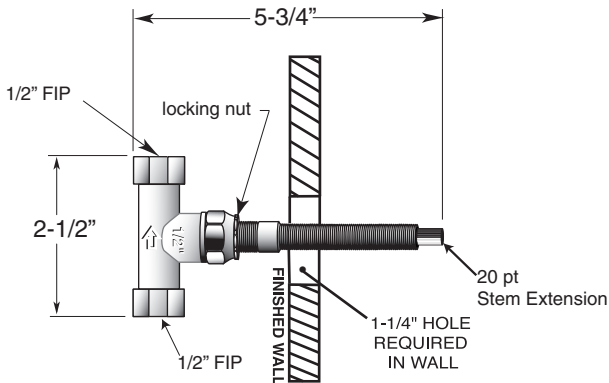

TechData SPECIFICATION St. Julien

1/2" Thermostatic Shower Set

7.0046574

Porcelain Lever

(7.0046574T Trim Only)

FEATURES:

- All brass construction.
- Includes 1.8 GPM 6 plunger shower head, 8" shower arm & deluxe flange.
- Available in all finishes. Warranty varies according to finish selection.
- Thermostatic valve cartridge: 18.30.082
- Shut-off cartridge: 18.30.036
- Screw driver spring check valve: (2) 18.30.181
- 14.5 GPM @ 45PSI (9.5 top exit)

1/2" INLINE SHUT OFF VALVE

1/2" THERMOSTATIC VALVE

Note: Measurements are subject to change or cancellation. No responsibility is assumed for use of superseded or voided pages.