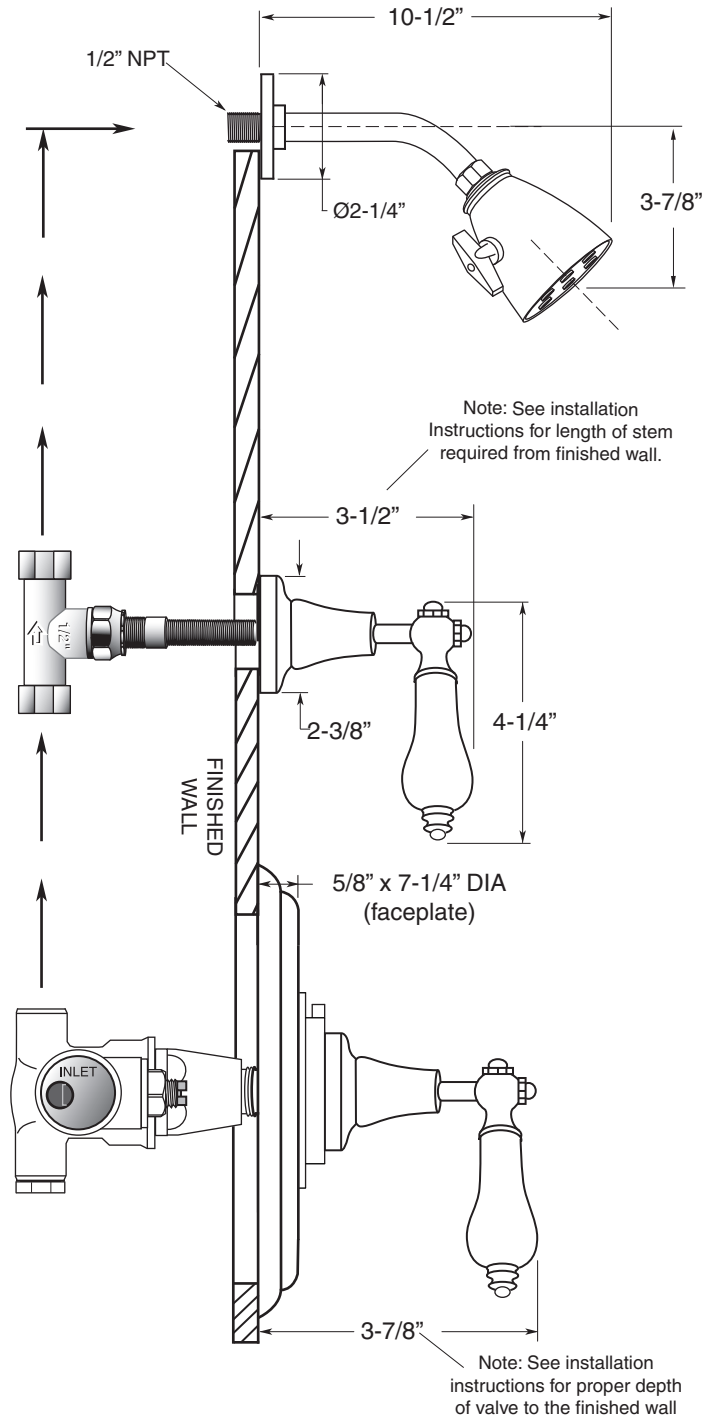

TechData SPECIFICATION St. Julien

1/2" Thermostatic Shower Set

7.0046574

Porcelain Lever

(7.0046574T Trim Only)

FEATURES:

- All brass construction.
- Includes 1.8 GPM 6 plunger shower head, 8" shower arm & deluxe flange.
- Available in all finishes. Warranty varies according to finish selection.
- Thermostatic valve cartridge: 18.30.082
- Shut-off cartridge: 18.30.036
- Screw driver spring check valve: (2) 18.30.181
- 14.5 GPM @ 45PSI (9.5 top exit)

1/2" INLINE SHUT OFF VALVE

1/2" THERMOSTATIC VALVE

Note: Measurements are subject to change or cancellation. No responsibility is assumed for use of superseded or voided pages.