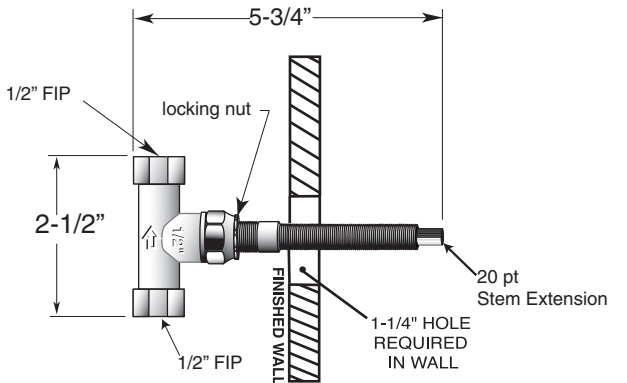

# TechData SPECIFICATIONS Rutherford

## FEATURES:

- All brass construction.
- Includes 1.8 GPM 6 plunger shower head, 8" shower arm & deluxe flange.
- Available in all finishes. Warranty varies according to finish selection.
- Thermostatic valve cartridge: 18.30.082
- Shut-off cartridge: 18.30.036
- Screw driver spring check valve: (2) 18.30.181
- 14.5 GPM @ 45PSI (9.5 top exit)

1/2" Thermostatic Shower  
Set 7.0048274  
Offset Lever  
(7.0048274TTrimOnly)

**1/2" INLINE SHUT OFF VALVE**

**1/2" THERMOSTATIC VALVE**

Note: Measurements are subject to change or cancellation. No responsibility is assumed for use of superseded or voided pages.