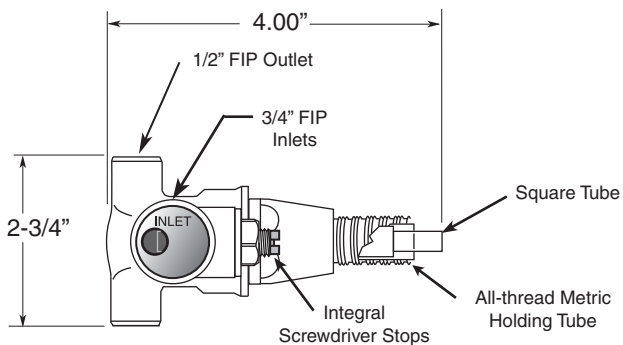

## FEATURES:

- All brass construction.
- Includes 1.8 GPM 6 plunger shower head, 8" shower arm & deluxe flange.
- Available in all finishes. Warranty varies according to finish selection.
- Thermostatic valve cartridge: 18.30.082
- Shut-off cartridge: 18.30.036
- Screw driver spring check valve: (2) 18.30.181
- 14.5 GPM @ 45PSI (9.5 top exit)

1/2" Thermostatic Shower  
Set 7.0048274  
Offset Lever  
(7.0048274TTrimOnly)

**1/2" INLINE SHUT OFF VALVE**

**1/2" THERMOSTATIC VALVE**

Note: Measurements are subject to change or cancellation. No responsibility is assumed for use of superseded or voided pages.