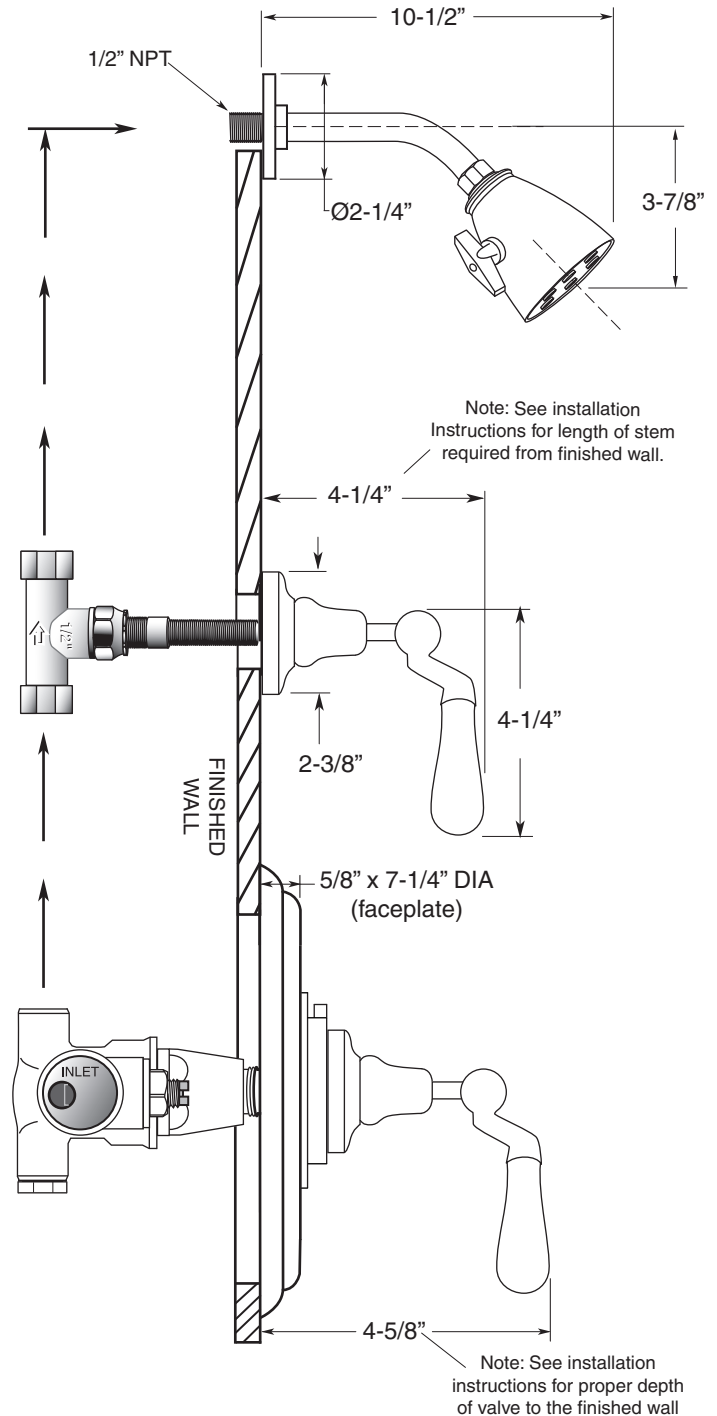

## FEATURES:

- All brass construction.
- Includes 1.8 GPM 6 plunger shower head, 8" shower arm & deluxe flange.
- Available in all finishes. Warranty varies according to finish selection.
- Thermostatic valve cartridge: 18.30.082
- Shut-off cartridge: 18.30.036
- Screw driver spring check valve: (2) 18.30.181
- 14.5 GPM @ 45PSI (9.5 top exit)

1/2" Thermostatic Shower  
Set 7.0048274  
Offset Lever  
(7.0048274TTrimOnly)

**1/2" INLINE SHUT OFF VALVE**

**1/2" THERMOSTATIC VALVE**

Note: Measurements are subject to change or cancellation. No responsibility is assumed for use of superseded or voided pages.