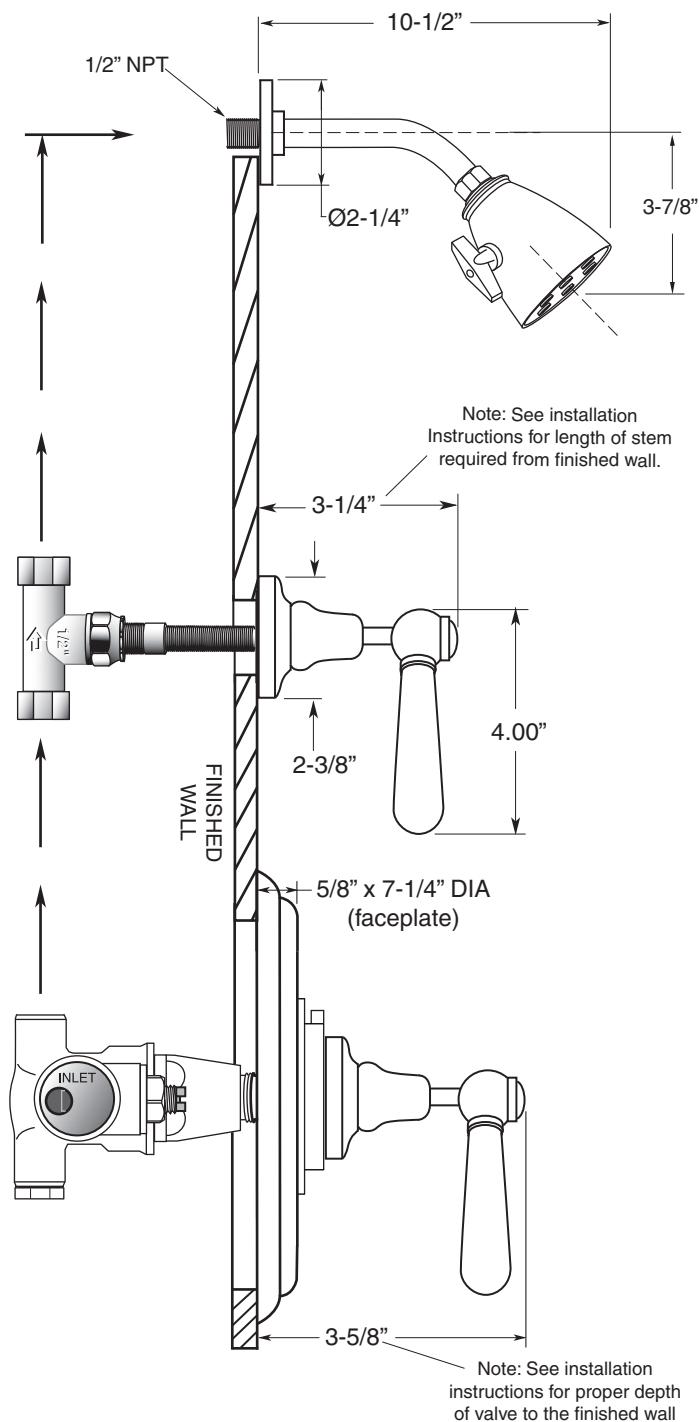

**FEATURES:**

- All brass construction.
- Include 1.8 GPM 6 plunger shower head, 8" shower arm & deluxe flange.
- Available in all finishes. Warranty varies according to finish selection.
- Thermostatic valve cartridge: 18.30.082
- Shut-off cartridge: 18.30.036
- Screw driver spring check valve: (2) 18.30.181
- 14.5 GPM @ 45PSI (9.5 top exit)

## SPECIFICATIONS

### Rutherford

1/2" Thermostatic Shower  
Set 7.0048474  
Straight Lever

(7.0048474TTrimOnly)

**1/2" INLINE SHUT OFF VALVE**

**1/2" THERMOSTATIC VALVE**

Note: Measurements are subject to change or cancellation. No responsibility is assumed for use of superseded or voided pages.