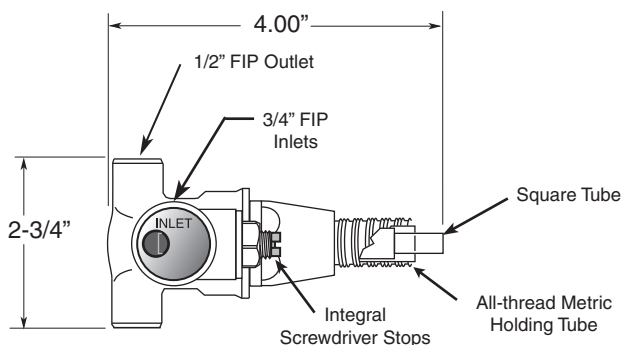

**FEATURES:**

- All brass construction.
- Include 1.8 GPM 6 plunger shower head, 8" shower arm & deluxe flange.
- Available in all finishes. Warranty varies according to finish selection.
- Thermostatic valve cartridge: 18.30.082
- Shut-off cartridge: 18.30.036
- Screw driver spring check valve: (2) 18.30.181
- 14.5 GPM @ 45PSI (9.5 top exit)

## SPECIFICATIONS

### Rutherford

1/2" Thermostatic Shower  
Set 7.0048474  
Straight Lever

(7.0048474TTrimOnly)

**1/2" INLINE SHUT OFF VALVE**

**1/2" THERMOSTATIC VALVE**

Note: Measurements are subject to change or cancellation. No responsibility is assumed for use of superseded or voided pages.