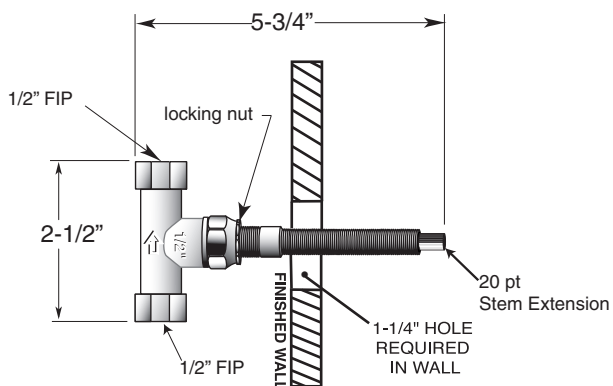

**FEATURES:**

- All brass construction.
- Include 1.8 GPM 6 plunger shower head, 8" shower arm & deluxe flange.
- Available in all finishes. Warranty varies according to finish selection.
- Thermostatic valve cartridge: 18.30.082
- Shut-off cartridge: 18.30.036
- Screw driver spring check valve: (2) 18.30.181
- 14.5 GPM @ 45PSI (9.5 top exit)

### Rutherford

1/2" Thermostatic Shower  
Set 7.0048474  
Straight Lever

(7.0048474TTrimOnly)

**1/2" INLINE SHUT OFF VALVE**

**1/2" THERMOSTATIC VALVE**

Note: Measurements are subject to change or cancellation. No responsibility is assumed for use of superseded or voided pages.