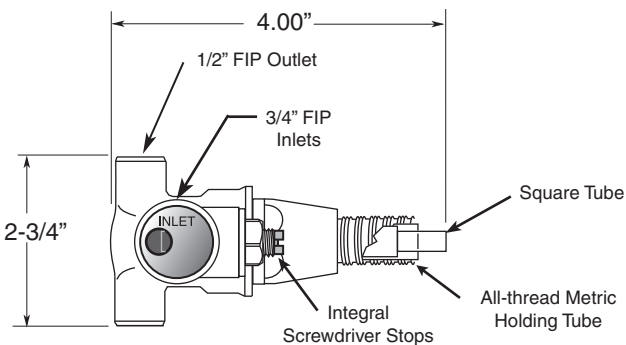

## FEATURES:

- All brass construction.
- Includes 1.8 GPM 6 plunger shower head, 8" shower arm & deluxe flange.
- Available in all finishes. Warranty varies according to finish selection.
- Thermostatic valve cartridge: 18.30.082
- Shut-off cartridge: 18.30.036
- Screw driver spring check valve: (2) 18.30.181
- 14.5 GPM @ 45PSI (9.5 top exit)

1/2" Thermostatic Shower Set  
7.0048574  
Porcelain Lever  
(7.0048574T Trim Only)

**1/2" INLINE SHUT OFF VALVE**

**1/2" THERMOSTATIC VALVE**

Note: Measurements are subject to change or cancellation. No responsibility is assumed for use of superseded or voided pages.