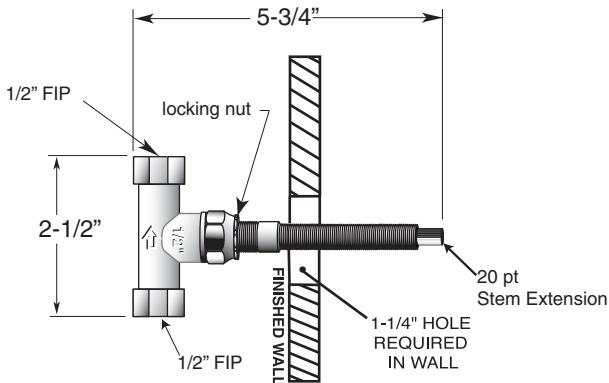

# TechData SPECIFICATIONS Rutherford

## FEATURES:

- All brass construction.
- Includes 1.8 GPM 6 plunger shower head, 8" shower arm & deluxe flange.
- Available in all finishes. Warranty varies according to finish selection.
- Thermostatic valve cartridge: 18.30.082
- Shut-off cartridge: 18.30.036
- Screw driver spring check valve: (2) 18.30.181
- 14.5 GPM @ 45PSI (9.5 top exit)

1/2" Thermostatic Shower Set  
7.0048574  
Porcelain Lever  
(7.0048574T Trim Only)

**1/2" INLINE SHUT OFF VALVE**

**1/2" THERMOSTATIC VALVE**

Note: Measurements are subject to change or cancellation. No responsibility is assumed for use of superseded or voided pages.