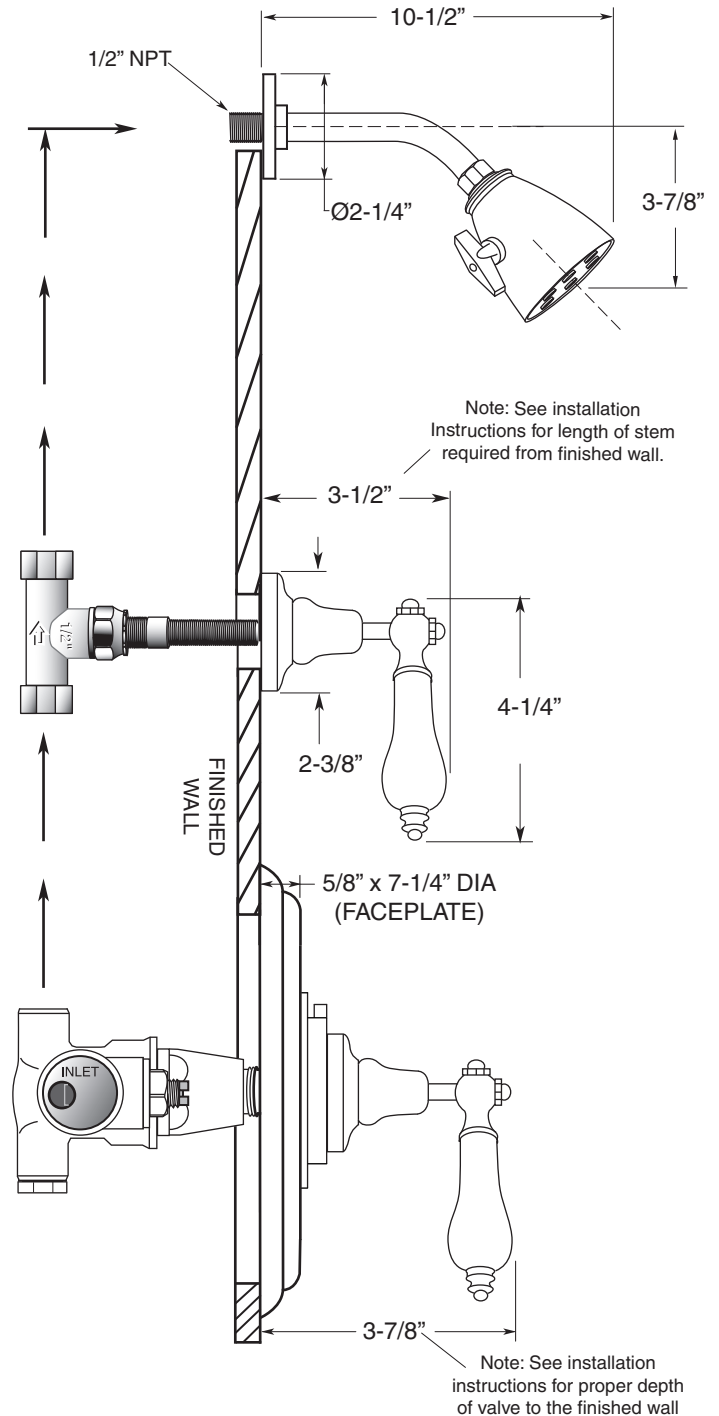

## FEATURES:

- All brass construction.
- Includes 1.8 GPM 6 plunger shower head, 8" shower arm & deluxe flange.
- Available in all finishes. Warranty varies according to finish selection.
- Thermostatic valve cartridge: 18.30.082
- Shut-off cartridge: 18.30.036
- Screw driver spring check valve: (2) 18.30.181
- 14.5 GPM @ 45PSI (9.5 top exit)

1/2" Thermostatic Shower Set  
7.0048574  
Porcelain Lever  
(7.0048574T Trim Only)

**1/2" INLINE SHUT OFF VALVE**

**1/2" THERMOSTATIC VALVE**

Note: Measurements are subject to change or cancellation. No responsibility is assumed for use of superseded or voided pages.