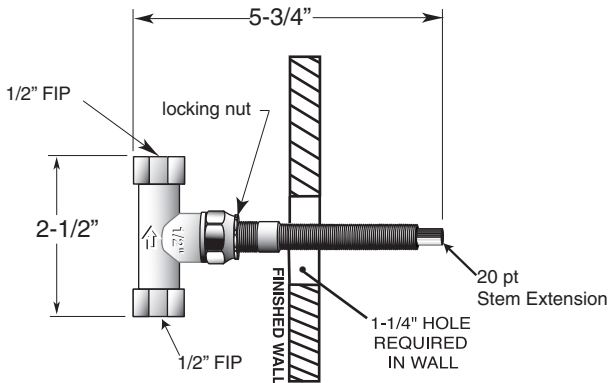

# TechData SPECIFICATIONS Rutherford

1/2" Thermostatic Shower Set  
7.0048674  
Finial Lever

(7.0048674T Trim Only)

## FEATURES:

- All brass construction.
- Includes 1.8 GPM 6 plunger shower head, 8" shower arm & deluxe flange.
- Available in all finishes. Warranty varies according to finish selection.
- Thermostatic valve cartridge: 18.30.082
- Shut-off cartridge: 18.30.036
- Screw driver spring check valve: (2) 18.30.181
- 14.5 GPM @ 45PSI (9.5 top exit)

**1/2" INLINE SHUT OFF VALVE**

**1/2" THERMOSTATIC VALVE**

Note: Measurements are subject to change or cancellation. No responsibility is assumed for use of superseded or voided pages.