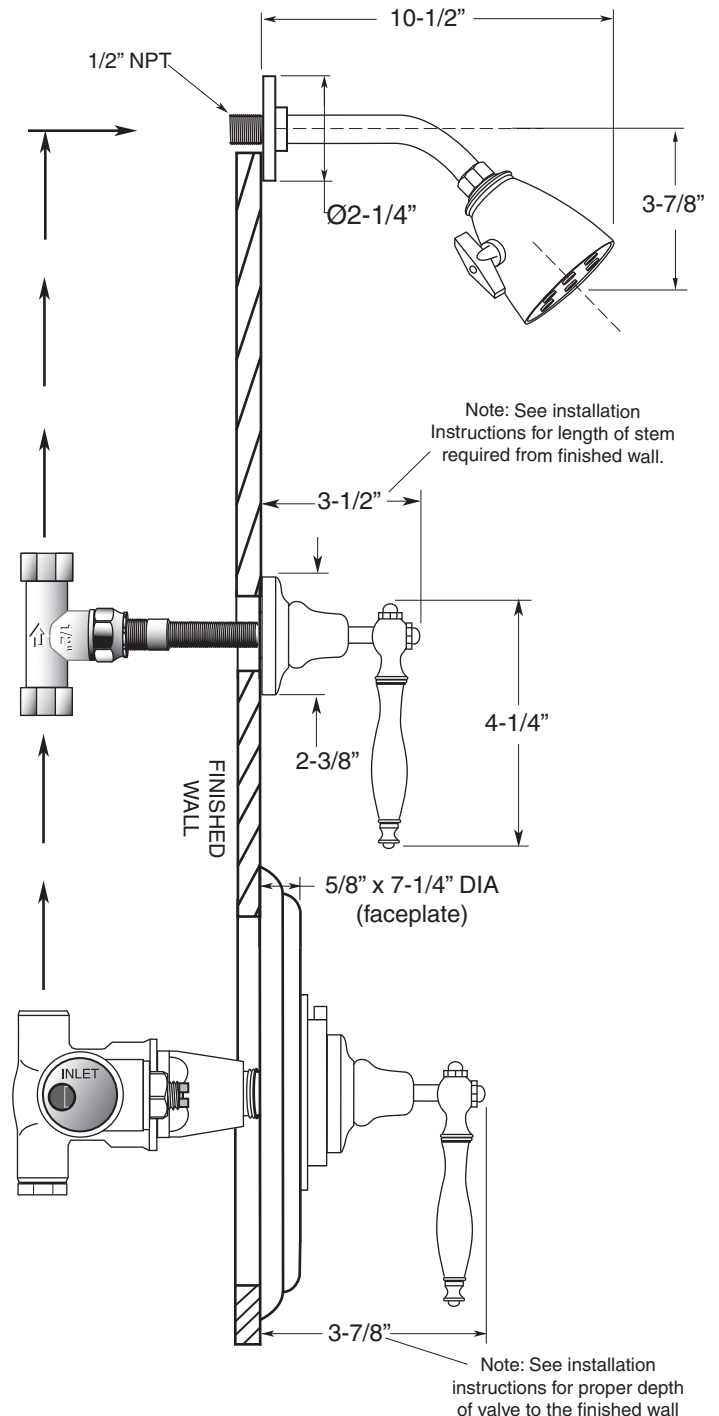

# TechData SPECIFICATIONS Rutherford

1/2" Thermostatic Shower Set  
7.0048674  
Finial Lever

(7.0048674T Trim Only)

## FEATURES:

- All brass construction.
- Includes 1.8 GPM 6 plunger shower head, 8" shower arm & deluxe flange.
- Available in all finishes. Warranty varies according to finish selection.
- Thermostatic valve cartridge: 18.30.082
- Shut-off cartridge: 18.30.036
- Screw driver spring check valve: (2) 18.30.181
- 14.5 GPM @ 45PSI (9.5 top exit)

**1/2" INLINE SHUT OFF VALVE**

**1/2" THERMOSTATIC VALVE**

Note: Measurements are subject to change or cancellation. No responsibility is assumed for use of superseded or voided pages.