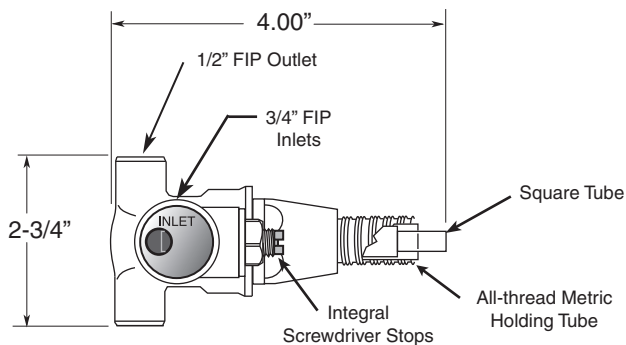

# TechData SPECIFICATIONS Rutherford

1/2" Thermostatic Shower Set  
7.0048674  
Finial Lever

(7.0048674T Trim Only)

## FEATURES:

- All brass construction.
- Includes 1.8 GPM 6 plunger shower head, 8" shower arm & deluxe flange.
- Available in all finishes. Warranty varies according to finish selection.
- Thermostatic valve cartridge: 18.30.082
- Shut-off cartridge: 18.30.036
- Screw driver spring check valve: (2) 18.30.181
- 14.5 GPM @ 45PSI (9.5 top exit)

**1/2" INLINE SHUT OFF VALVE**

**1/2" THERMOSTATIC VALVE**

Note: Measurements are subject to change or cancellation. No responsibility is assumed for use of superseded or voided pages.