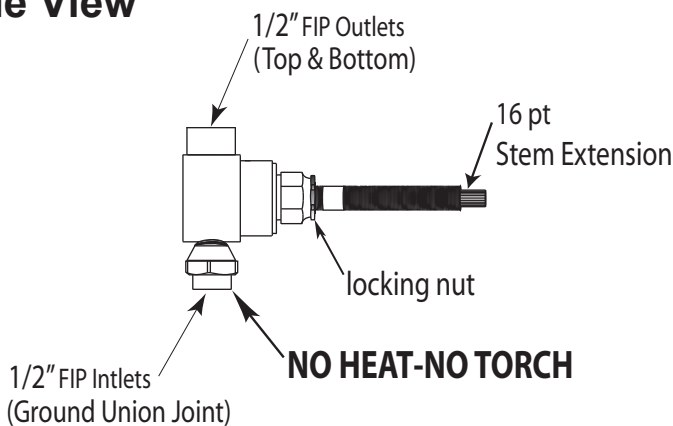

**2 Valve Shower Set**

8" Spread

1.002042

Toronto Handle

(1.002042T Trim Only)

Features:

- Forged brass construction
- 8" Center to Center valve (18.30.008)
- 10" Center to Center valve available on request (18.30.141)
- Replacement ceramic disc cartridges:  
COLD 18.30.035 / HOT 18.30.036
- Includes 1.8 GPM Showerhead (18.10.051), arm & flange

**Top View**

**Side View**

Note: Measurements are subject to change or cancellation. No responsibility is assumed for use of superseded or voided pages.