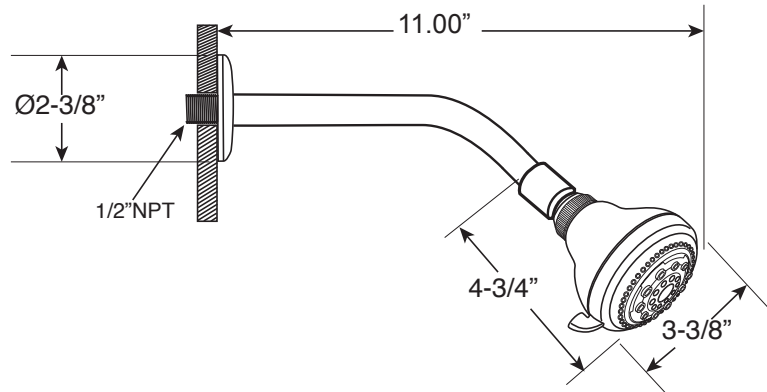

**2 Valve Shower Set**

8" Spread

1.002042

Toronto Handle

(1.002042T Trim Only)

Features:

- Forged brass construction
- 8" Center to Center valve (18.30.008)
- 10" Center to Center valve available on request (18.30.141)
- Replacement ceramic disc cartridges:  
COLD 18.30.035 / HOT 18.30.036
- Includes 1.8 GPM Showerhead (18.10.051), arm & flange

**Top View**

**Side View**

Note: Measurements are subject to change or cancellation. No responsibility is assumed for use of superseded or voided pages.