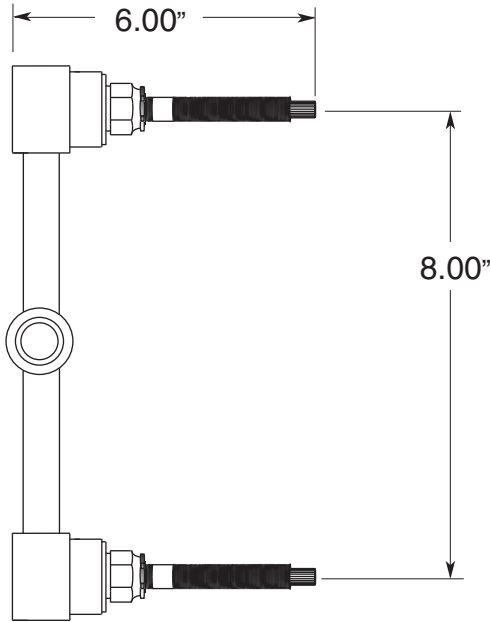

**2 Valve Shower Set**

8" Spread

1.002042

Toronto Handle

(1.002042T Trim Only)

Features:

- Forged brass construction
- 8" Center to Center valve (18.30.008)
- 10" Center to Center valve available on request (18.30.141)
- Replacement ceramic disc cartridges:  
COLD 18.30.035 / HOT 18.30.036
- Includes 1.8 GPM Showerhead (18.10.051), arm & flange

**Top View**

**Side View**

Note: Measurements are subject to change or cancellation. No responsibility is assumed for use of superseded or voided pages.