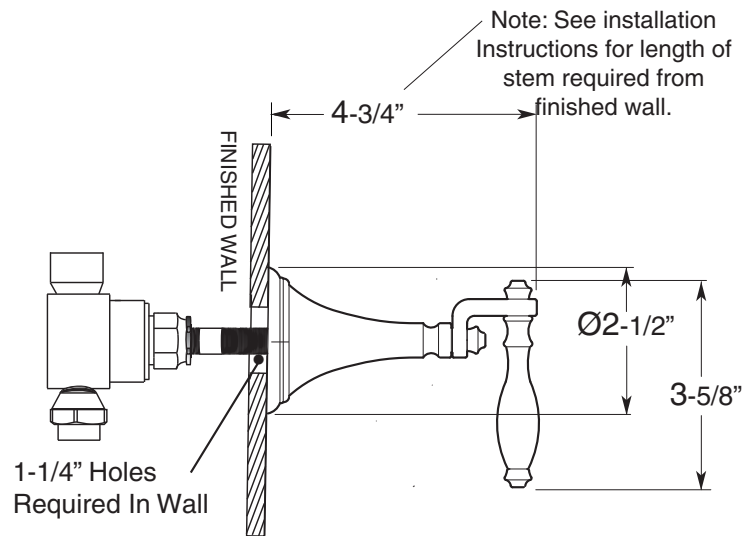

**2 Valve Shower Set**

8" Spread

1.002042

Toronto Handle

(1.002042T Trim Only)

Features:

- Forged brass construction
- 8" Center to Center valve (18.30.008)
- 10" Center to Center valve available on request (18.30.141)
- Replacement ceramic disc cartridges:  
COLD 18.30.035 / HOT 18.30.036
- Includes 1.8 GPM Showerhead (18.10.051), arm & flange

**Top View**

**Side View**

Note: Measurements are subject to change or cancellation. No responsibility is assumed for use of superseded or voided pages.