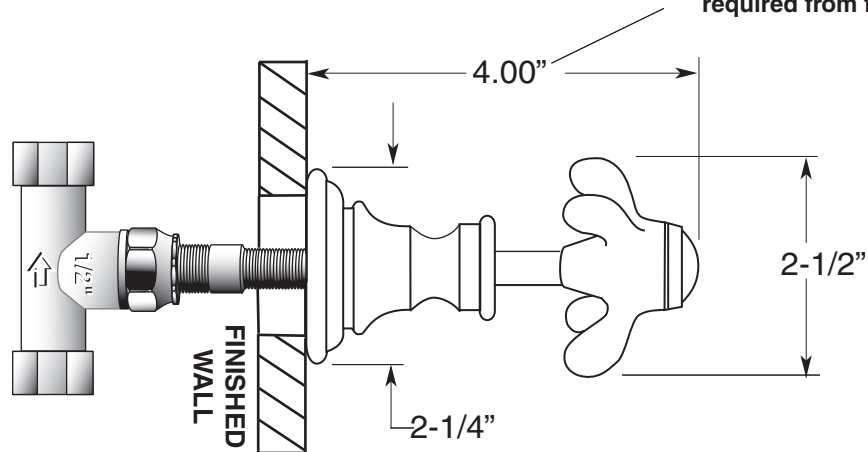

FEATURES:

- All brass construction.
- Replacement cartridge: 18.30.036
- Meets: ASME A112.18.1-2005/CSAB125.1-2005

1/2" Volume Control
Valve and Trim
7.0002187
Drop Cross Handle
(7.0002187T Trim Only)

**Note: See installation
Instructions for length of stem
required from finished wall**

Note: Measurements are subject to change or cancellation. No responsibility is assumed for use of superseded or voided pages.