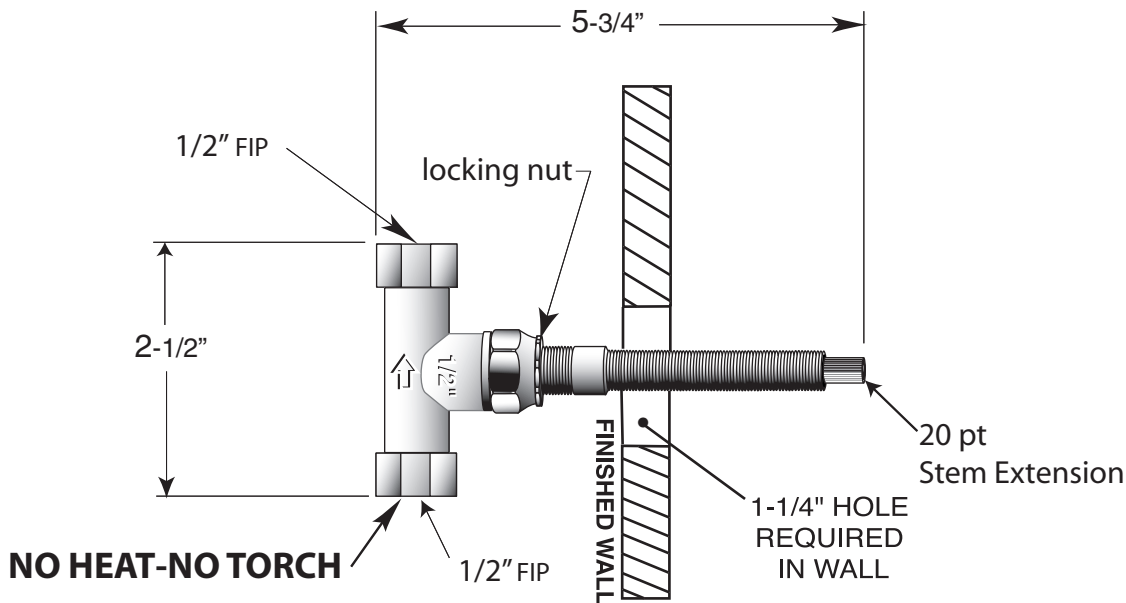

FEATURES:

- All brass construction.
- Replacement cartridge: 18.30.036
- Meets: ASME A112.18.1-2005/CSAB125.1-2005

1/2" Volume Control
Valve and Trim
7.0002187
Drop Cross Handle
(7.0002187T Trim Only)

**Note: See installation
Instructions for length of stem
required from finished wall**

Note: Measurements are subject to change or cancellation. No responsibility is assumed for use of superseded or voided pages.