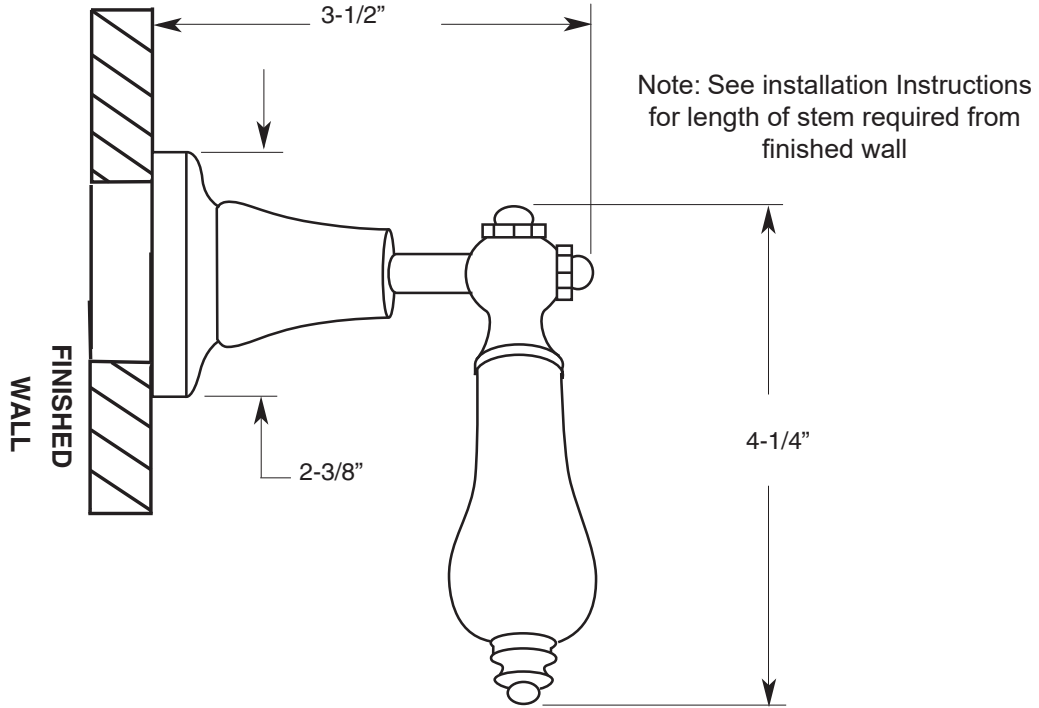

SPECIFICATIONS

Trim for Wall Valve with Porcelain Lever

7.0046587T

See below for Valve Options

For use with the following valves:

78.30.020 - 1/2" Volume Control - 20 pt.....Replacement cartridge: 18.30.036

78.30.023 - 3/4" Volume Control - 20 pt.....Replacement cartridge: 18.30.011

78.30.255 - 3 port In-wall Diverter - 20 pt.....Replacement cartridge: 18.30.259

78.30.253 - 4 port In-wall Diverter - 20 pt.....Replacement cartridge: 18.30.257

Note: Measurements are subject to change or cancellation. No responsibility is assumed for use of superseded or voided pages.