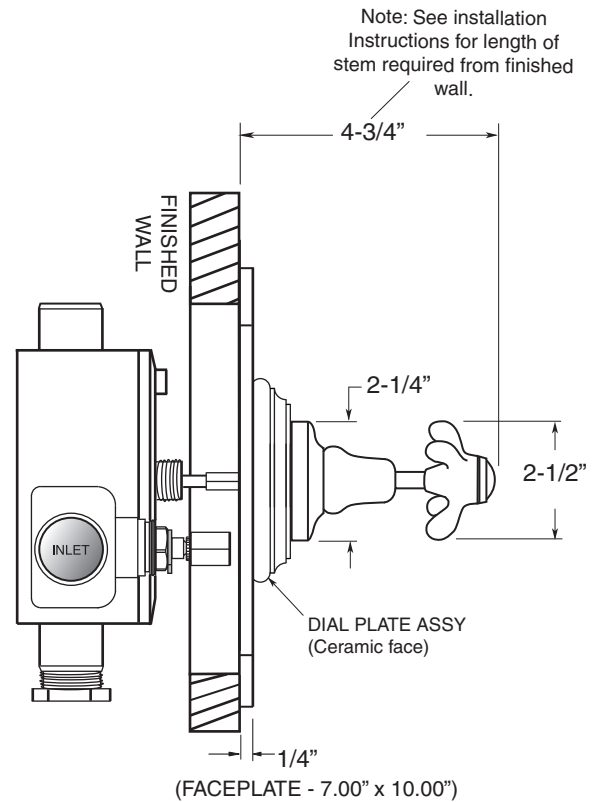

TechData SPECIFICATIONS Cote d'Or

FEATURES:

- Cast brass construction
- 3/4" Thermostatic valve w/Integral Stops: 18.30.171
- Thermostatic valve cartridge with cover plate: 18.30.147
- Available reverse cartridge with cover plate: 18.30.161
- 14.28 GPM @ 56 PSI top exit & 11.0 GPM bottom exit

Note: Separate 3/4" shut-offs required to operate system

Imperial Deluxe
3/4" Thermostatic with Integral Stops
7.0302197D
Drop Cross Handle
(7.0302197DT Trim Only)

SIDE VIEW - VALVE ONLY

SIDE VIEW - INSTALLED