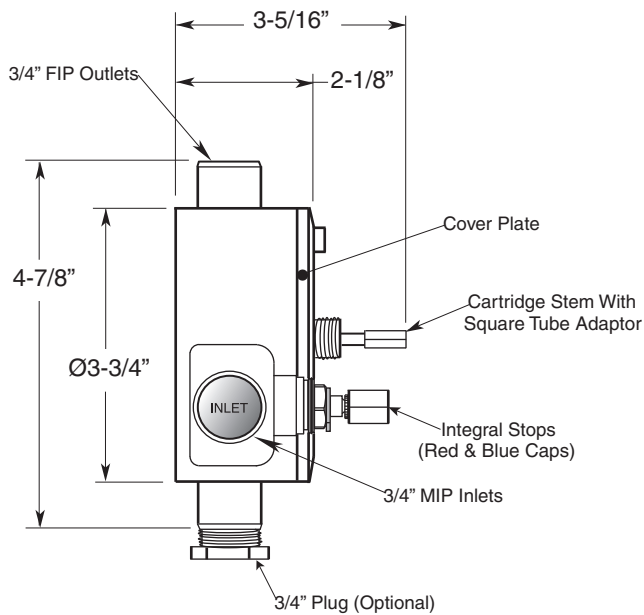

TechData SPECIFICATIONS Cote d'Or

FEATURES:

- Cast brass construction
- 3/4" Thermostatic valve w/Integral Stops: 18.30.171
- Thermostatic valve cartridge with cover plate: 18.30.147
- Available reverse cartridge with cover plate: 18.30.161
- 14.28 GPM @ 56 PSI top exit & 11.0 GPM bottom exit

Note: Separate 3/4" shut-offs required to operate system

Imperial Deluxe
3/4" Thermostatic with Integral Stops
7.0302197D
Drop Cross Handle
(7.0302197DT Trim Only)

SIDE VIEW - VALVE ONLY

SIDE VIEW - INSTALLED