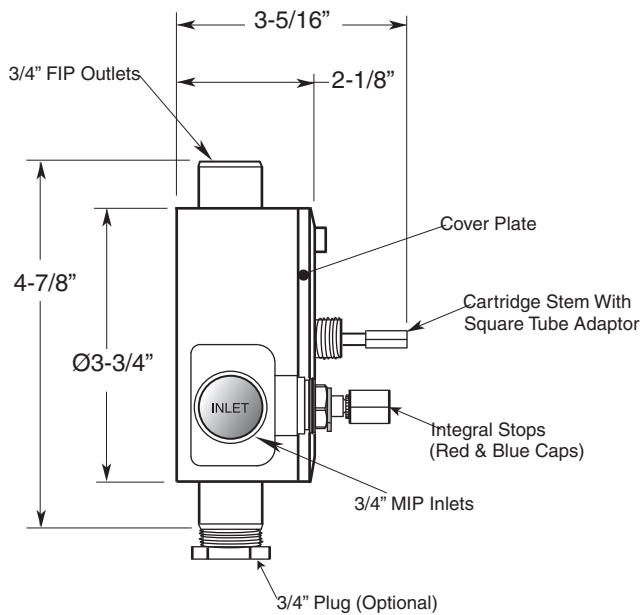

Margaux

Imperial Deluxe

3/4" Thermostatic with Integral Stops

7.0315897D

Straight Lever

(7.0315897DT Trim Only)

FEATURES:

- Cast brass construction
- 3/4" Thermostatic valve w/Integral Stops: 18.30.171
- Thermostatic valve cartridge with cover plate: 18.30.147
- Thermostatic reverse cartridge with cover plate: 18.30.161
- Solid brass dial assembly preset 110° max
- 14.28 GPM @ 56 PSI top exit & 11.10 GPM bottom exit

Note: Separate 3/4" shut-offs required to operate system

SIDE VIEW - VALVE ONLY

SIDE VIEW - INSTALLED