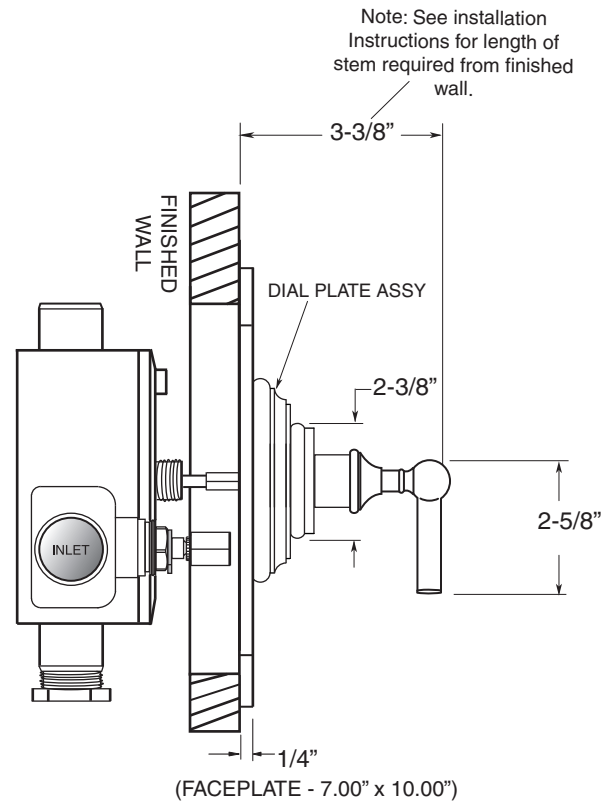

Margaux

Imperial Deluxe

3/4" Thermostatic with Integral Stops

7.0315897D

Straight Lever

(7.0315897DT Trim Only)

FEATURES:

- Cast brass construction
- 3/4" Thermostatic valve w/Integral Stops: 18.30.171
- Thermostatic valve cartridge with cover plate: 18.30.147
- Thermostatic reverse cartridge with cover plate: 18.30.161
- Solid brass dial assembly preset 110° max
- 14.28 GPM @ 56 PSI top exit & 11.10 GPM bottom exit

Note: Separate 3/4" shut-offs required to operate system

SIDE VIEW - VALVE ONLY

SIDE VIEW - INSTALLED