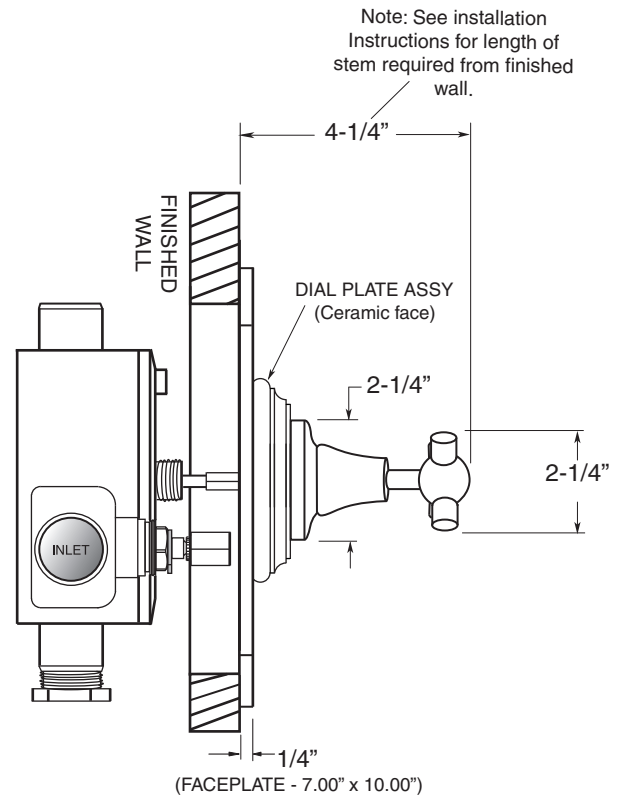

TechData

SPECIFICATIONS

St. Julien

FEATURES:

- Cast brass construction
- 3/4" Thermostatic valve w/Integral Stops: 18.30.171
- Thermostatic valve cartridge with cover plate: 18.30.147
- Thermostatic reverse cartridge with cover plate: 18.30.161
- 14.28 GPM @ 56 PSI top exit & 11.10 GPM bottom exit

Note: Separate 3/4" shut-offs required to operate system

Imperial Deluxe
3/4" Thermostatic with Integral Stops
7.0346397D
Cross Handle
(7.0346397DT Trim Only)

SIDE VIEW - VALVE ONLY

SIDE VIEW - INSTALLED