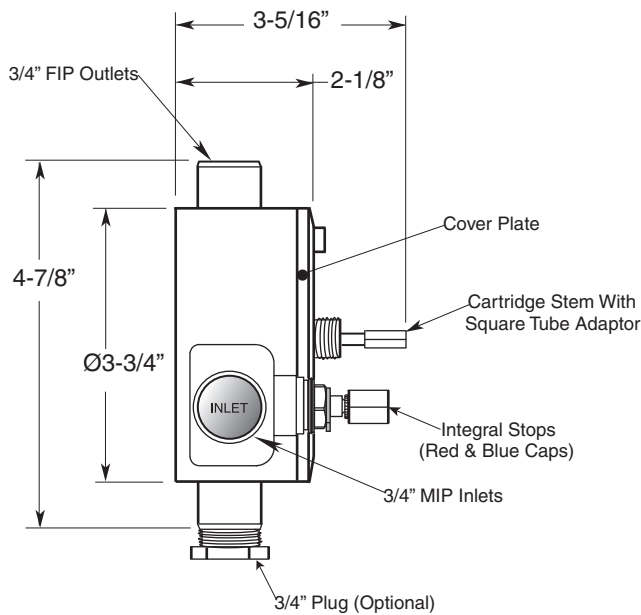

TechData

SPECIFICATIONS

St. Julien

FEATURES:

- Cast brass construction
- 3/4" Thermostatic valve w/Integral Stops: 18.30.171
- Thermostatic valve cartridge with cover plate: 18.30.147
- Thermostatic reverse cartridge with cover plate: 18.30.161
- 14.28 GPM @ 56 PSI top exit & 11.10 GPM bottom exit

Note: Separate 3/4" shut-offs required to operate system

Imperial Deluxe
3/4" Thermostatic with Integral Stops
7.0346397D
Cross Handle
(7.0346397DT Trim Only)

SIDE VIEW - VALVE ONLY

SIDE VIEW - INSTALLED