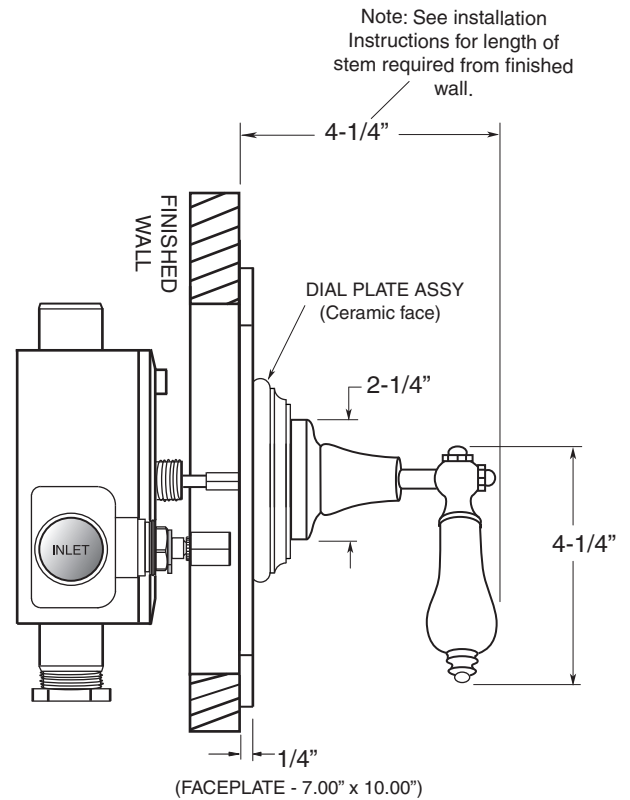

TechData SPECIFICATIONS St. Julien

FEATURES:

- Cast brass construction
 - 3/4" Thermostatic valve w/Integral Stops: 18.30.171
 - Thermostatic valve cartridge with cover plate: 18.30.147
 - Thermostatic reverse cartridge with cover plate: 18.30.161
 - 14.28 GPM @ 56 PSI top exit & 11.10 GPM bottom exit
- Note: Separate 3/4" shut-offs required to operate system

Imperial Deluxe
3/4" Thermostatic with Integral Stops
7.0346597D
Porcelain Lever
(7.0346597DT Trim Only)

SIDE VIEW - VALVE ONLY

SIDE VIEW - INSTALLED