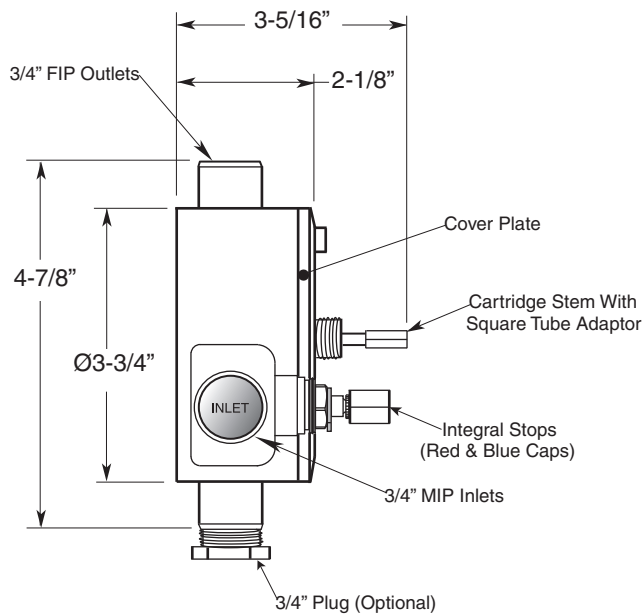

TechData SPECIFICATIONS St. Julien

FEATURES:

- Cast brass construction
 - 3/4" Thermostatic valve w/Integral Stops: 18.30.171
 - Thermostatic valve cartridge with cover plate: 18.30.147
 - Thermostatic reverse cartridge with cover plate: 18.30.161
 - 14.28 GPM @ 56 PSI top exit & 11.10 GPM bottom exit
- Note: Separate 3/4" shut-offs required to operate system

Imperial Deluxe
3/4" Thermostatic with Integral Stops
7.0346597D
Porcelain Lever
(7.0346597DT Trim Only)

SIDE VIEW - VALVE ONLY

SIDE VIEW - INSTALLED