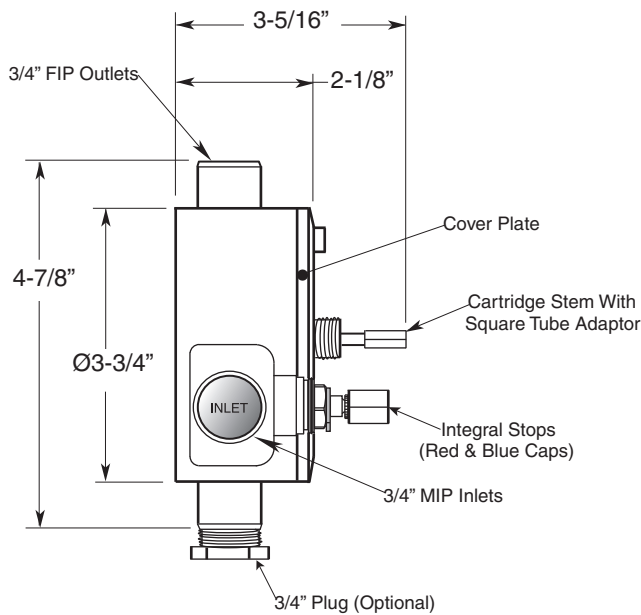

TechData

SPECIFICATIONS

St. Julien

Imperial Deluxe
3/4" Thermostatic with Integral Stops
7.0346697D
Finial Lever
(7.0346697DT Trim Only)

FEATURES:

- Cast brass construction
- 3/4" Thermostatic valve w/Integral Stops: 18.30.171
- Thermostatic valve cartridge with cover plate: 18.30.147
- Thermostatic reverse cartridge with cover plate: 18.30.161
- 14.28 GPM @ 56 PSI top exit & 11.10 GPM bottom exit

Note: Separate 3/4" shut-offs required to operate system

SIDE VIEW - VALVE ONLY

SIDE VIEW - INSTALLED