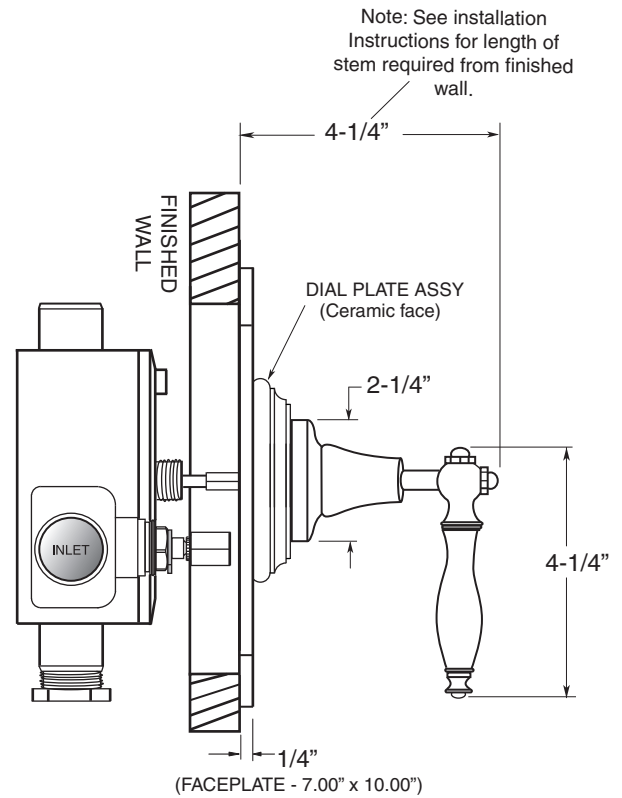

TechData

SPECIFICATIONS

St. Julien

Imperial Deluxe
3/4" Thermostatic with Integral Stops
7.0346697D
Finial Lever
(7.0346697DT Trim Only)

FEATURES:

- Cast brass construction
- 3/4" Thermostatic valve w/Integral Stops: 18.30.171
- Thermostatic valve cartridge with cover plate: 18.30.147
- Thermostatic reverse cartridge with cover plate: 18.30.161
- 14.28 GPM @ 56 PSI top exit & 11.10 GPM bottom exit

Note: Separate 3/4" shut-offs required to operate system

SIDE VIEW - VALVE ONLY

SIDE VIEW - INSTALLED