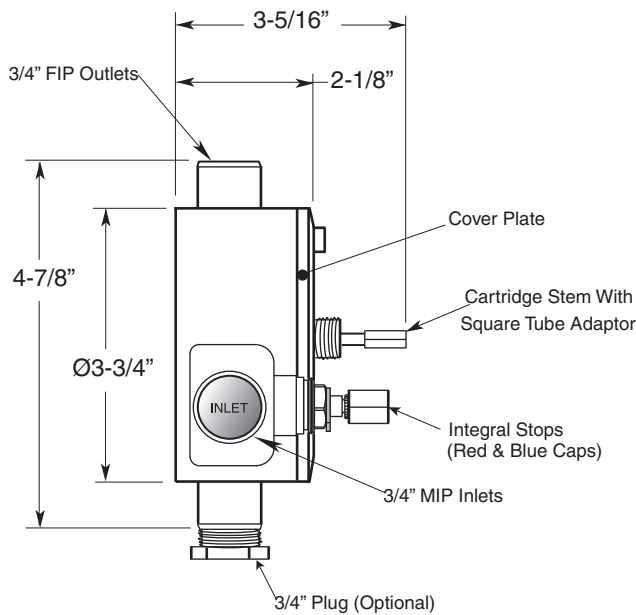

TechData

SPECIFICATIONS

Rutherford

Imperial Deluxe
3/4" Thermostatic with Integral Stops
7.0348697D
Finial Lever
(7.0348697DT Trim Only)

FEATURES:

- Cast brass construction
- 3/4" Thermostatic valve w/Integral Stops: 18.30.171
- Thermostatic valve cartridge with cover plate: 18.30.147
- Thermostatic reverse cartridge with cover plate: 18.30.161
- 14.28 GPM @ 56 PSI top exit & 11.10 GPM bottom exit

Note: Separate 3/4" shut-offs required to operate system

SIDE VIEW - VALVE ONLY

SIDE VIEW - INSTALLED

Note: Measurements are subject to change or cancellation. No responsibility is assumed for use of superseded or voided pages.