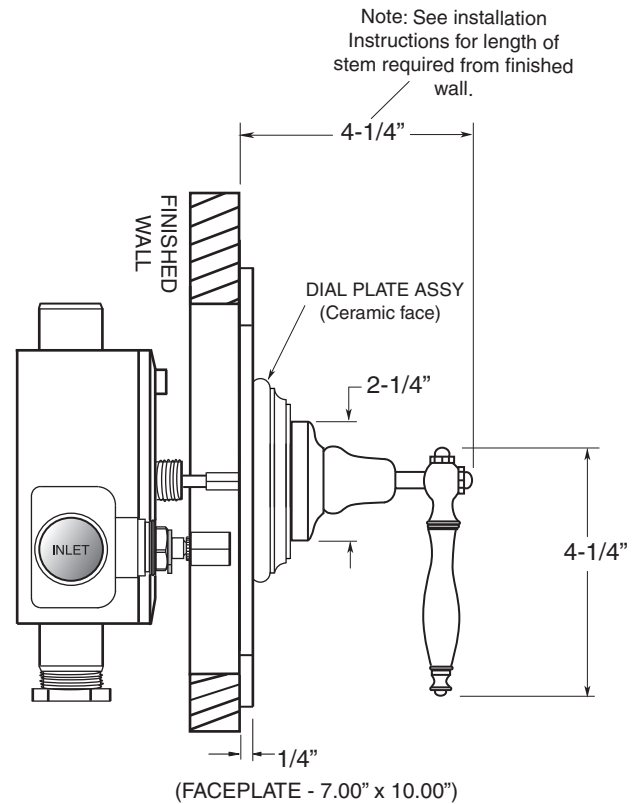

TechData

SPECIFICATIONS

Rutherford

Imperial Deluxe
3/4" Thermostatic with Integral Stops
7.0348697D
Finial Lever
(7.0348697DT Trim Only)

FEATURES:

- Cast brass construction
- 3/4" Thermostatic valve w/Integral Stops: 18.30.171
- Thermostatic valve cartridge with cover plate: 18.30.147
- Thermostatic reverse cartridge with cover plate: 18.30.161
- 14.28 GPM @ 56 PSI top exit & 11.10 GPM bottom exit

Note: Separate 3/4" shut-offs required to operate system

SIDE VIEW - VALVE ONLY

SIDE VIEW - INSTALLED

Note: Measurements are subject to change or cancellation. No responsibility is assumed for use of superseded or voided pages.