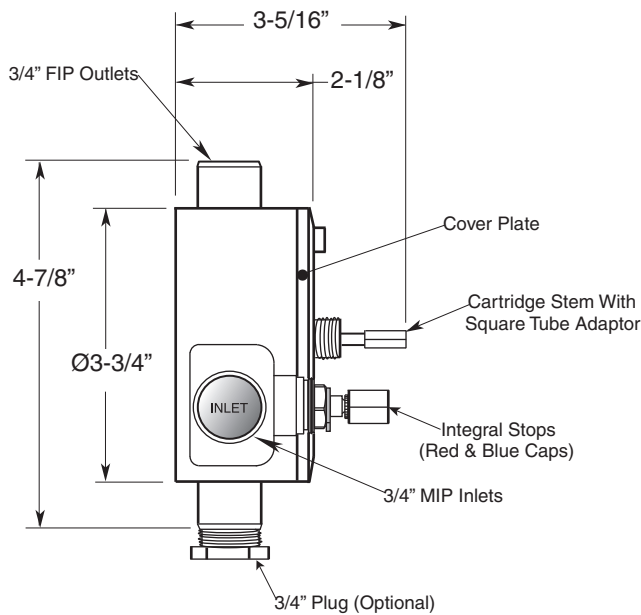

## SPECIFICATIONS

#### FEATURES:

- Cast brass construction
- Solid brass dial assembly preset @ 110° Max.
- 3/4" Thermostatic valve w/Integral Stops: 18.30.171
- Thermostatic valve cartridge with cover plate: 18.30.147
- Thermostatic reverse cartridge with cover plate: 18.30.161
- 14.28 GPM @ 56 PSI top exit & 11.10 GPM bottom exit

Note: Separate 3/4" shut-offs required to operate system

Deluxe Trim  
3/4" Thermostatic with Integral Stops  
7.0415797D  
Cross Handle  
(7.0415797DT Trim Only)

SIDE VIEW - VALVE ONLY

SIDE VIEW - INSTALLED