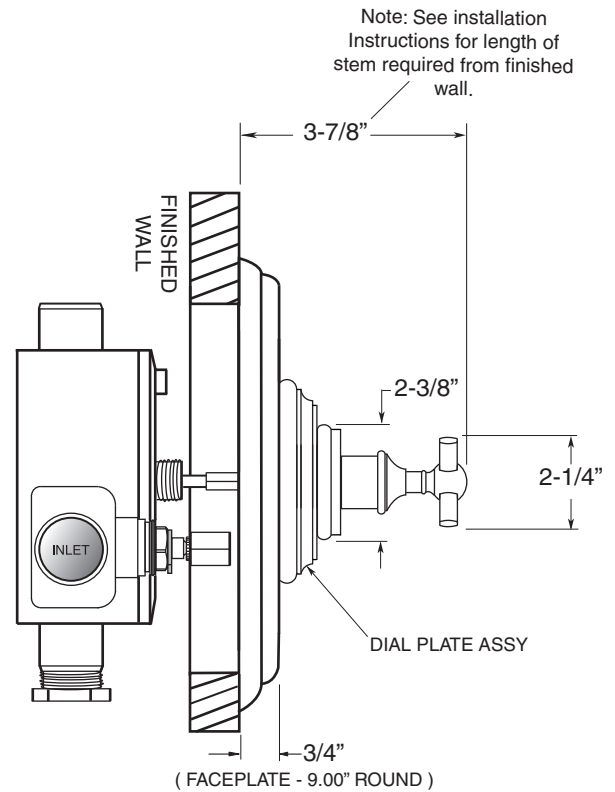

#### FEATURES:

- Cast brass construction
- Solid brass dial assembly preset @ 110° Max.
- 3/4" Thermostatic valve w/Integral Stops: 18.30.171
- Thermostatic valve cartridge with cover plate: 18.30.147
- Thermostatic reverse cartridge with cover plate: 18.30.161
- 14.28 GPM @ 56 PSI top exit & 11.10 GPM bottom exit

Note: Separate 3/4" shut-offs required to operate system

Deluxe Trim  
3/4" Thermostatic with Integral Stops  
7.0415797D  
Cross Handle  
(7.0415797DT Trim Only)

SIDE VIEW - VALVE ONLY

SIDE VIEW - INSTALLED