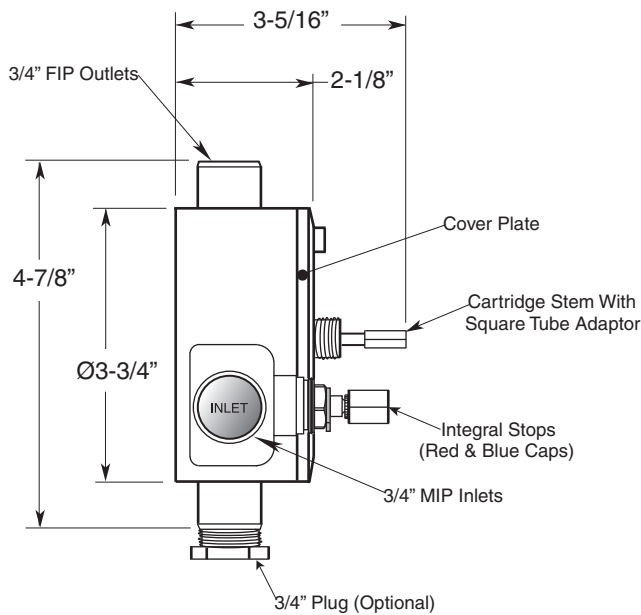

TechData SPECIFICATIONS St. Julien

FEATURES:

- Cast brass construction
- 3/4" Thermostatic valve w/Integral Stops: 18.30.171
- Thermostatic valve cartridge with cover plate: 18.30.147
- Thermostatic reverse cartridge with cover plate: 18.30.161
- 14.28 GPM @ 56 PSI top exit & 11.10 GPM bottom exit

Note: Separate 3/4" shut-offs required to operate system

Deluxe Trim
3/4" Thermostatic with Integral Stops
7.0446397D
Cross Handle
(7.0446397DT Trim Only)

SIDE VIEW - VALVE ONLY

SIDE VIEW - INSTALLED