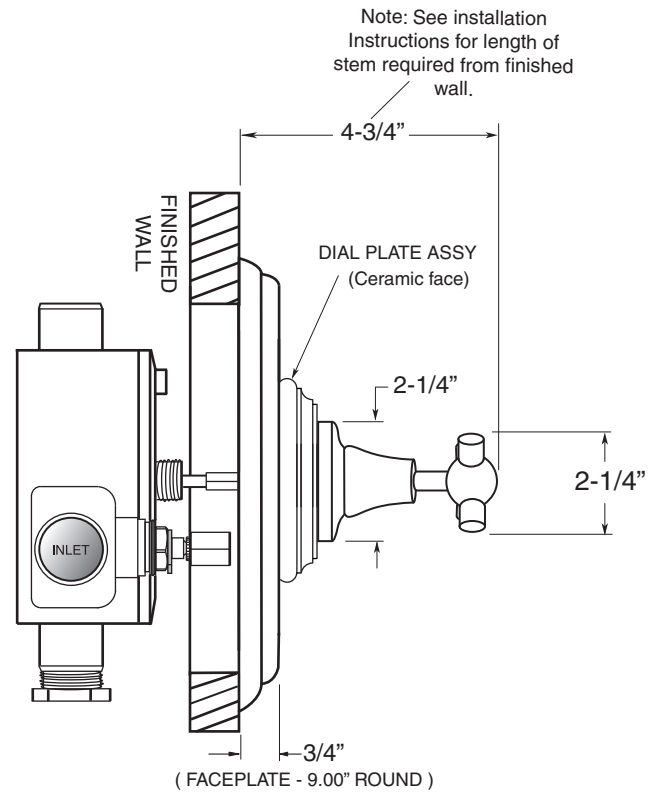

TechData SPECIFICATIONS St. Julien

FEATURES:

- Cast brass construction
- 3/4" Thermostatic valve w/Integral Stops: 18.30.171
- Thermostatic valve cartridge with cover plate: 18.30.147
- Thermostatic reverse cartridge with cover plate: 18.30.161
- 14.28 GPM @ 56 PSI top exit & 11.10 GPM bottom exit

Note: Separate 3/4" shut-offs required to operate system

Deluxe Trim
3/4" Thermostatic with Integral Stops
7.0446397D
Cross Handle
(7.0446397DT Trim Only)

SIDE VIEW - VALVE ONLY

SIDE VIEW - INSTALLED