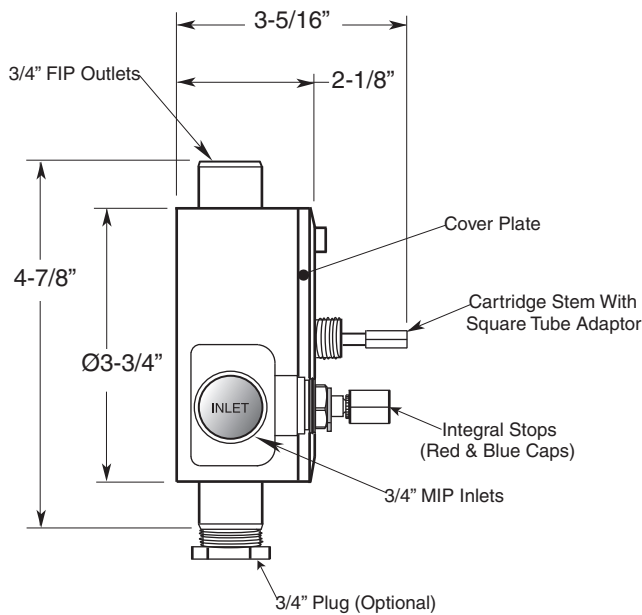

# TechData SPECIFICATIONS St. Julien

**FEATURES:**

- Cast brass construction
- 3/4" Thermostatic valve w/Integral Stops: 18.30.171
- Thermostatic valve cartridge with cover plate: 18.30.147
- Thermostatic reverse cartridge with cover plate: 18.30.161
- 14.28 GPM @ 56 PSI top exit & 11.10 GPM bottom exit

Note: Separate 3/4" shut-offs required to operate system

Deluxe Trim  
3/4" Thermostatic with Integral Stops  
7.0446597D  
Porcelain Lever  
(7.0446597DT Trim Only)

SIDE VIEW - VALVE ONLY

SIDE VIEW - INSTALLED

Note: Measurements are subject to change or cancellation. No responsibility is assumed for use of superseded or voided pages.