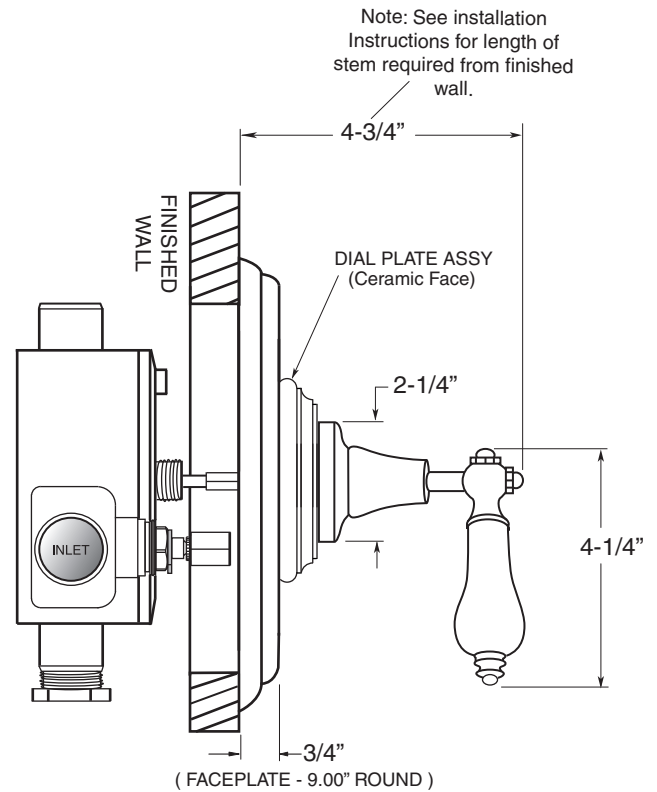

# TechData SPECIFICATIONS St. Julien

**FEATURES:**

- Cast brass construction
- 3/4" Thermostatic valve w/Integral Stops: 18.30.171
- Thermostatic valve cartridge with cover plate: 18.30.147
- Thermostatic reverse cartridge with cover plate: 18.30.161
- 14.28 GPM @ 56 PSI top exit & 11.10 GPM bottom exit

Note: Separate 3/4" shut-offs required to operate system

Deluxe Trim  
3/4" Thermostatic with Integral Stops  
7.0446597D  
Porcelain Lever  
(7.0446597DT Trim Only)

SIDE VIEW - VALVE ONLY

SIDE VIEW - INSTALLED

Note: Measurements are subject to change or cancellation. No responsibility is assumed for use of superseded or voided pages.