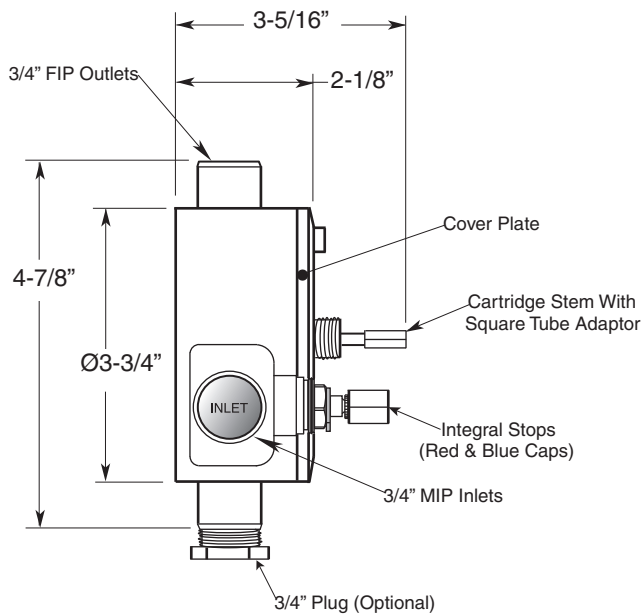

## FEATURES:

- Cast brass construction
- 3/4" Thermostatic valve w/Integral Stops: 18.30.171
- Thermostatic valve cartridge with cover plate: 18.30.147
- Thermostatic reverse cartridge with cover plate: 18.30.161
- 14.28 GPM @ 56 PSI top exit & 11.10 GPM bottom exit

Note: Separate 3/4" shut-offs required to operate system

Deluxe Trim  
3/4" Thermostatic with Integral Stops  
7.0446697D  
Finial Lever  
(7.0446697DT Trim Only)

SIDE VIEW - VALVE ONLY

SIDE VIEW - INSTALLED