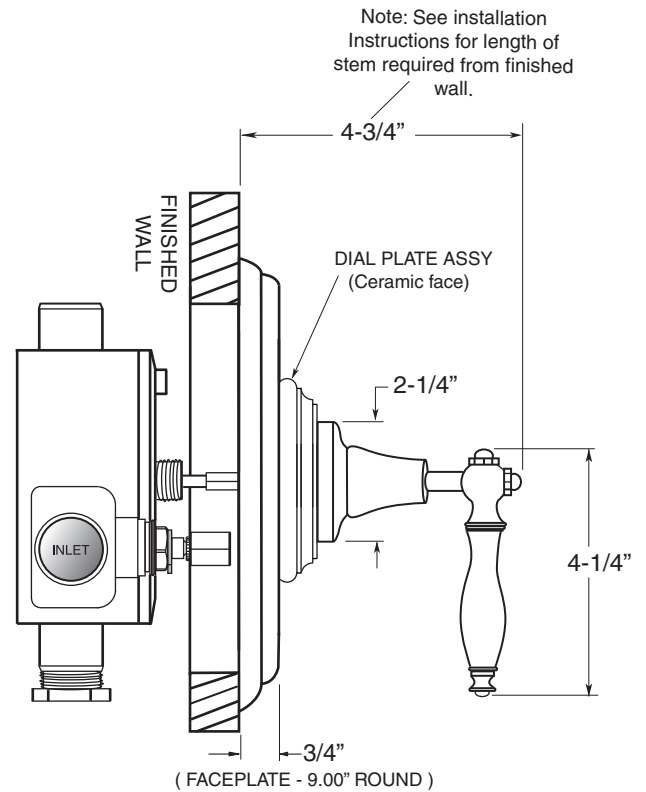

## FEATURES:

- Cast brass construction
- 3/4" Thermostatic valve w/Integral Stops: 18.30.171
- Thermostatic valve cartridge with cover plate: 18.30.147
- Thermostatic reverse cartridge with cover plate: 18.30.161
- 14.28 GPM @ 56 PSI top exit & 11.10 GPM bottom exit

Note: Separate 3/4" shut-offs required to operate system

Deluxe Trim  
3/4" Thermostatic with Integral Stops  
7.0446697D  
Finial Lever  
(7.0446697DT Trim Only)

SIDE VIEW - VALVE ONLY

SIDE VIEW - INSTALLED

Note: Measurements are subject to change or cancellation. No responsibility is assumed for use of superseded or voided pages.