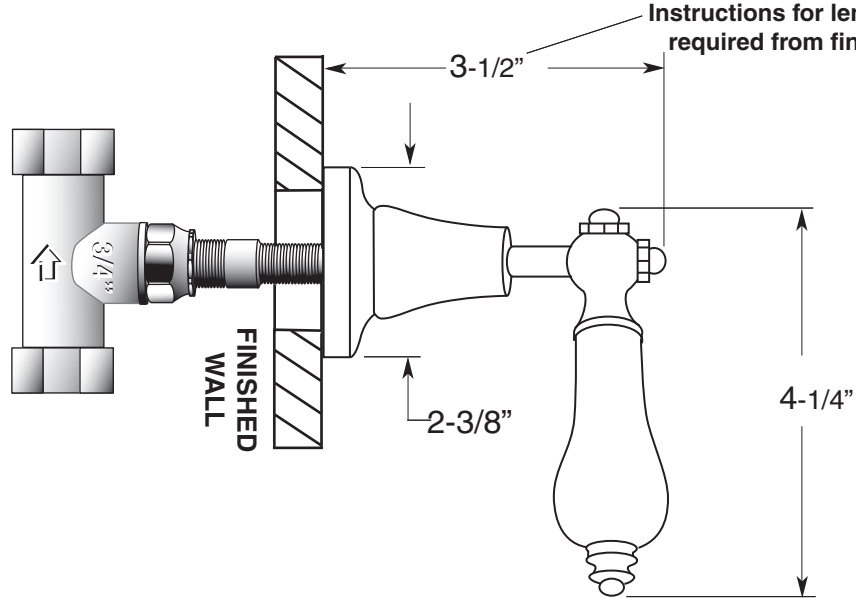

FEATURES:

- All brass construction.
- Replacement cartridge: 18.30.011
- Meets: ASME A112.18.1-2005/CSAB125.1-2005

3/4" Volume Control
Valve and Trim
7.0046584
Porcelain Lever
(7.0046584T Trim Only)

**Note: See installation
Instructions for length of stem
required from finished wall**

Note: Measurements are subject to change or cancellation. No responsibility is assumed for use of superseded or voided pages.