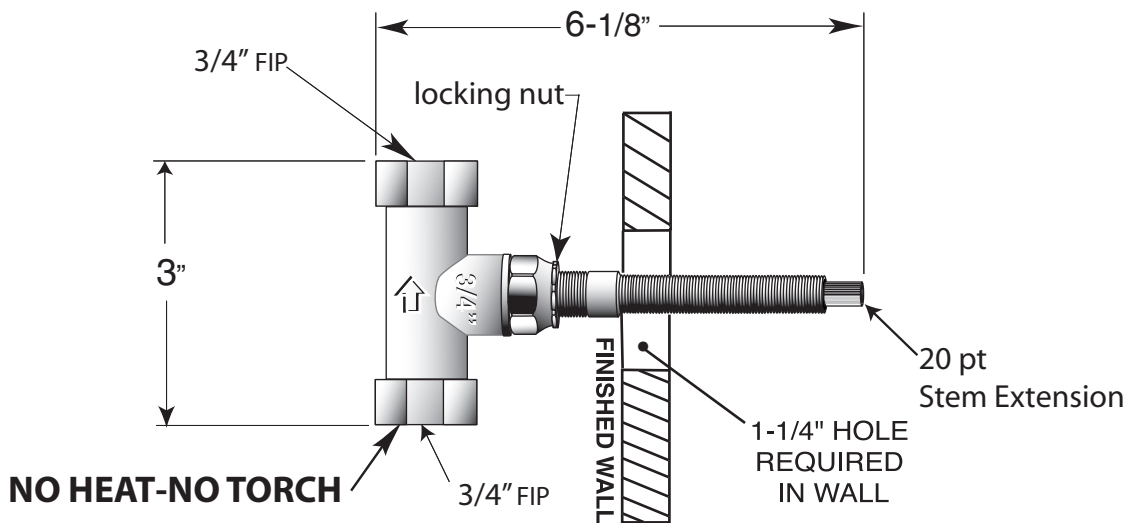

FEATURES:

- All brass construction.
- Replacement cartridge: 18.30.011
- Meets: ASME A112.18.1-2005/CSAB125.1-2005

3/4" Volume Control
Valve and Trim
7.0046584
Porcelain Lever
(7.0046584T Trim Only)

**Note: See installation
Instructions for length of stem
required from finished wall**

Note: Measurements are subject to change or cancellation. No responsibility is assumed for use of superseded or voided pages.