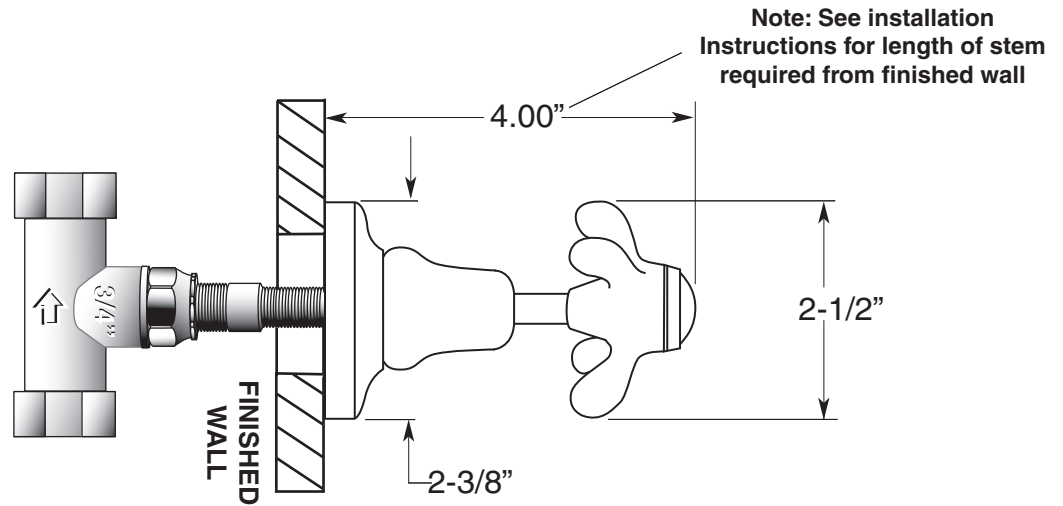

FEATURES:

- All brass construction.
- Replacement cartridge: 18.30.011
- Meets: ASME A112.18.1-2005/CSAB125.1-2005

3/4" Volume Control
Valve and Trim
7.0048184
Drop Cross Handle
(7.0048184T Trim Only)

Note: Measurements are subject to change or cancellation. No responsibility is assumed for use of superseded or voided pages.