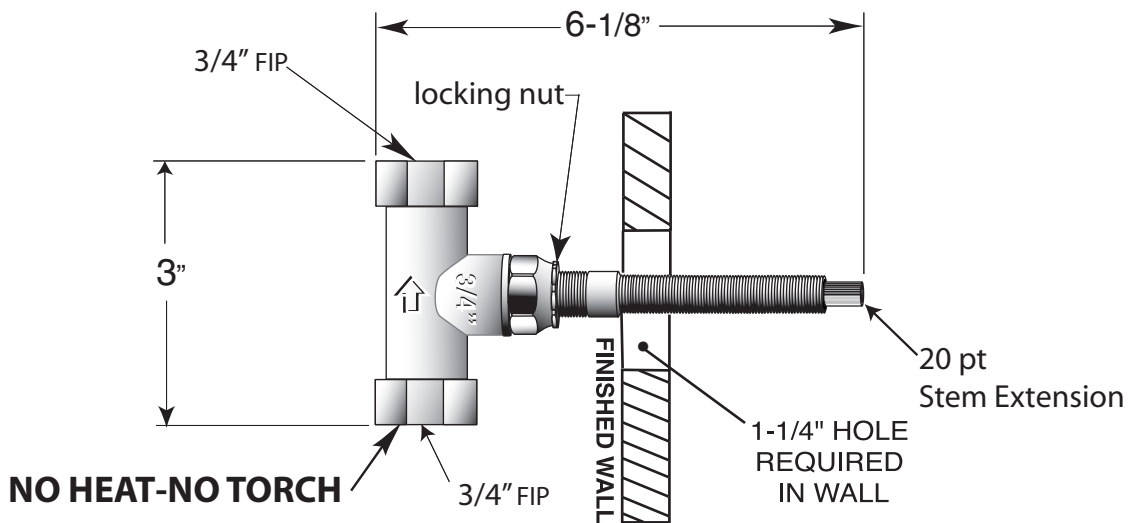

FEATURES:

- All brass construction.
- Replacement cartridge: 18.30.011
- Meets: ASME A112.18.1-2005/CSAB125.1-2005

3/4" Volume Control
Valve and Trim
7.0048184
Drop Cross Handle
(7.0048184T Trim Only)

Note: Measurements are subject to change or cancellation. No responsibility is assumed for use of superseded or voided pages.