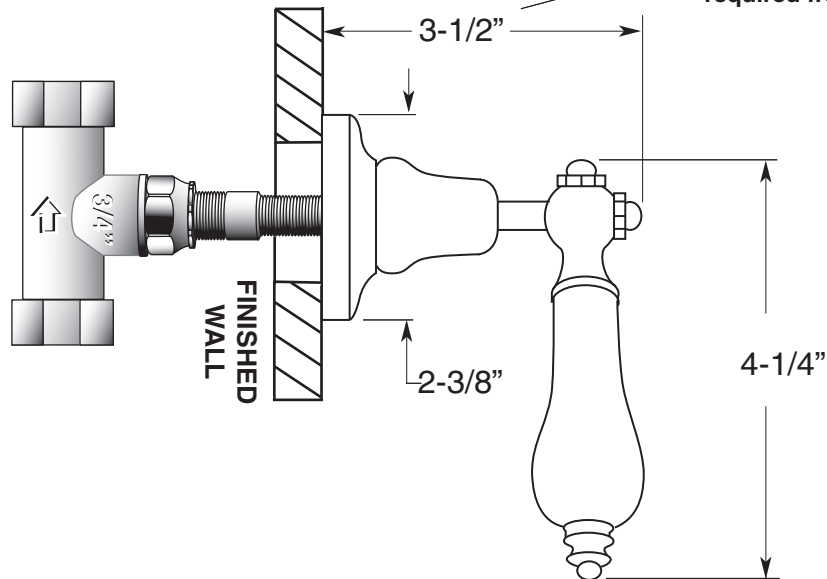

FEATURES:

- All brass construction.
- Replacement cartridge: 18.30.011
- Meets: ASME A112.18.1-2005/CSAB125.1-2005

3/4" Volume Control
Valve and Trim
7.0048584
Porcelain Lever
(7.0048584T Trim Only)

**Note: See installation
Instructions for length of stem
required from finished wall**

Note: Measurements are subject to change or cancellation. No responsibility is assumed for use of superseded or voided pages.