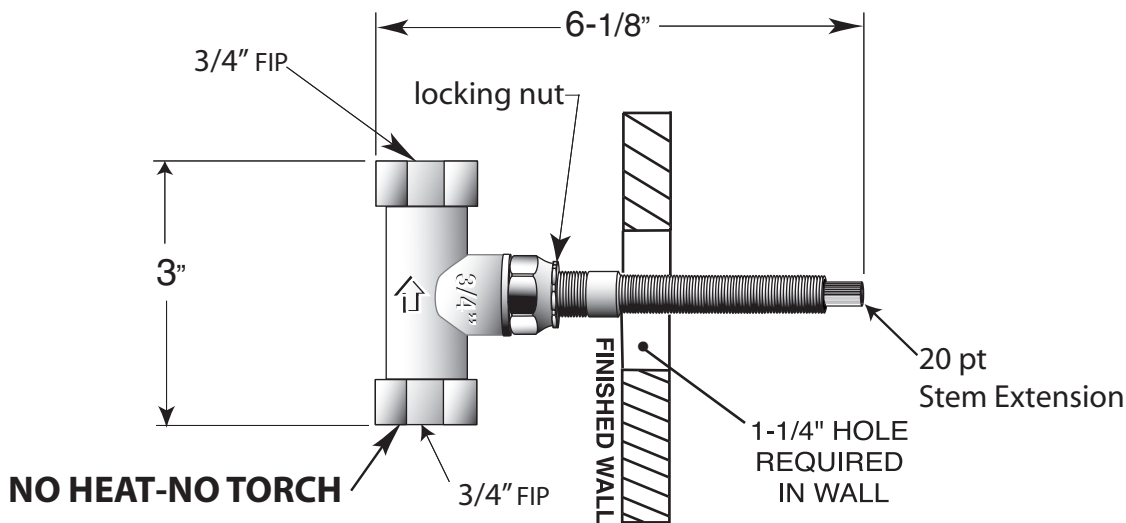

FEATURES:

- All brass construction.
- Replacement cartridge: 18.30.011
- Meets: ASME A112.18.1-2005/CSAB125.1-2005

3/4" Volume Control
Valve and Trim
7.0048584
Porcelain Lever
(7.0048584T Trim Only)

**Note: See installation
Instructions for length of stem
required from finished wall**

Note: Measurements are subject to change or cancellation. No responsibility is assumed for use of superseded or voided pages.