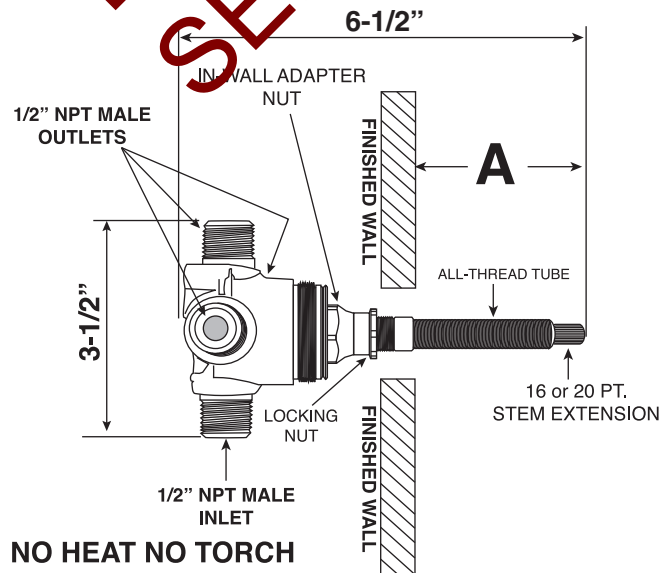

TechData SPECIFICATIONS Cote d'Or

- Replacement Cartridge: No. 18.30.259
- One 1/2" inlet & two 1/2" outlets

3 Port In-Wall Diverter
(1 inlet / 2 outlets)
Valve and Trim
7.0002589
Porcelain Lever

(7.0002589T Trim Only)

Note: Measurements are subject to change or cancellation. No responsibility is assumed for use of superseded or voided pages.