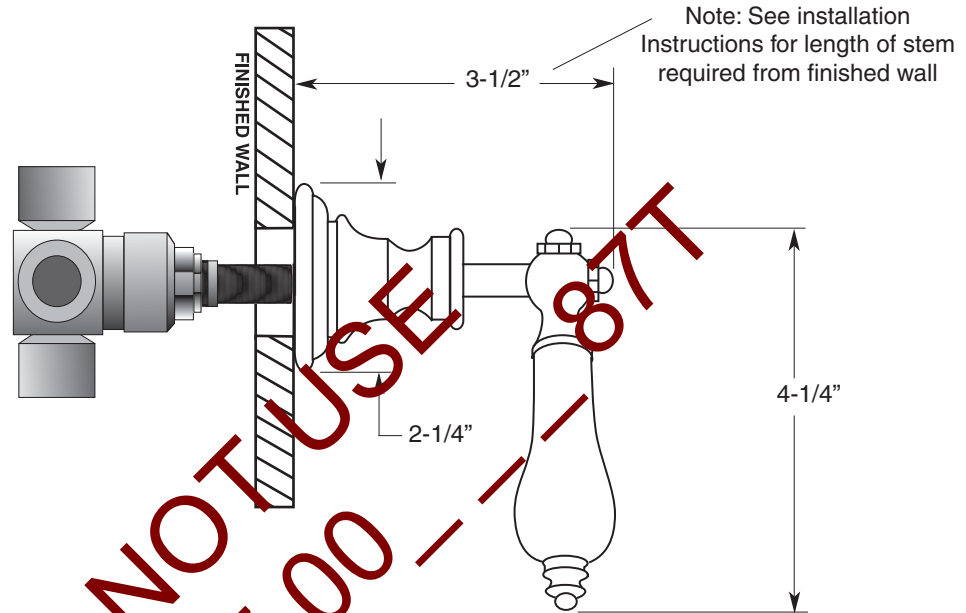

TechData SPECIFICATIONS Cote d'Or

- Replacement Cartridge: No. 18.30.259
- One 1/2" inlet & two 1/2" outlets

3 Port In-Wall Diverter
(1 inlet / 2 outlets)
Valve and Trim
7.0002589
Porcelain Lever

(7.0002589T Trim Only)

Note: Measurements are subject to change or cancellation. No responsibility is assumed for use of superseded or voided pages.