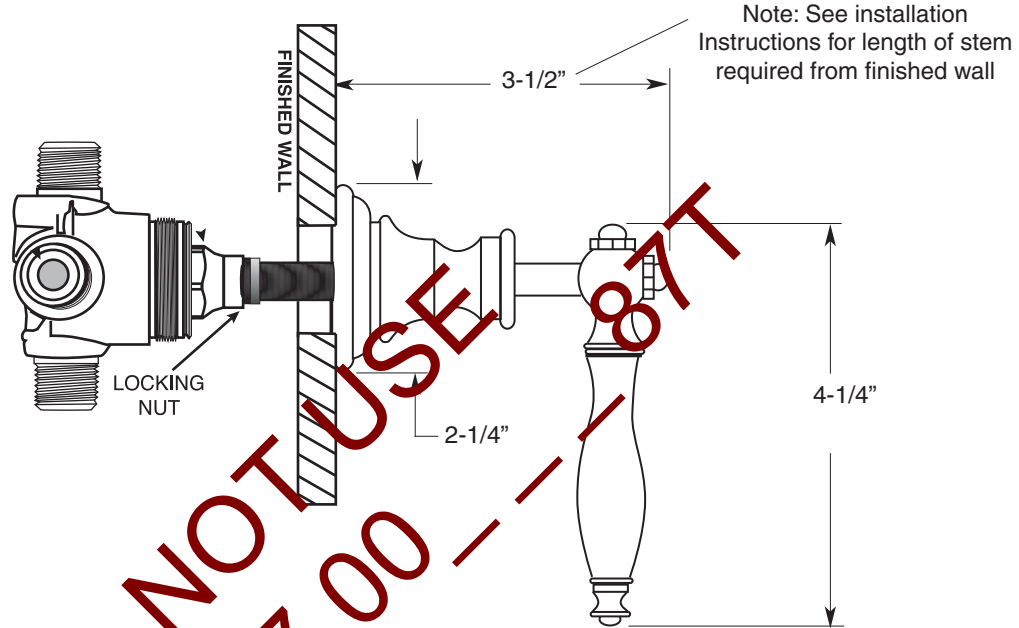

- Replacement Cartridge: No. 18.30.259
- One 1/2" inlet & two 1/2" outlets

TechData SPECIFICATIONS *Cote d'Or*

3 Port In-Wall Diverter
(1 inlet / 2 outlets)
Valve and Trim
7.0002689
Finial Lever

(7.0002689T Trim Only)

Note: Measurements are subject to change or cancellation. No responsibility is assumed for use of superseded or voided pages.