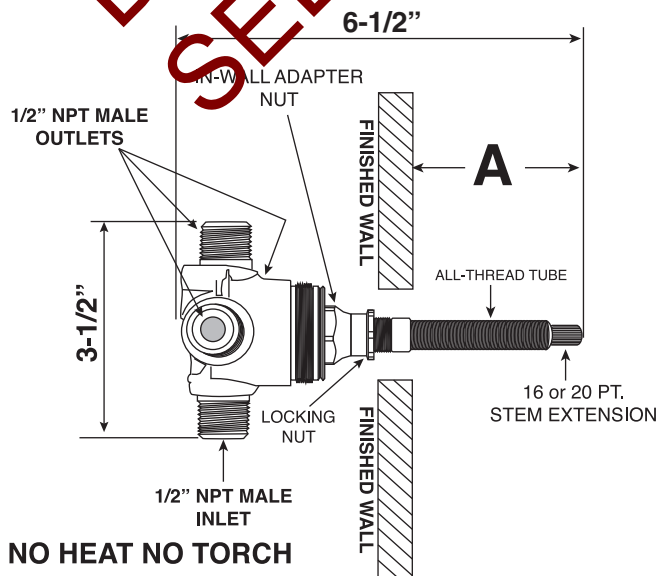

- Replacement Cartridge: No. 18.30.259
- One 1/2" inlet & two 1/2" outlets

TechData SPECIFICATIONS *Cote d'Or*

3 Port In-Wall Diverter
(1 inlet / 2 outlets)
Valve and Trim
7.0002689
Finial Lever

(7.0002689T Trim Only)

Note: Measurements are subject to change or cancellation. No responsibility is assumed for use of superseded or voided pages.