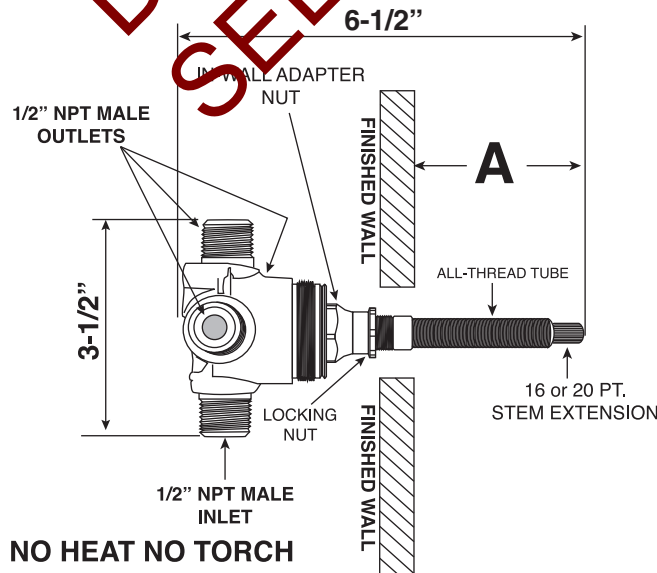

- Replacement Cartridge: No. 18.30.259
- One 1/2" inlet & two 1/2" outlets

TechData

SPECIFICATIONS

Rutherford

3 Port In-Wall Diverter
(1 inlet / 2 outlets)
Valve and Trim
7.0048189
Drop Cross Handle
(7.0048189T Trim Only)

Note: Measurements are subject to change or cancellation. No responsibility is assumed for use of superseded or voided pages.