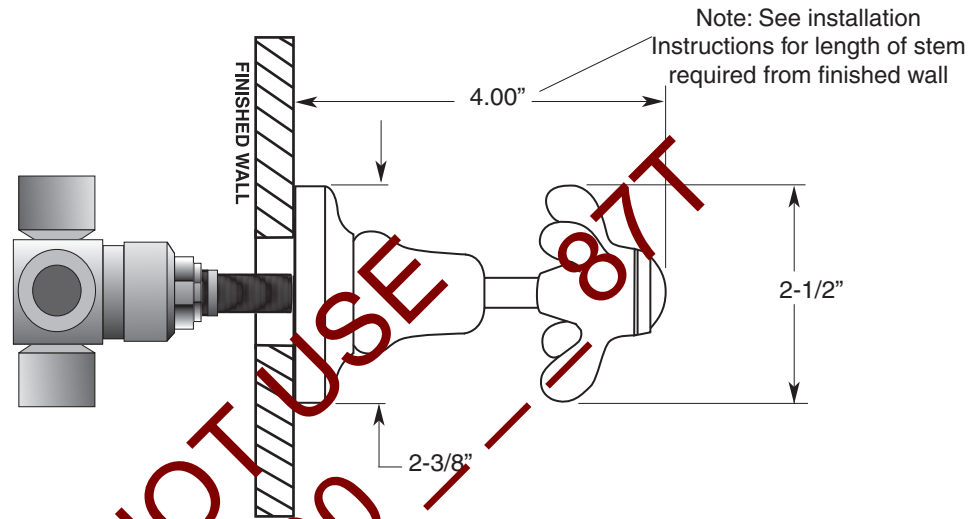

- Replacement Cartridge: No. 18.30.259
- One 1/2" inlet & two 1/2" outlets

TechData

SPECIFICATIONS

Rutherford

3 Port In-Wall Diverter
(1 inlet / 2 outlets)
Valve and Trim
7.0048189
Drop Cross Handle
(7.0048189T Trim Only)

Note: Measurements are subject to change or cancellation. No responsibility is assumed for use of superseded or voided pages.