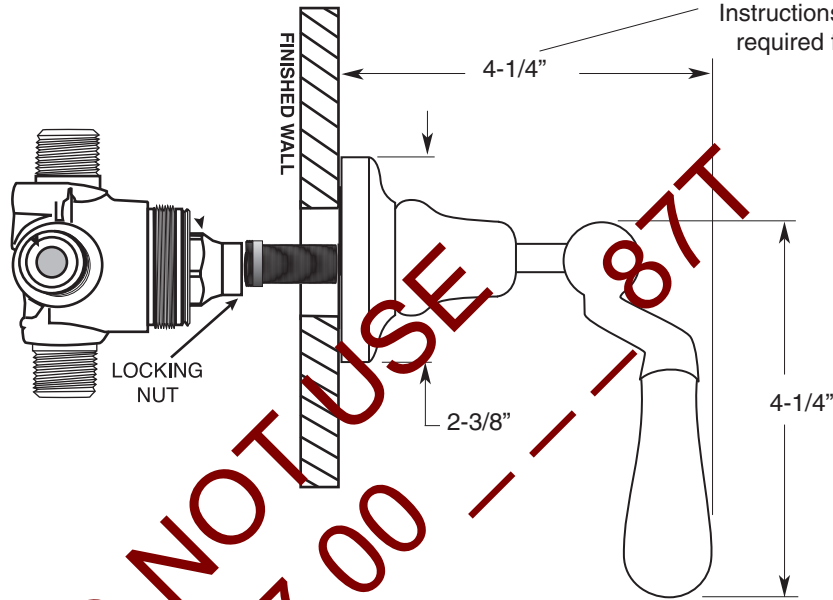

- Replacement Cartridge: No. 18.30.259
- One 1/2" inlet & two 1/2" outlets

TechData

SPECIFICATIONS

Rutherford

3 Port In-Wall Diverter
(1 inlet / 2 outlets)
Valve and Trim
7.0048289
Offset Lever

(7.0048289T Trim Only)

Note: See installation
Instructions for length of stem
required from finished wall

Note: Measurements are subject to change or cancellation. No responsibility is assumed for use of superseded or voided pages.