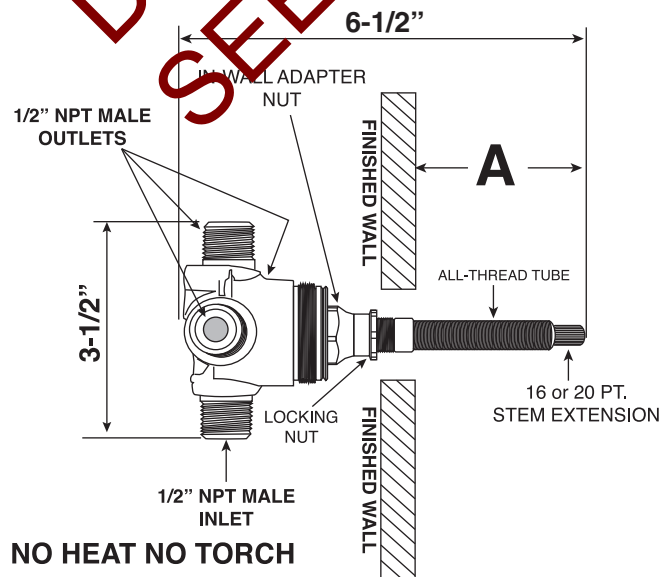

- Replacement Cartridge: No. 18.30.259
- One 1/2" inlet & two 1/2" outlets

TechData

SPECIFICATIONS

Rutherford

3 Port In-Wall Diverter
(1 inlet / 2 outlets)
Valve and Trim
7.0048289
Offset Lever

(7.0048289T Trim Only)

Note: See installation
Instructions for length of stem
required from finished wall

Note: Measurements are subject to change or cancellation. No responsibility is assumed for use of superseded or voided pages.