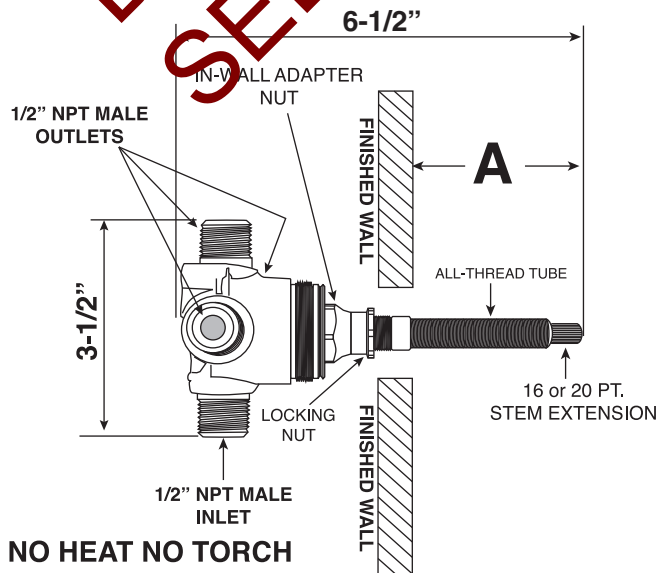

- Replacement Cartridge: No. 18.30.259
- One 1/2" inlet & two 1/2" outlets

TechData

SPECIFICATIONS

Rutherford

3 Port In-Wall Diverter
(1 inlet / 2 outlets)
Valve and Trim
7.0048489
Straight Lever

(7.0048489T Trim Only)

Note: Measurements are subject to change or cancellation. No responsibility is assumed for use of superseded or voided pages.