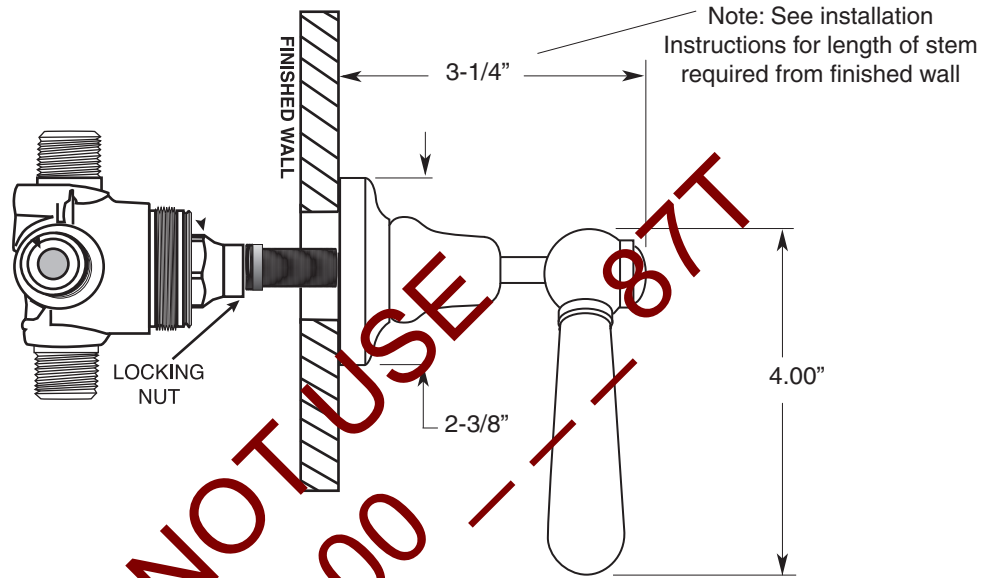

- Replacement Cartridge: No. 18.30.259
- One 1/2" inlet & two 1/2" outlets

TechData

SPECIFICATIONS

Rutherford

3 Port In-Wall Diverter
(1 inlet / 2 outlets)
Valve and Trim
7.0048489
Straight Lever

(7.0048489T Trim Only)

Note: Measurements are subject to change or cancellation. No responsibility is assumed for use of superseded or voided pages.