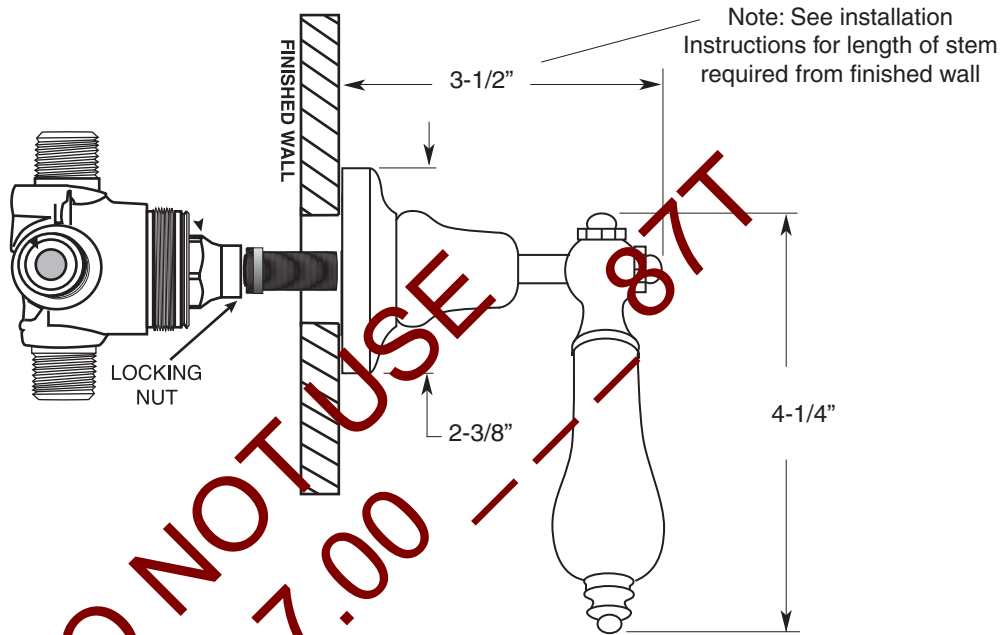

- Replacement Cartridge: No. 18.30.259
- One 1/2" inlet & two 1/2" outlets

TechData

SPECIFICATIONS

Rutherford

3 Port In-Wall Diverter
(1 inlet / 2 outlets)
Valve and Trim
7.0048589
Porcelain Lever

(7.0048589T Trim Only)

Note: Measurements are subject to change or cancellation. No responsibility is assumed for use of superseded or voided pages.