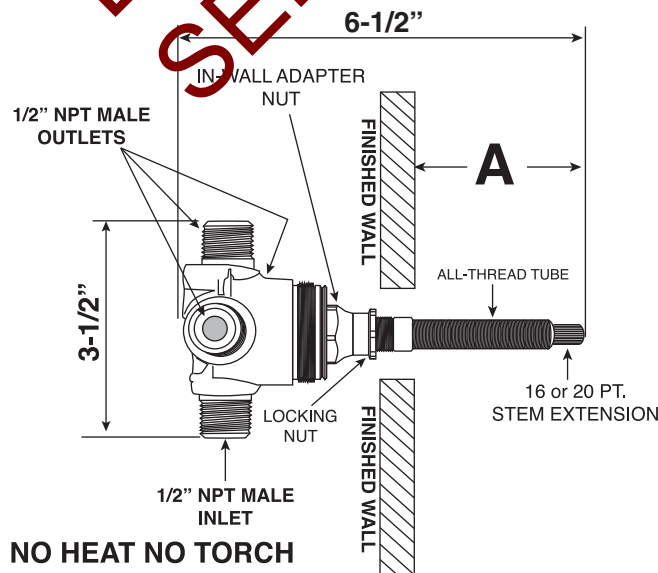

- Replacement Cartridge: No. 18.30.259
- One 1/2" inlet & two 1/2" outlets

TechData

SPECIFICATIONS

Rutherford

3 Port In-Wall Diverter
(1 inlet / 2 outlets)
Valve and Trim
7.0048589
Porcelain Lever

(7.0048589T Trim Only)

Note: Measurements are subject to change or cancellation. No responsibility is assumed for use of superseded or voided pages.