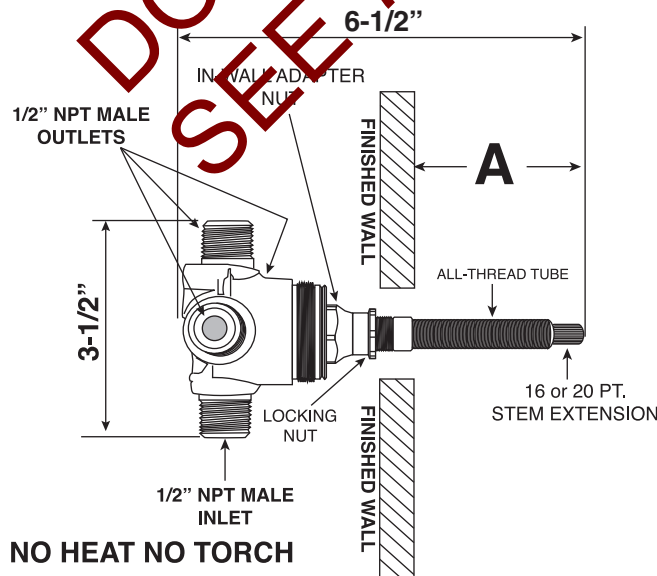

## SPECIFICATIONS

### Cote d'Or

4 Port In-Wall Diverter  
(1 inlet / 3 outlets)  
Valve and Trim  
7.0002186  
Drop Cross Handle  
(7.0002186T Trim Only)

Note: See installation  
Instructions for length of stem  
required from finished wall

1

Note: Measurements are subject to change or cancellation. No responsibility is assumed for use of superseded or voided pages.