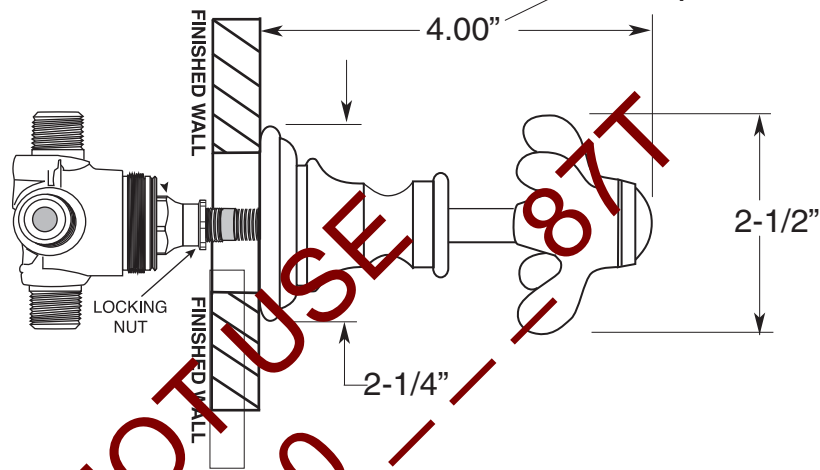

- All brass construction.
- One 1/2" inlet and three 1/2" outlet
- Replacement cartridge: 18.30.257

## SPECIFICATIONS

### Cote d'Or

4 Port In-Wall Diverter  
(1 inlet / 3 outlets)  
Valve and Trim  
7.0002186  
Drop Cross Handle  
(7.0002186T Trim Only)

Note: See installation  
Instructions for length of stem  
required from finished wall