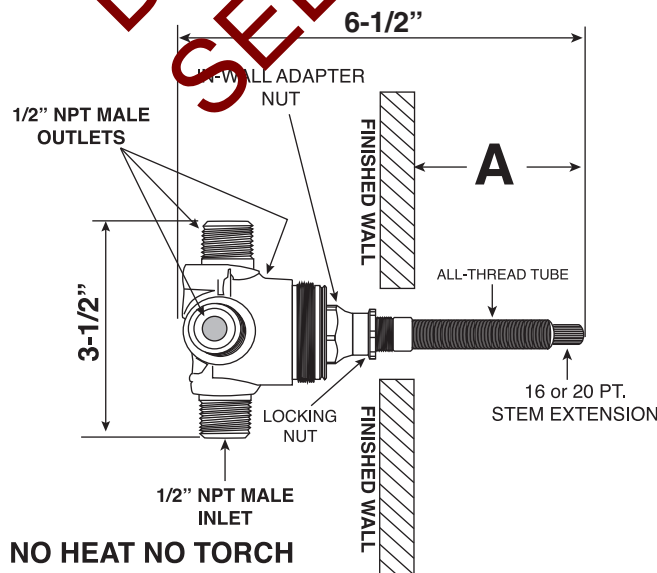

- All brass construction.
- One 1/2" inlet and three 1/2" outlets
- Replacement cartridge: 18.30.257

TechData

SPECIFICATIONS

Cote d'Or

4 Port In-Wall Diverter
(1 inlet / 3 outlets)
Valve and Trim
7.0002586
Porcelain Lever
(7.0002586T Trim Only)

Note: Measurements are subject to change or cancellation. No responsibility is assumed for use of superseded or voided pages.