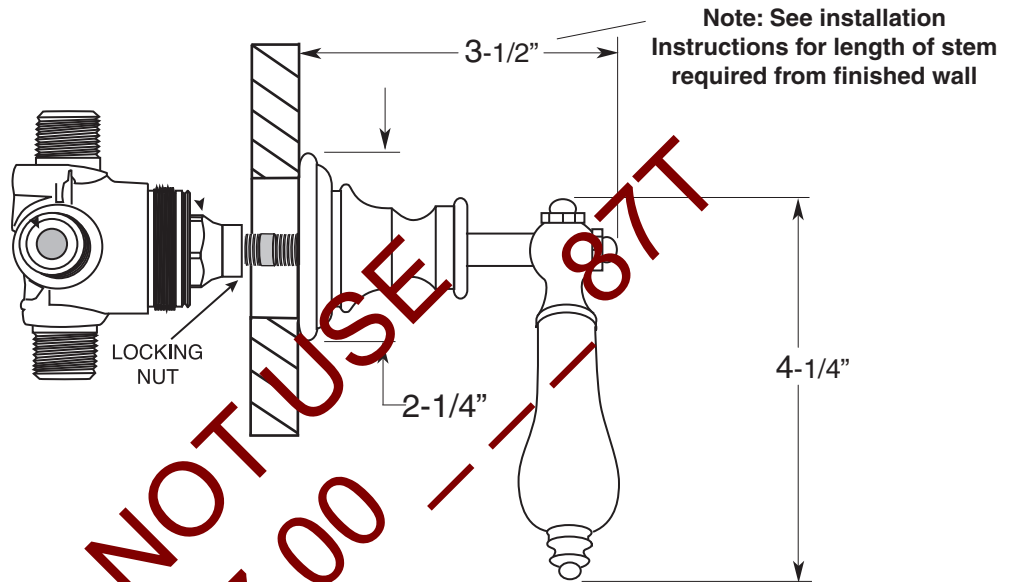

- All brass construction.
- One 1/2" inlet and three 1/2" outlets
- Replacement cartridge: 18.30.257

TechData

SPECIFICATIONS

Cote d'Or

4 Port In-Wall Diverter
(1 inlet / 3 outlets)
Valve and Trim
7.0002586
Porcelain Lever
(7.0002586T Trim Only)

Note: Measurements are subject to change or cancellation. No responsibility is assumed for use of superseded or voided pages.