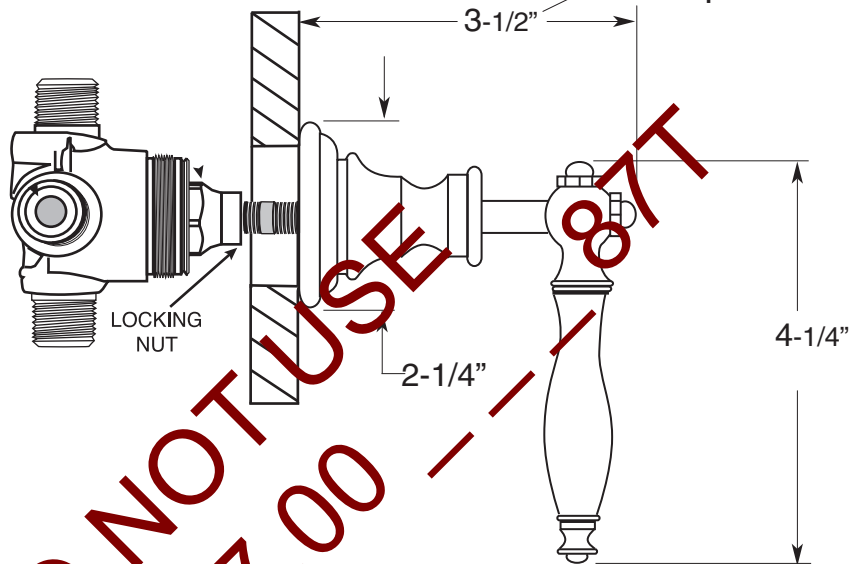

- All brass construction.
- One 1/2" inlets and three 1/2" outlets
- Replacement cartridge: 18.30.257

TechData

SPECIFICATIONS

Cote d'Or

4 Port In-Wall Diverter
(1 inlet / 3 outlets)
Valve and Trim
7.0002686
Finial Lever

(7.0002686T Trim Only)

Note: See installation
Instructions for length of stem
required from finished wall

Note: Measurements are subject to change or cancellation. No responsibility is assumed for use of superseded or voided pages.