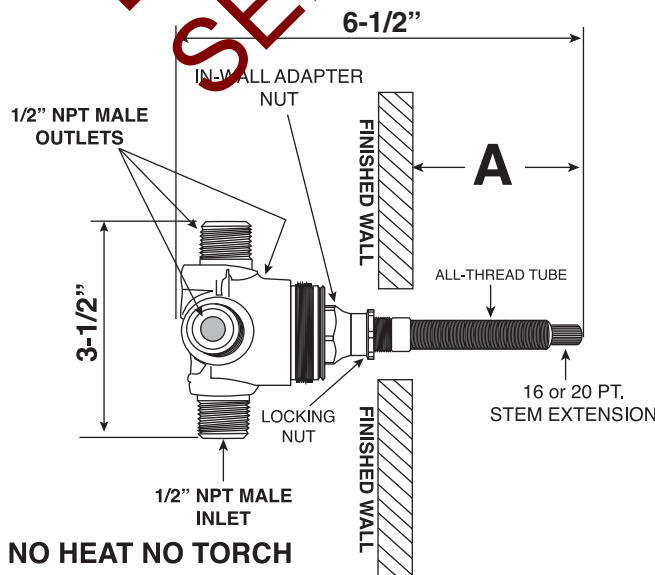

- All brass construction.
- One 1/2" inlets and three 1/2" outlets
- Replacement cartridge: 18.30.257

TechData

SPECIFICATIONS

Cote d'Or

4 Port In-Wall Diverter
(1 inlet / 3 outlets)
Valve and Trim
7.0002686
Finial Lever

(7.0002686T Trim Only)

Note: See installation
Instructions for length of stem
required from finished wall

Note: Measurements are subject to change or cancellation. No responsibility is assumed for use of superseded or voided pages.