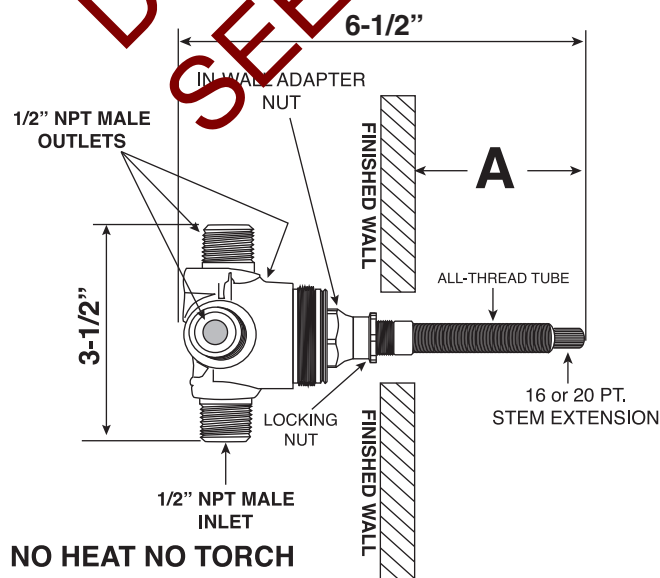

TechData

SPECIFICATIONS

Margaux

- All brass construction.
- One 1/2" inlet and three 1/2" outlets
- Replacement cartridge: 18.30.257

4 Port In-Wall Diverter
(1 inlet / 3 outlets)
Valve and Trim
7.0015786
Cross Handle
(7.0015786T Trim Only)

Note: See installation
Instructions for length of stem
required from finished wall

Note: Measurements are subject to change or cancellation. No responsibility is assumed for use of superseded or voided pages.