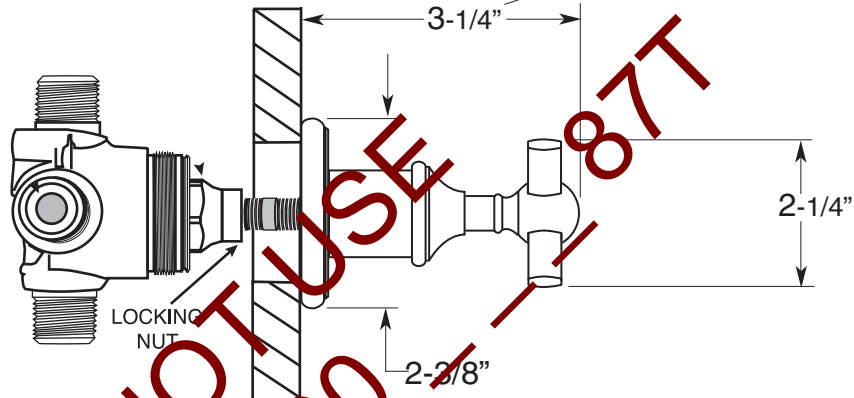

TechData

SPECIFICATIONS

Margaux

- All brass construction.
- One 1/2" inlet and three 1/2" outlets
- Replacement cartridge: 18.30.257

4 Port In-Wall Diverter
(1 inlet / 3 outlets)
Valve and Trim
7.0015786
Cross Handle
(7.0015786T Trim Only)

Note: See installation
Instructions for length of stem
required from finished wall

Note: Measurements are subject to change or cancellation. No responsibility is assumed for use of superseded or voided pages.