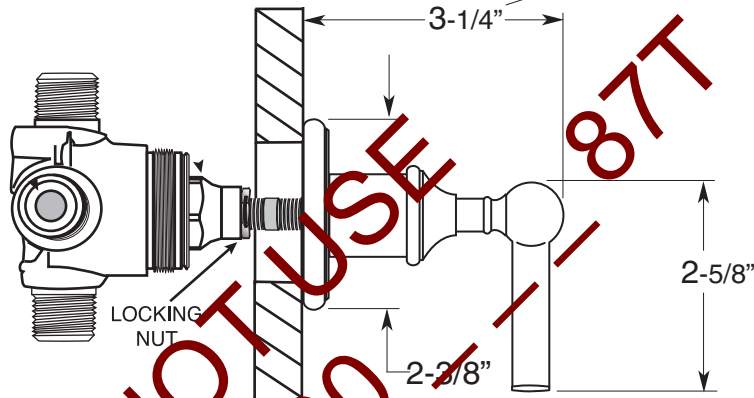

- All brass construction.
- One 1/2" inlets and three 1/2" outlets
- Replacement cartridge: 18.30.257

TechData

SPECIFICATIONS

Margaux

4 Port In-Wall Diverter
(1 inlet / 3 outlets)

Valve and Trim

7.0015886

Brass Lever

(7.0015886T Trim Only)

Note: See installation
Instructions for length of stem
required from finished wall

Note: Measurements are subject to change or cancellation. No responsibility is assumed for use of superseded or voided pages.