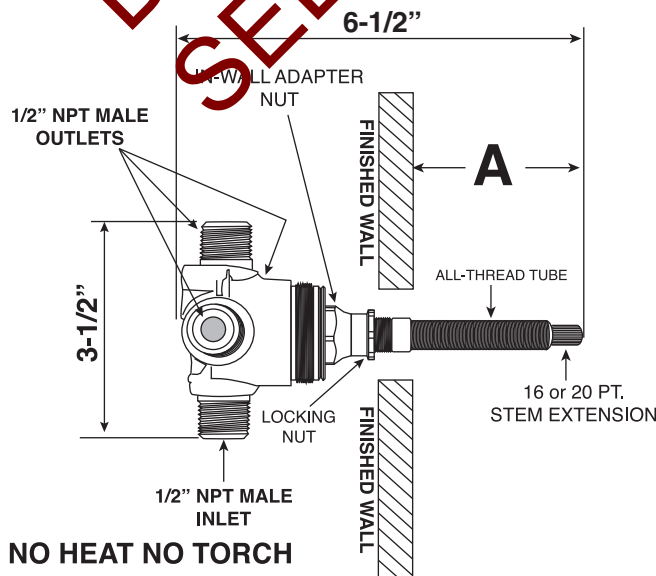

- All brass construction.
- One 1/2" inlets and three 1/2" outlets
- Replacement cartridge: 18.30.257

TechData

SPECIFICATIONS

Margaux

4 Port In-Wall Diverter
(1 inlet / 3 outlets)

Valve and Trim

7.0015886

Brass Lever

(7.0015886T Trim Only)

Note: See installation
Instructions for length of stem
required from finished wall

Note: Measurements are subject to change or cancellation. No responsibility is assumed for use of superseded or voided pages.