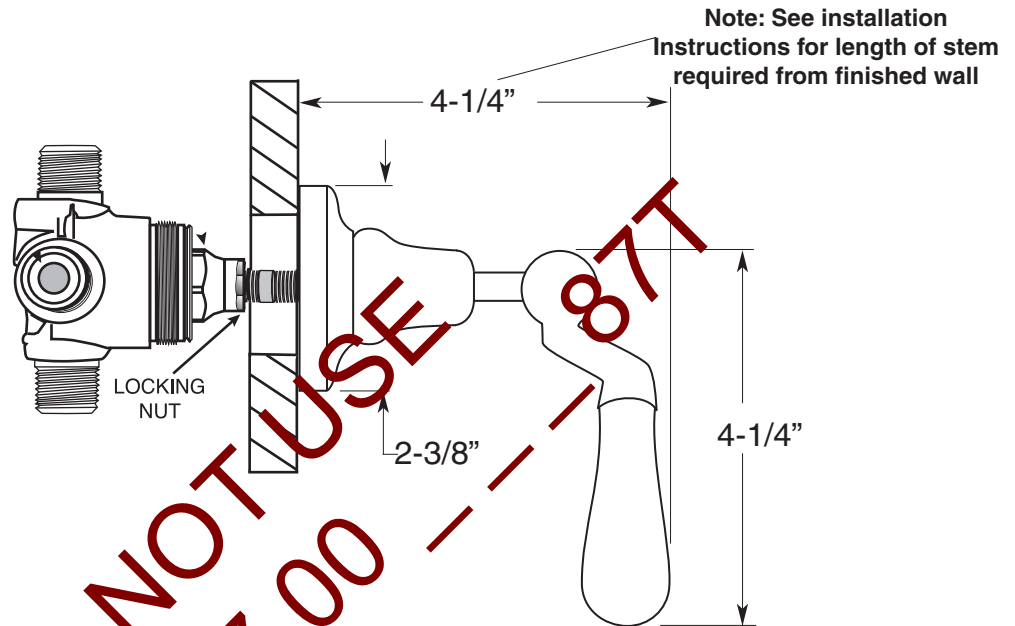

- All brass construction.
- One 1/2" inlets and three 1/2" outlets
- Replacement cartridge: 18.30.257

TechData SPECIFICATIONS Rutherford

4 Port In-Wall Diverter
(1 inlet / 3 outlets)
Valve and Trim
7.0048286
Offset Lever

(7.0048286T Trim Only)

Note: Measurements are subject to change or cancellation. No responsibility is assumed for use of superseded or voided pages.