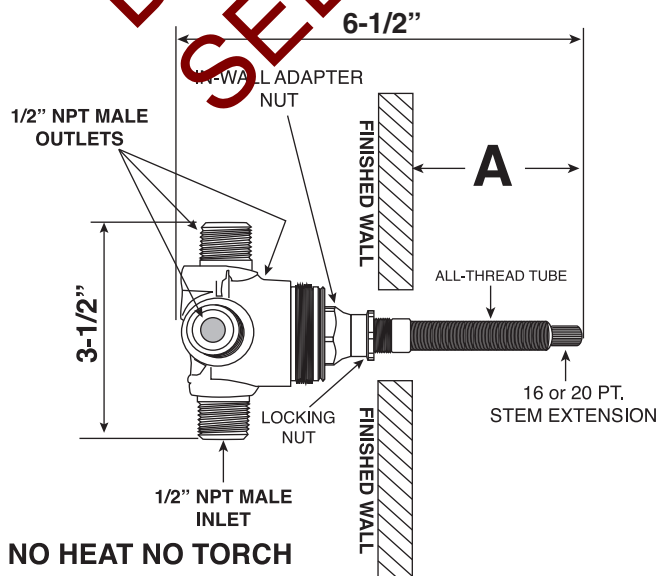

- All brass construction.
- One 1/2" inlets and three 1/2" outlets
- Replacement cartridge: 18.30.257

TechData SPECIFICATIONS Rutherford

4 Port In-Wall Diverter
(1 inlet / 3 outlets)
Valve and Trim
7.0048286
Offset Lever

(7.0048286T Trim Only)

Note: Measurements are subject to change or cancellation. No responsibility is assumed for use of superseded or voided pages.