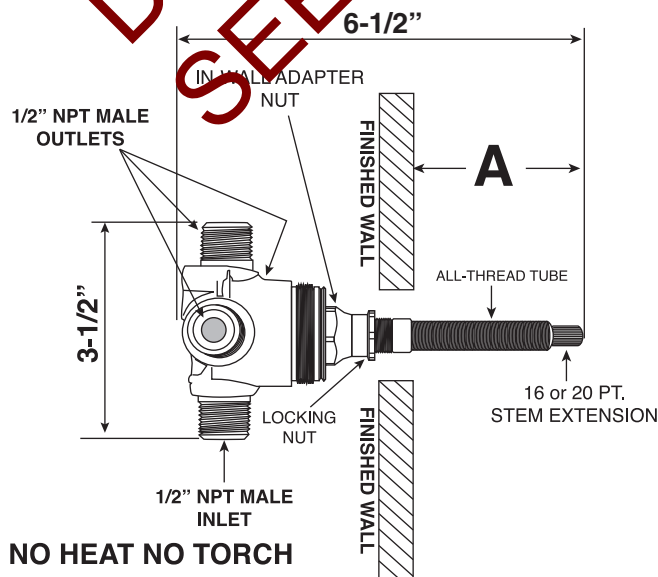

- All brass construction.
- One 1/2" inlets and three 1/2" outlets
- Replacement cartridge: 18.30.257

TechData

SPECIFICATIONS

Rutherford

4 Port In-Wall Diverter
(1 inlet / 3 outlets)

Valve and Trim

7.0048486

Straight Lever

(7.0048486T Trim Only)

Note: Measurements are subject to change or cancellation. No responsibility is assumed for use of superseded or voided pages.