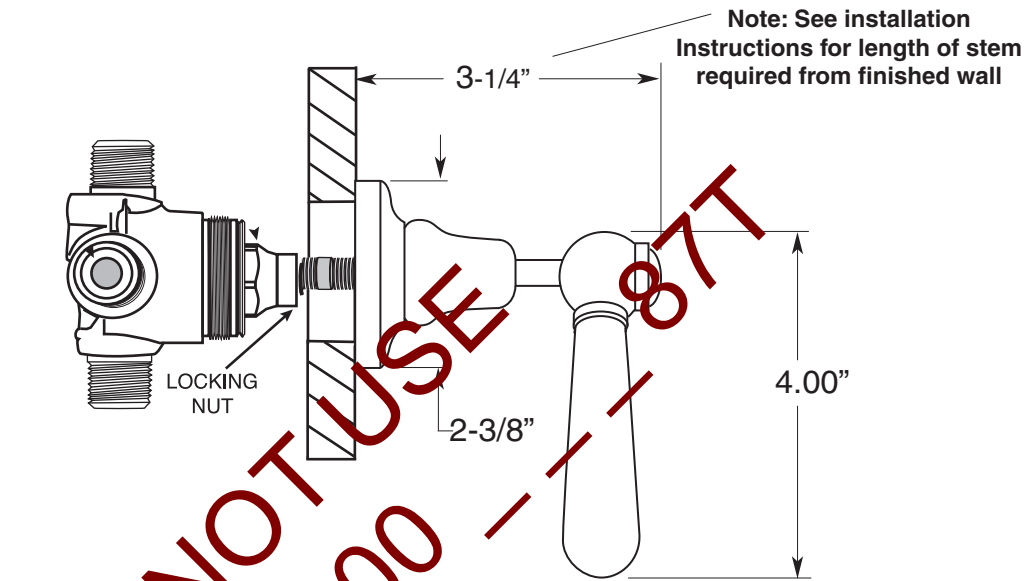

- All brass construction.
- One 1/2" inlets and three 1/2" outlets
- Replacement cartridge: 18.30.257

TechData

SPECIFICATIONS

Rutherford

4 Port In-Wall Diverter
(1 inlet / 3 outlets)

Valve and Trim

7.0048486

Straight Lever

(7.0048486T Trim Only)

Note: Measurements are subject to change or cancellation. No responsibility is assumed for use of superseded or voided pages.