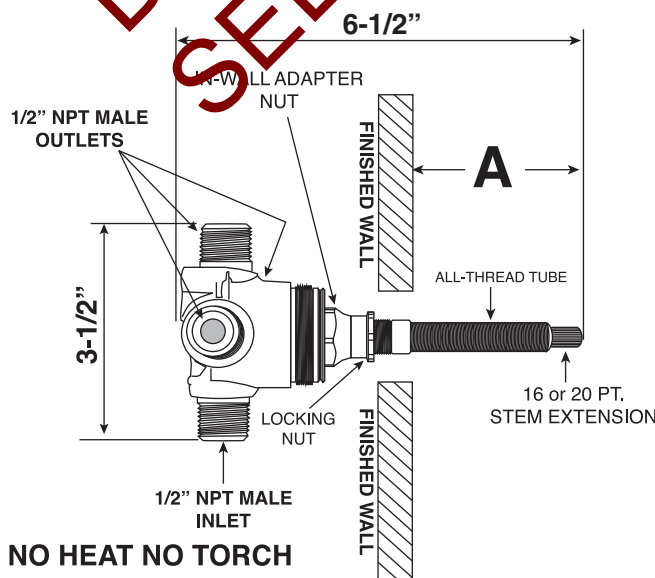

- All brass construction.
- One 1/2" inlets and three 1/2" outlets
- Replacement cartridge: 18.30.257

TechData

SPECIFICATIONS

Rutherford

4 Port In-Wall Diverter

(1 inlet / 3 outlets)

Valve and Trim

7.0048586

Porcelain Lever

(7.0048586T Trim Only)

Note: Measurements are subject to change or cancellation. No responsibility is assumed for use of superseded or voided pages.