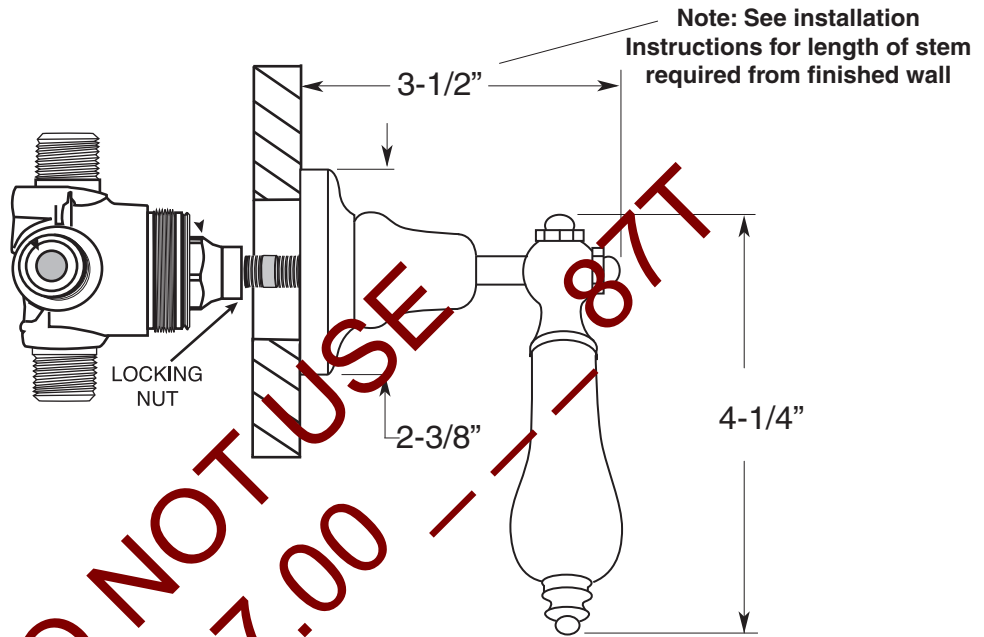

- All brass construction.
- One 1/2" inlets and three 1/2" outlets
- Replacement cartridge: 18.30.257

TechData

SPECIFICATIONS

Rutherford

4 Port In-Wall Diverter

(1 inlet / 3 outlets)

Valve and Trim

7.0048586

Porcelain Lever

(7.0048586T Trim Only)

Note: Measurements are subject to change or cancellation. No responsibility is assumed for use of superseded or voided pages.