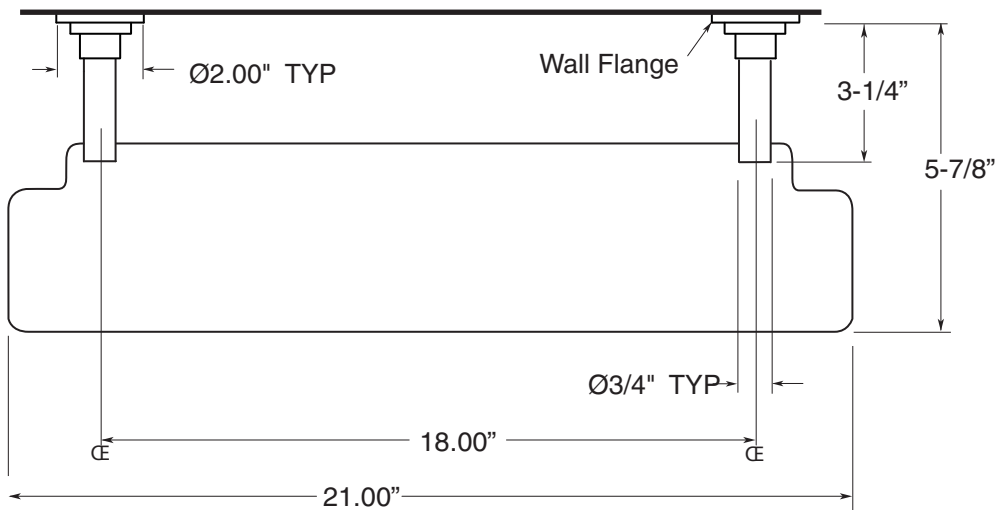

FEATURES:

- Available in True Brushed Stainless Steel.
- Mounting bracket and screws are supplied.
- Replacement glass shelf P/N 18.18.024

TOP VIEW

FRONT VIEW

SIDE VIEW

Note: Measurements are subject to change or cancellation. No responsibility is assumed for use of superseded or voided pages.