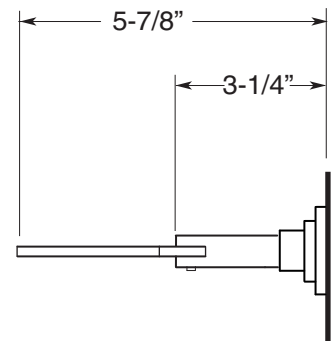

FEATURES:

- Available in True Brushed Stainless Steel.
- Mounting bracket and screws are supplied.
- Replacement glass shelf P/N 18.18.024

TOP VIEW

FRONT VIEW

SIDE VIEW

Note: Measurements are subject to change or cancellation. No responsibility is assumed for use of superseded or voided pages.